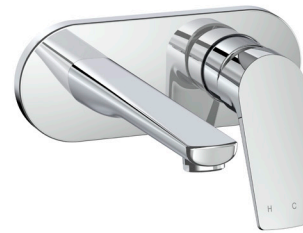

Posh Solus MK3 Wall Bath Mixer Set Chrome

9511856

SPECIFICATIONS

Recommended Use	Domestic, Hotel & Commercial
Colour	Chrome
Finish	Polished
Body Material	DR Brass
Recommended Pressure Range	150 - 500 kPa
Maximum Continuous Working Temperature	65 deg C
Suitable for Storage Tank Hot Water	Yes
Suitable for Continuous Flow Hot Water	Yes
Suitable for Gravity Feed Hot Water	No

WARRANTY

Warranty - Domestic Use	10 Years
Spare Parts & Labour	12 Months

Please refer to Warranty Page for full Terms and Conditions

Dimensions are nominal measurements only.

CLEANING RECOMMENDATIONS:

We recommend the use of soapy water or approved cleaners. This product should not be cleaned with abrasive materials. Damage caused by any improper treatment is not covered by the product warranty. Refer to Warranty Conditions

Disclaimer: Products in this specification manual must by regulation be installed by licensed and registered trade people. The manufacturer/distributor reserves the right to vary specifications or delete models from their range without prior notification. Dimensions are nominal measurements only. Dimensions and set-outs listed are correct at time of publication however the manufacturer/distributor takes no responsibility for printing errors.

Published 28/02/2023

To see the complete Posh range go to
www.reece.com.au