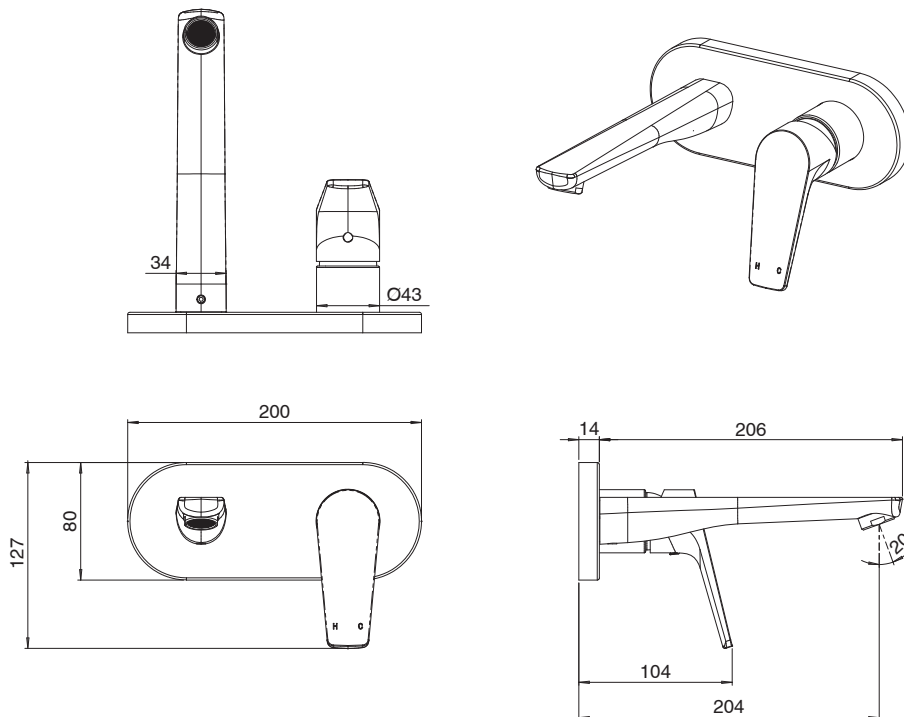

Posh Solus MK3 Wall Bath Mixer Set Chrome

9511856

SPECIFICATIONS

Recommended Use	Domestic, Hotel & Commercial
Colour	Chrome
Finish	Polished
Body Material	DR Brass
Recommended Pressure Range	150 - 500 kPa
Maximum Continuous Working Temperature	65 deg C
Suitable for Storage Tank Hot Water	Yes
Suitable for Continuous Flow Hot Water	Yes
Suitable for Gravity Feed Hot Water	No

WARRANTY

Warranty - Domestic Use	10 Years
Spare Parts & Labour	12 Months

Please refer to Warranty Page for full Terms and Conditions

Dimensions are nominal measurements only.

CLEANING RECOMMENDATIONS:

We recommend the use of soapy water or approved cleaners. This product should not be cleaned with abrasive materials. Damage caused by any improper treatment is not covered by the product warranty. Refer to Warranty Conditions

Disclaimer: Products in this specification manual must by regulation be installed by licensed and registered trade people. The manufacturer/distributor reserves the right to vary specifications or delete models from their range without prior notification. Dimensions are nominal measurements only. Dimensions and set-outs listed are correct at time of publication however the manufacturer/distributor takes no responsibility for printing errors.

Published 28/02/2023

To see the complete Posh range go to
www.reece.com.au