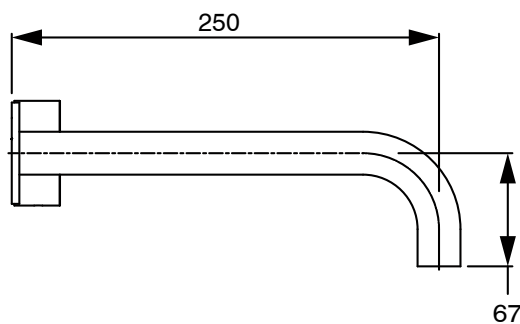

## Sussex Pure Progressive Wall Bath Mixer Tap System 250mm PVD Brushed Gold

9510969

SPECIFICATIONS	
Recommended Use	Residential;Commercial
Colour Finish	Brushed Gold
Primary Material	DR Brass
Recommended Pressure Range	150 - 500 kPa as per AS3500
Max Continuous Working Temperature (deg C)	65
Min Continuous Working Temperature (deg C)	1
WARRANTY	
Residential Use (Years)	40
Commercial Use (Years)	10
<i>Please refer to Sussex Warranty page for full Terms and Conditions</i>	

Dimensions are nominal measurements only.