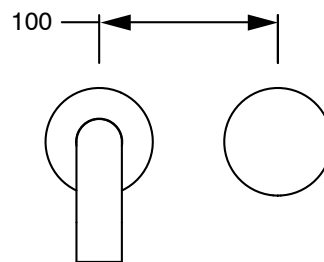

## Sussex Pure Progressive Wall Bath Mixer Tap System 250mm PVD Brushed Gold

9510969

SPECIFICATIONS	
Recommended Use	Residential;Commercial
Colour Finish	Brushed Gold
Primary Material	DR Brass
Recommended Pressure Range	150 - 500 kPa as per AS3500
Max Continuous Working Temperature (deg C)	65
Min Continuous Working Temperature (deg C)	1
WARRANTY	
Residential Use (Years)	40
Commercial Use (Years)	10
<i>Please refer to Sussex Warranty page for full Terms and Conditions</i>	

Dimensions are nominal measurements only.