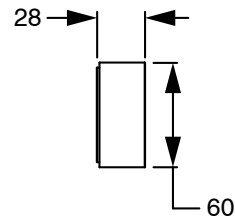

## Sussex Pure Progressive Wall Bath Mixer Tap System 250mm PVD Brushed Gold

9510969

SPECIFICATIONS	
Recommended Use	Residential;Commercial
Colour Finish	Brushed Gold
Primary Material	DR Brass
Recommended Pressure Range	150 - 500 kPa as per AS3500
Max Continuous Working Temperature (deg C)	65
Min Continuous Working Temperature (deg C)	1
WARRANTY	
Residential Use (Years)	40
Commercial Use (Years)	10
<i>Please refer to Sussex Warranty page for full Terms and Conditions</i>	

Dimensions are nominal measurements only.