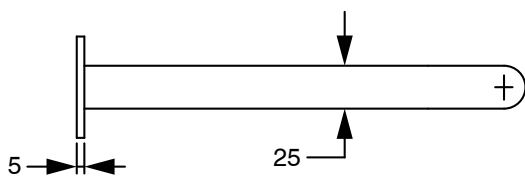

## Sussex Pure Progressive Wall Bath Mixer Tap System 250mm PVD Brushed Gold

9510969

SPECIFICATIONS	
Recommended Use	Residential;Commercial
Colour Finish	Brushed Gold
Primary Material	DR Brass
Recommended Pressure Range	150 - 500 kPa as per AS3500
Max Continuous Working Temperature (deg C)	65
Min Continuous Working Temperature (deg C)	1
WARRANTY	
Residential Use (Years)	40
Commercial Use (Years)	10
<i>Please refer to Sussex Warranty page for full Terms and Conditions</i>	

Dimensions are nominal measurements only.