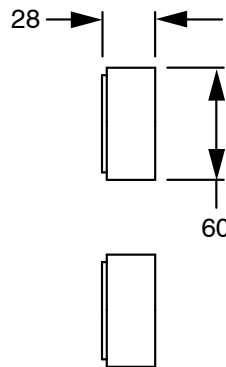

Dimensions are nominal measurements only.

CLEANING RECOMMENDATIONS:

We recommend the use of soapy water or approved cleaners. This product should not be cleaned with abrasive materials. Damage caused by any improper treatment is not covered by the product warranty. Refer to Warranty Conditions

Disclaimer: Products in this specification manual must by regulation be installed by licensed and registered trade people. The manufacturer/distributor reserves the right to vary specifications or delete models from their range without prior notification. Dimensions are nominal measurements only. Dimensions and set-outs listed are correct at time of publication however the manufacturer/distributor takes no responsibility for printing errors.

Published 18/03/2025

To see the complete Milli range go to www.reece.com.au