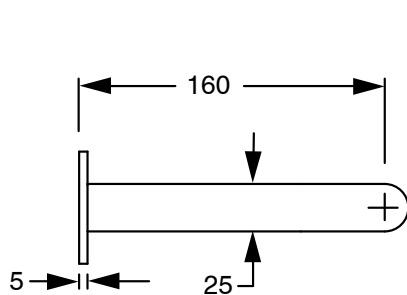

Dimensions are nominal measurements only.

CLEANING RECOMMENDATIONS:

We recommend the use of soapy water or approved cleaners. This product should not be cleaned with abrasive materials. Damage caused by any improper treatment is not covered by the product warranty. Refer to Warranty Conditions

Disclaimer: Products in this specification manual must by regulation be installed by licensed and registered trade people. The manufacturer/distributor reserves the right to vary specifications or delete models from their range without prior notification. Dimensions are nominal measurements only. Dimensions and set-outs listed are correct at time of publication however the manufacturer/distributor takes no responsibility for printing errors.

Published 18/03/2025

To see the complete Milli range go to www.reece.com.au