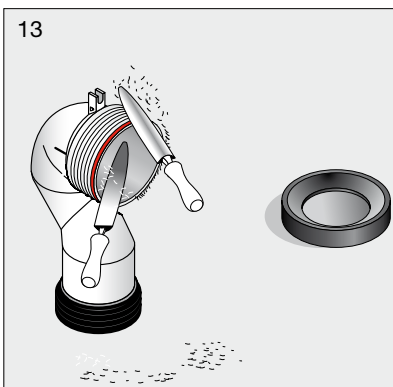

## Pan Bend Installation

**Laufen Pro A Back to Wall Pan with Soft Close Seat White (4\*)**

\* Lubricant

\* Lubricant

# Laufen Pro A Back to Wall Pan with Soft Close Seat White (4\*)

\* Lubricant