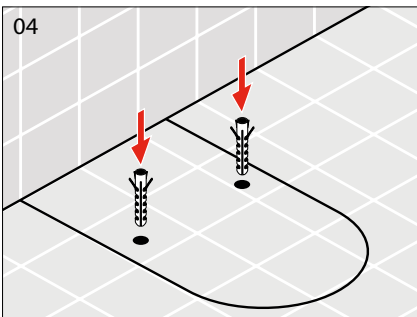

# Laufen Pro A Back to Wall Pan with Soft Close Seat White (4\*) Pan Installation

Plumbers, please ensure a copy of the installation instructions is left with the end user for future reference

# Laufen Pro A Back to Wall Pan with Soft Close Seat White (4\*)

# Laufen Pro A Back to Wall Pan with Soft Close Seat White (4\*)

\* Lubricant