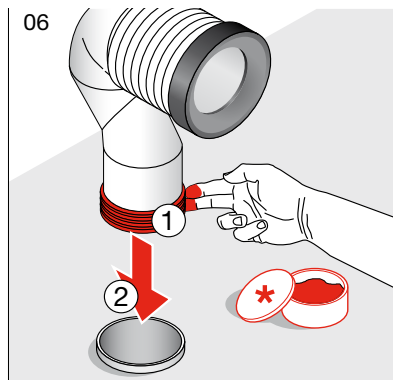

# Laufen Pro A Back to Wall Pan with Soft Close Seat White (4\*) Pan Installation

Plumbers, please ensure a copy of the installation instructions is left with the end user for future reference

# Laufen Pro A Back to Wall Pan with Soft Close Seat White (4\*)

## Pan Bend Installation

**Laufen Pro A Back to Wall Pan with Soft Close Seat White (4\*)**

\* Lubricant

\* Lubricant

# Laufen Pro A Back to Wall Pan with Soft Close Seat White (4\*)

\* Lubricant