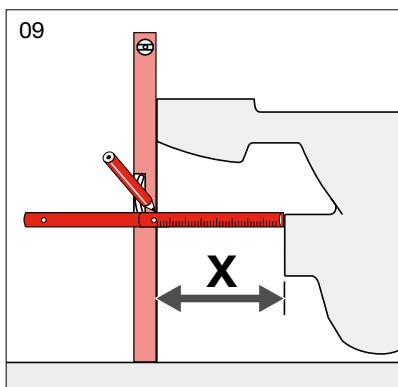

## Pan Bend Installation

**Laufen Pro A Back to Wall Pan with Soft Close Seat White (4\*)**

\* Lubricant

\* Lubricant