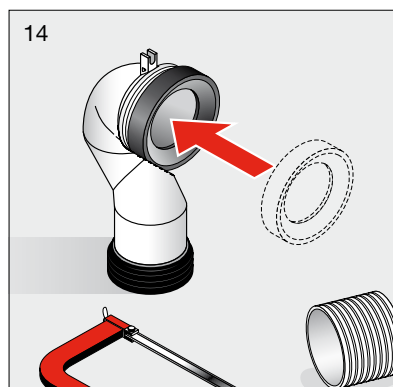

## Pan Bend Installation

**Laufen Pro A Back to Wall Pan with Soft Close Seat White (4\*)**

\* Lubricant

\* Lubricant