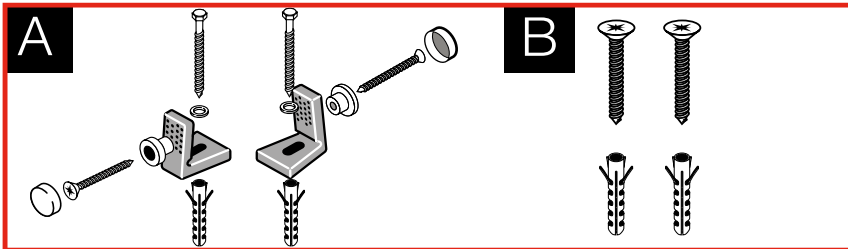

# Laufen Pro A Back to Wall Pan with Soft Close Seat White (4\*) Pan Installation

Plumbers, please ensure a copy of the installation instructions is left with the end user for future reference

# Laufen Pro A Back to Wall Pan with Soft Close Seat White (4\*)