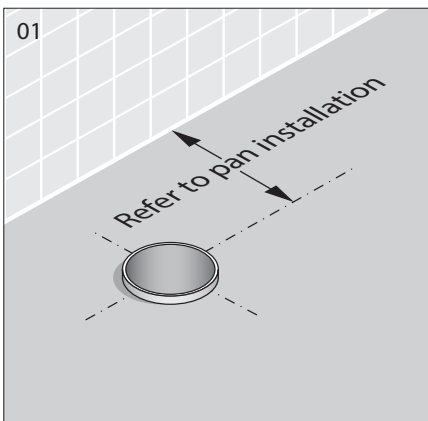

# Laufen Pro A Back to Wall Pan with Soft Close Seat White (4\*) Pan Installation

Plumbers, please ensure a copy of the installation instructions is left with the end user for future reference

# Laufen Pro A Back to Wall Pan with Soft Close Seat White (4\*)

## Pan Bend Installation

**Laufen Pro A Back to Wall Pan with Soft Close Seat White (4\*)**

\* Lubricant

\* Lubricant

# Laufen Pro A Back to Wall Pan with Soft Close Seat White (4\*)

\* Lubricant