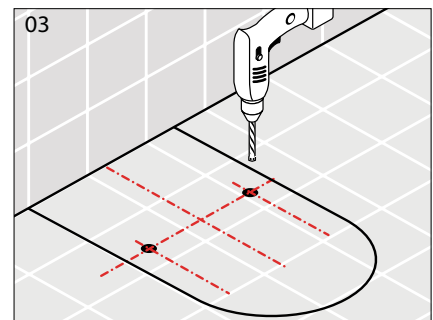

# Laufen Pro A Back to Wall Pan with Soft Close Seat White (4\*) Pan Installation

Plumbers, please ensure a copy of the installation instructions is left with the end user for future reference