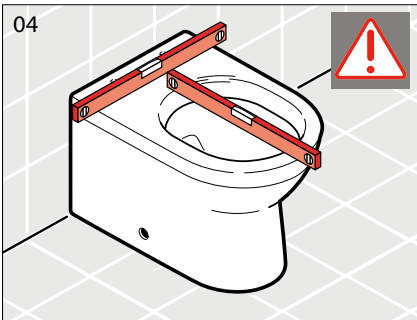

# Laufen Pro A Back to Wall Pan with Soft Close Seat White (4\*) Pan Installation

Plumbers, please ensure a copy of the installation instructions is left with the end user for future reference