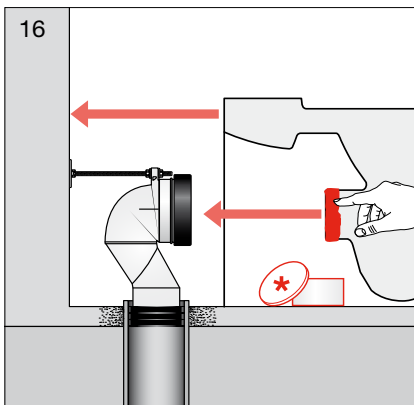

Laufen Pro A Back to Wall Pan with Soft Close Seat White (4*)

* Lubricant