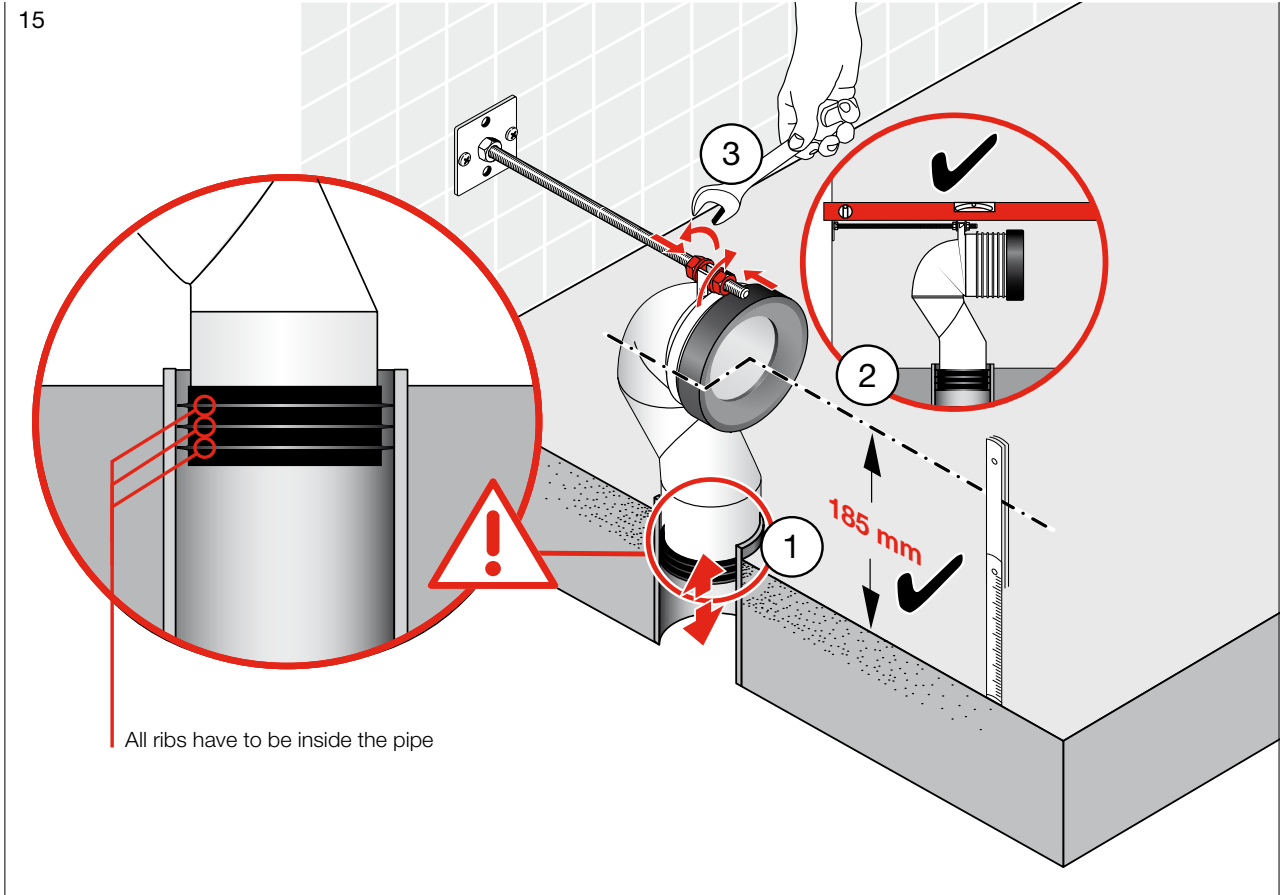

# Laufen Pro A Back to Wall Pan with Soft Close Seat White (4\*) Pan Installation

Plumbers, please ensure a copy of the installation instructions is left with the end user for future reference

## Pan Bend Installation

**Laufen Pro A Back to Wall Pan with Soft Close Seat White (4\*)**

\* Lubricant

\* Lubricant

# Laufen Pro A Back to Wall Pan with Soft Close Seat White (4\*)

\* Lubricant