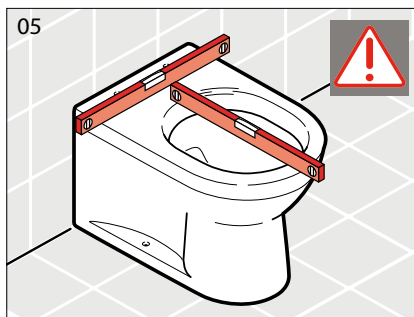

# Laufen Pro A Back to Wall Pan with Soft Close Seat White (4\*) Pan Installation

Plumbers, please ensure a copy of the installation instructions is left with the end user for future reference

# Laufen Pro A Back to Wall Pan with Soft Close Seat White (4\*)

# Laufen Pro A Back to Wall Pan with Soft Close Seat White (4\*)

\* Lubricant