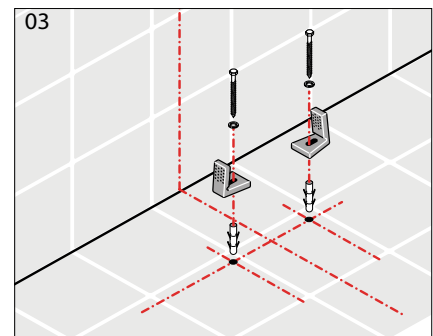

# Laufen Pro A Back to Wall Pan with Soft Close Seat White (4\*) Pan Installation

Plumbers, please ensure a copy of the installation instructions is left with the end user for future reference