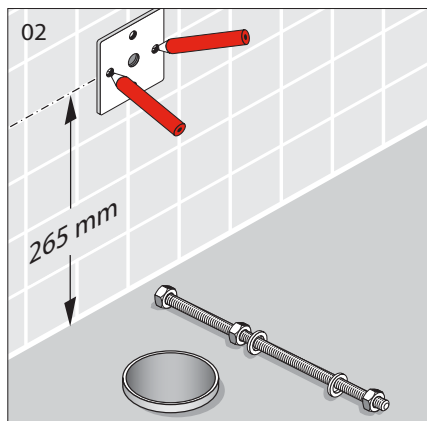

Laufen Pro A Back to Wall Pan with Soft Close Seat White (4*)

Pan Bend Installation