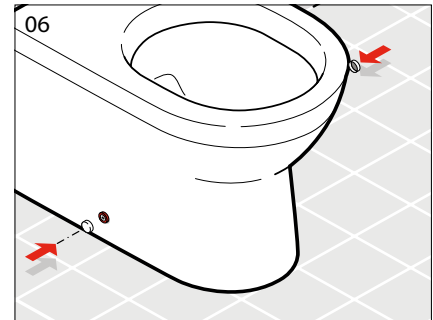

# Laufen Pro A Back to Wall Pan with Soft Close Seat White (4\*) Pan Installation

Plumbers, please ensure a copy of the installation instructions is left with the end user for future reference

# Laufen Pro A Back to Wall Pan with Soft Close Seat White (4\*)

# Laufen Pro A Back to Wall Pan with Soft Close Seat White (4\*)

\* Lubricant