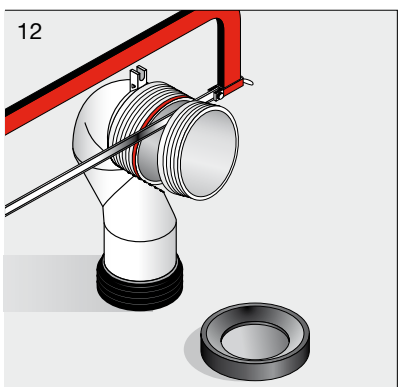

# Laufen Pro A Back to Wall Pan with Soft Close Seat White (4\*) Pan Installation

Plumbers, please ensure a copy of the installation instructions is left with the end user for future reference

## Pan Bend Installation

**Laufen Pro A Back to Wall Pan with Soft Close Seat White (4\*)**

\* Lubricant

\* Lubricant

# Laufen Pro A Back to Wall Pan with Soft Close Seat White (4\*)

\* Lubricant