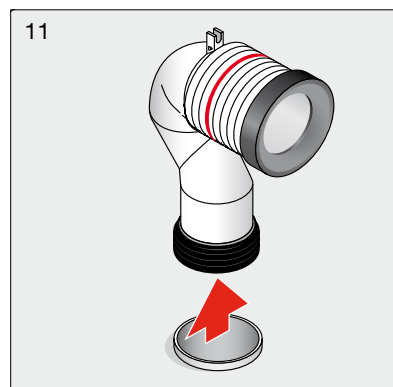

# Laufen Pro A Back to Wall Pan with Soft Close Seat White (4\*) Pan Installation

Plumbers, please ensure a copy of the installation instructions is left with the end user for future reference

## Pan Bend Installation

**Laufen Pro A Back to Wall Pan with Soft Close Seat White (4\*)**

\* Lubricant

\* Lubricant