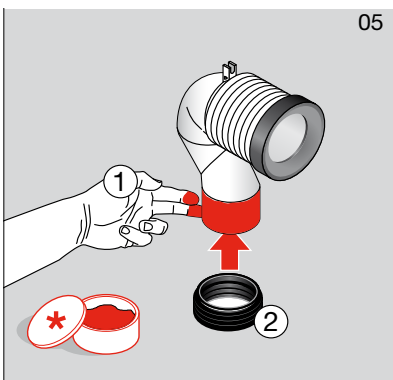

Laufen Pro A Back to Wall Pan with Soft Close Seat White (4*)