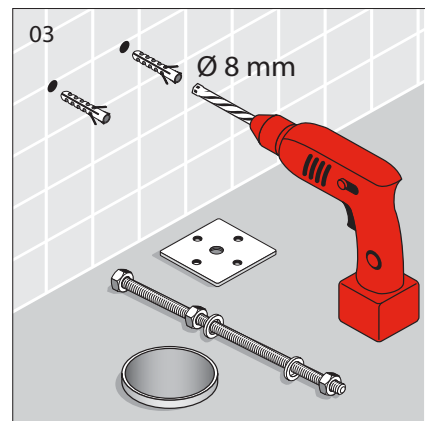

Laufen Pro A Back to Wall Pan with Soft Close Seat White (4*)

Pan Bend Installation