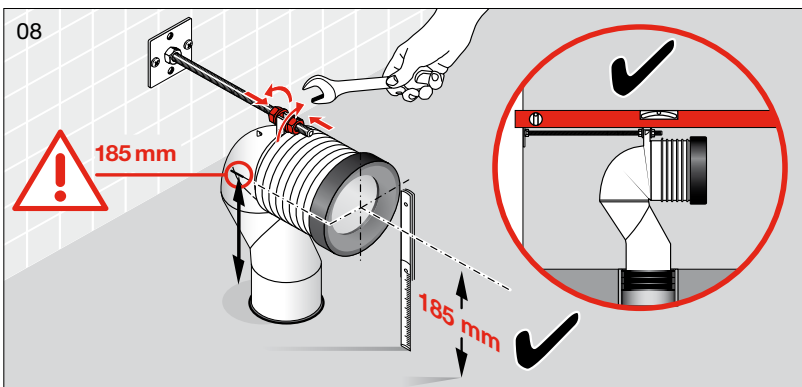

## Pan Bend Installation

**Laufen Pro A Back to Wall Pan with Soft Close Seat White (4\*)**

\* Lubricant

\* Lubricant