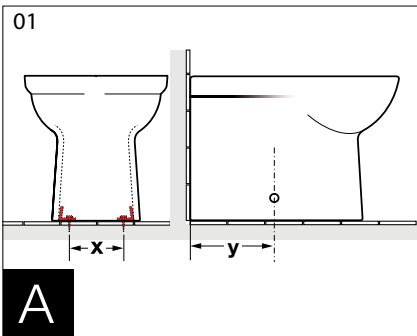

# Laufen Pro A Back to Wall Pan with Soft Close Seat White (4\*) Pan Installation

Plumbers, please ensure a copy of the installation instructions is left with the end user for future reference