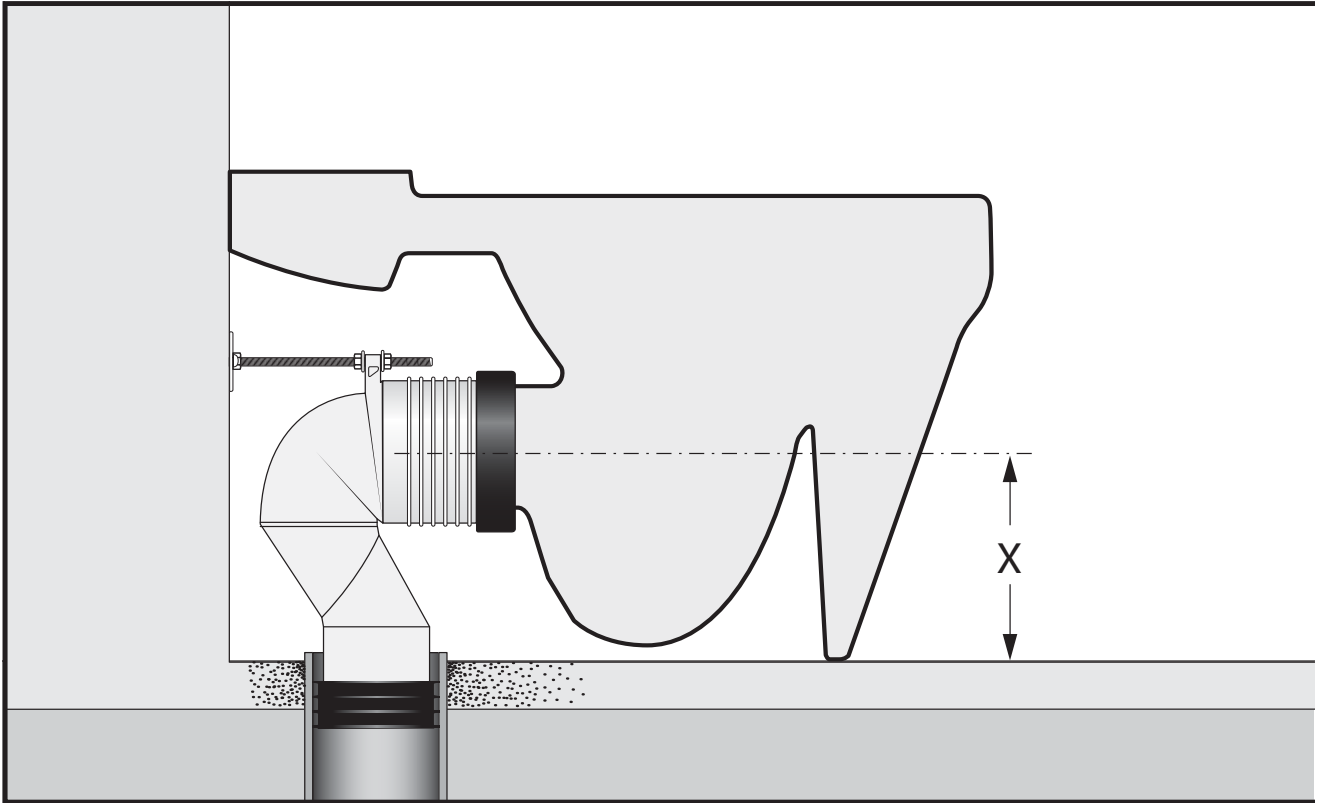

Laufen Pro A Back to Wall Pan with Soft Close Seat White (4*)

Pan Bend Installation