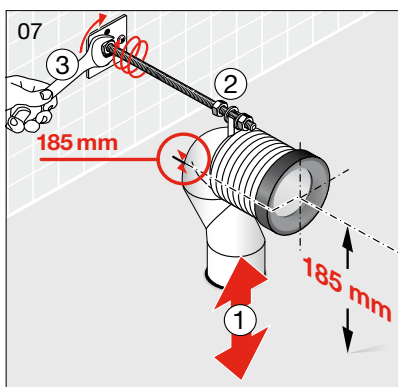

## Pan Bend Installation

**Laufen Pro A Back to Wall Pan with Soft Close Seat White (4\*)**

\* Lubricant

\* Lubricant