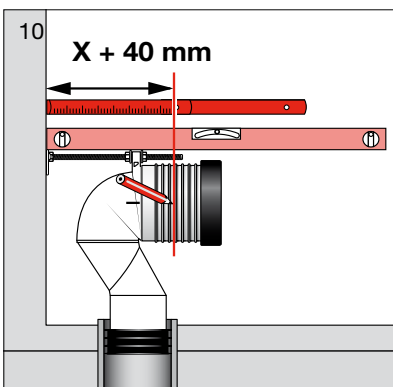

## Pan Bend Installation

**Laufen Pro A Back to Wall Pan with Soft Close Seat White (4\*)**

\* Lubricant

\* Lubricant