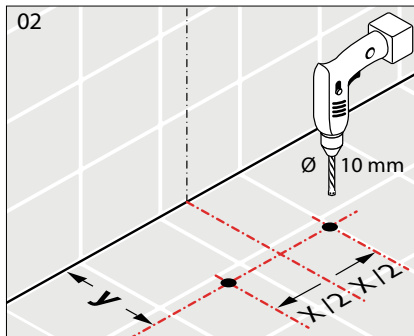

# Laufen Pro A Back to Wall Pan with Soft Close Seat White (4\*) Pan Installation

Plumbers, please ensure a copy of the installation instructions is left with the end user for future reference