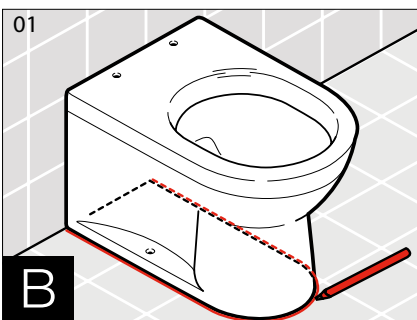

# Laufen Pro A Back to Wall Pan with Soft Close Seat White (4\*) Pan Installation

Plumbers, please ensure a copy of the installation instructions is left with the end user for future reference