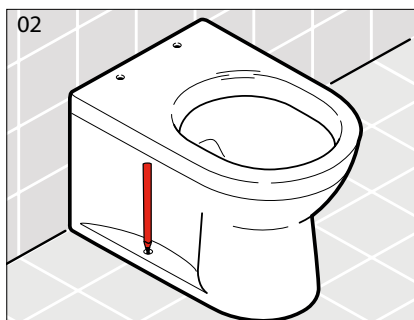

# Laufen Pro A Back to Wall Pan with Soft Close Seat White (4\*) Pan Installation

Plumbers, please ensure a copy of the installation instructions is left with the end user for future reference

# Laufen Pro A Back to Wall Pan with Soft Close Seat White (4\*)