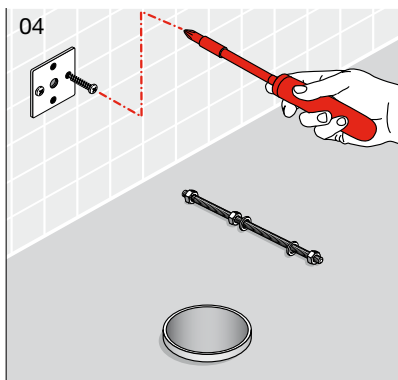

Laufen Pro A Back to Wall Pan with Soft Close Seat White (4*)