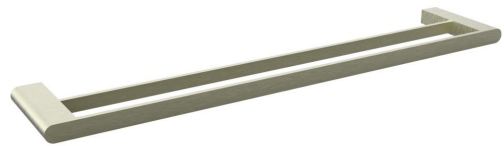

mizu

Mizu Soothe Double Towel Rail 600mm Brushed Nickel

2265119

SPECIFICATIONS

Recommended Use	Domestic;Hotel;Commercial
Colour Finish	Brushed Nickel
Primary Material	Zinc

WARRANTY

Replacement Only - Domestic Use (Years)	10

Parts Replacement Only (Years)	1

Please refer to Warranty Page for full Terms and Conditions

Dimensions are nominal measurements only.

CLEANING RECOMMENDATIONS:

We recommend the use of soapy water or approved cleaners. This product should not be cleaned with abrasive materials. Damage caused by any improper treatment is not covered by the product warranty. Refer to Warranty Conditions

Disclaimer: Products in this specification manual must by regulation be installed by licensed and registered trade people. The manufacturer/distributor reserves the right to vary specifications or delete models from their range without prior notification. Dimensions are nominal measurements only. Dimensions and set-outs listed are correct at time of publication however the manufacturer/distributor takes no responsibility for printing errors.

Published 25/11/2024

To see the complete Mizu range go to
www.reece.com.au