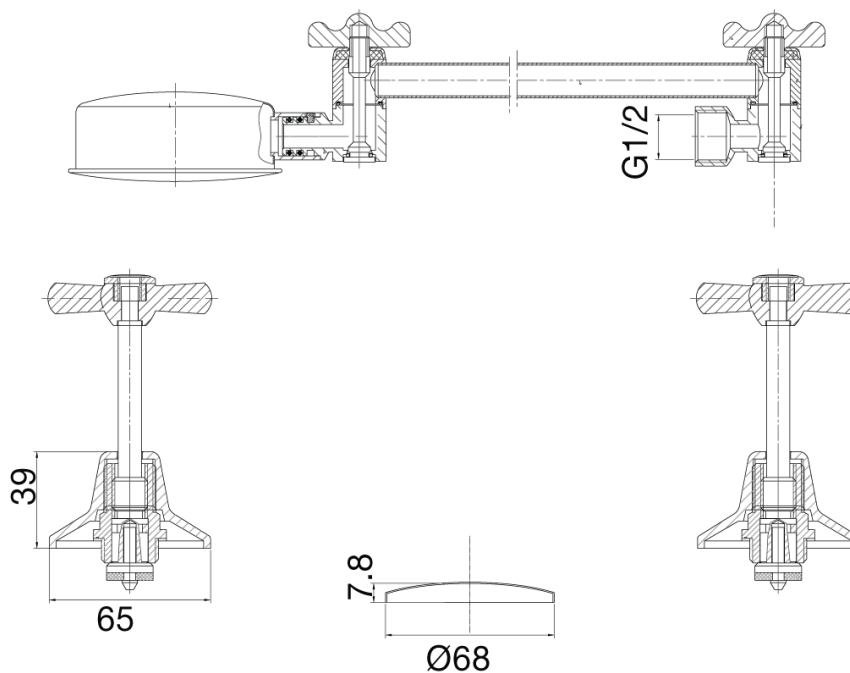

Posh Bristol Shower Set Chrome / Gold (3 Star)

2205927

SPECIFICATIONS

Recommended Use	Domestic;Hotel;Commercial
Colour Finish	Chrome;Gold
Primary Material	DR Brass
Recommended Pressure Range	150 - 500 kPa as per AS3500
Max Continuous Working Temperature (deg C)	80
Min Continuous Working Temperature (deg C)	5
Hot Water Unit Suitability	Storage Tank;Continuous Flow

WARRANTY

Warranty - Domestic Use (Years)	10
Spare Parts & Labour (Years)	1

Please refer to Warranty Page for full Terms and Conditions

Dimensions are nominal measurements only.

CLEANING RECOMMENDATIONS:

We recommend the use of soapy water or approved cleaners. This product should not be cleaned with abrasive materials. Damage caused by any improper treatment is not covered by the product warranty. Refer to Warranty Conditions

Disclaimer: Products in this specification manual must by regulation be installed by licensed and registered trade people. The manufacturer/distributor reserves the right to vary specifications or delete models from their range without prior notification. Dimensions are nominal measurements only. Dimensions and set-outs listed are correct at time of publication however the manufacturer/distributor takes no responsibility for printing errors.

Published 27/03/2025

To see the complete Posh range go to
www.reece.com.au