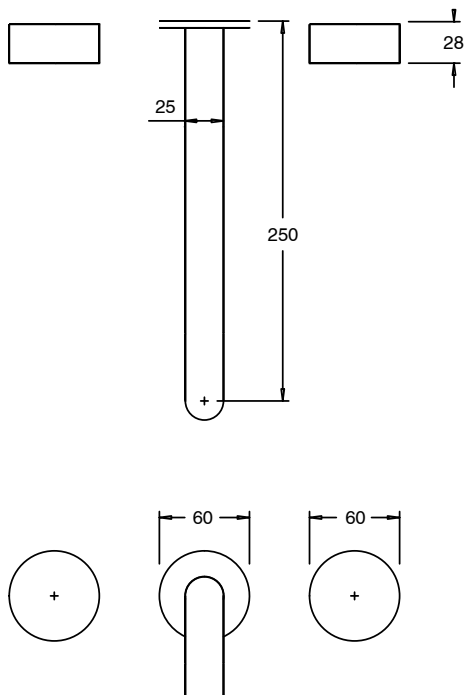

SUSSEX

Sussex Pure Bath Set 250mm with Cirque Textured Handles PVD Matte Black

9511316

SPECIFICATIONS

Recommended Use	Residential;Commercial
Colour Finish	Matte Black
Primary Material	DR Brass
Recommended Pressure Range	150 - 500 kPa as per AS3500
Max Continuous Working Temperature (deg C)	65
Min Continuous Working Temperature (deg C)	1

WARRANTY

Residential Use (Years)	40
Commercial Use (Years)	10

Please refer to Sussex Warranty page for full Terms and Conditions

Dimensions are nominal measurements only.

CLEANING RECOMMENDATIONS:

We recommend the use of soapy water or approved cleaners. This product should not be cleaned with abrasive materials. Damage caused by any improper treatment is not covered by the product warranty. Refer to Warranty Conditions

Disclaimer: Products in this specification manual must by regulation be installed by licensed and registered trade people. The manufacturer/distributor reserves the right to vary specifications or delete models from their range without prior notification. Dimensions are nominal measurements only. Dimensions and set-outs listed are correct at time of publication however the manufacturer/distributor takes no responsibility for printing errors.

Published 30/03/2026

To see the complete Sussex range go to www.reece.com.au