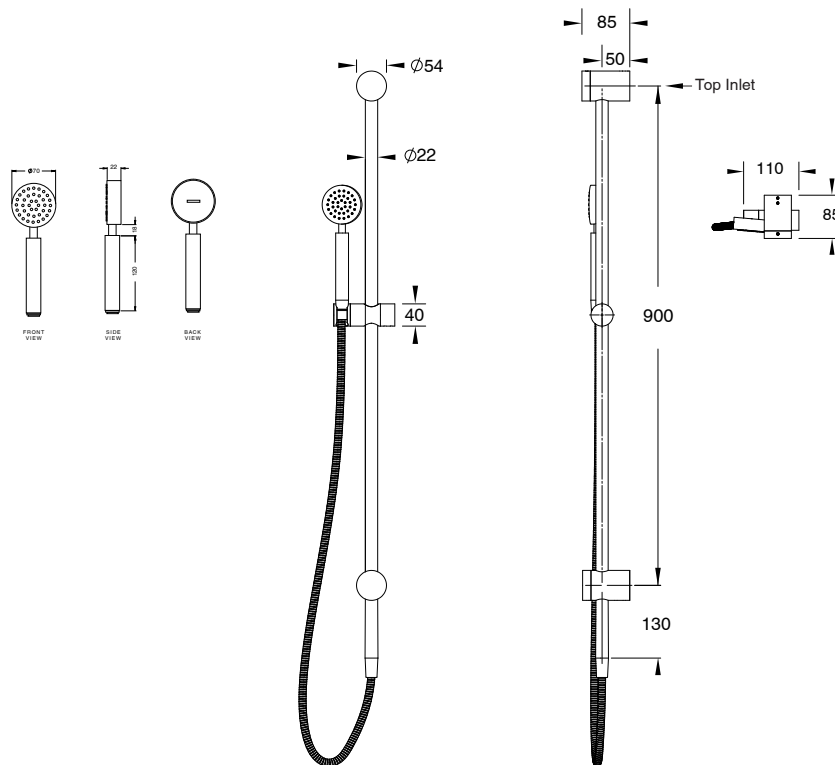

SUSSEX

Sussex Pure Single Rail Shower PVD Matte Black (3 Star)

9511465

SPECIFICATIONS

Recommended Use	Residential;Commercial
Colour Finish	Matte Black
Primary Material	DR Brass
Recommended Pressure Range	150 - 500 kPa as per AS3500
Max Continuous Working Temperature (deg C)	65
Min Continuous Working Temperature (deg C)	1

WARRANTY

Residential Use (Years)	40
Commercial Use (Years)	10

Please refer to Sussex Warranty page for full Terms and Conditions

Dimensions are nominal measurements only.

CLEANING RECOMMENDATIONS:

We recommend the use of soapy water or approved cleaners. This product should not be cleaned with abrasive materials. Damage caused by any improper treatment is not covered by the product warranty. Refer to Warranty Conditions

Disclaimer: Products in this specification manual must by regulation be installed by licensed and registered trade people. The manufacturer/distributor reserves the right to vary specifications or delete models from their range without prior notification. Dimensions are nominal measurements only. Dimensions and set-outs listed are correct at time of publication however the manufacturer/distributor takes no responsibility for printing errors.

Published 31/03/2026

To see the complete Sussex range go to www.reece.com.au