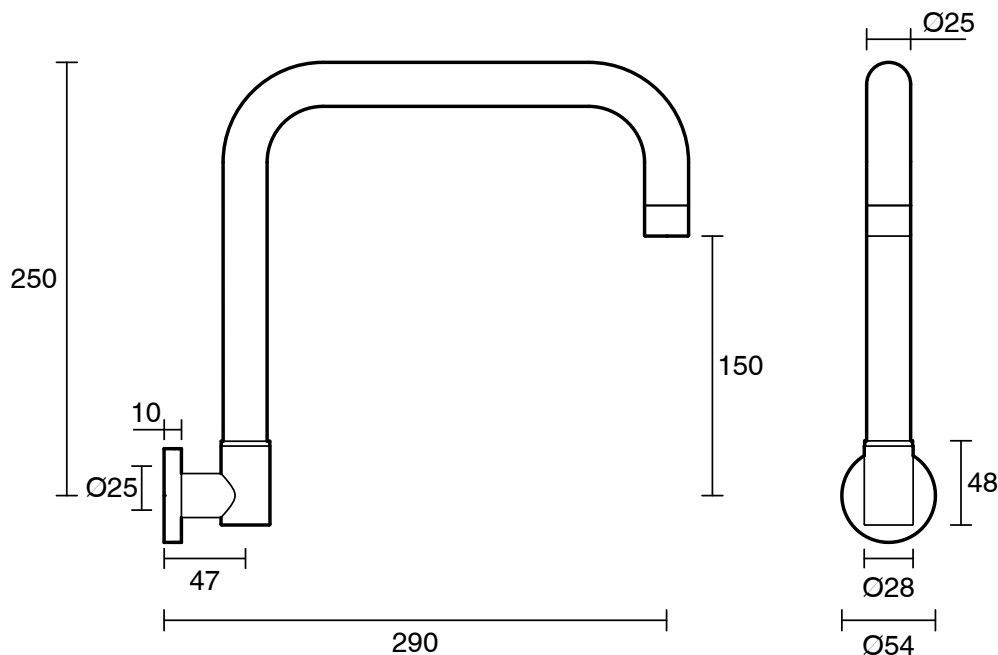

SUSSEX

Sussex Scala Wall Spa Outlet Square Chrome

2261618

SPECIFICATIONS

Recommended Use	Residential;Commercial
Colour Finish	Polished Chrome
Primary Material	Brass
Recommended Pressure Range	150 - 500 kPa as per AS3500
Max Continuous Working Temperature (deg C)	65
Min Continuous Working Temperature (deg C)	1

WARRANTY

Residential Use (Years)	40
Commercial Use (Years)	10

Please refer to Sussex Warranty page for full Terms and Conditions

Dimensions are nominal measurements only.

CLEANING RECOMMENDATIONS:

We recommend the use of soapy water or approved cleaners. This product should not be cleaned with abrasive materials. Damage caused by any improper treatment is not covered by the product warranty. Refer to Warranty Conditions

Disclaimer: Products in this specification manual must by regulation be installed by licensed and registered trade people. The manufacturer/distributor reserves the right to vary specifications or delete models from their range without prior notification. Dimensions are nominal measurements only. Dimensions and set-outs listed are correct at time of publication however the manufacturer/distributor takes no responsibility for printing errors.

Published 01/04/2026

To see the complete Sussex range go to www.reece.com.au