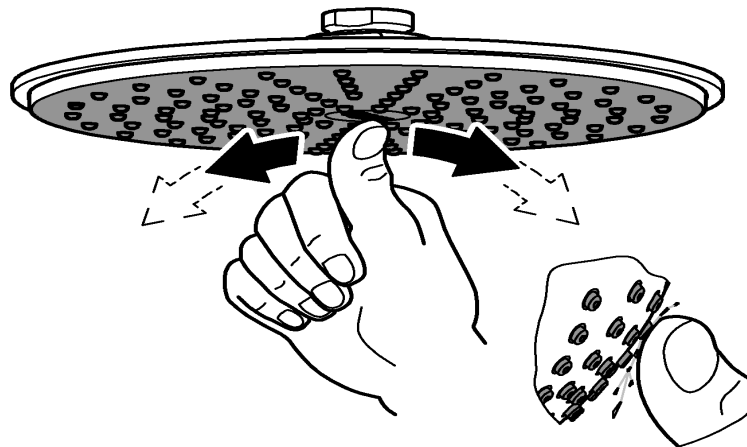

RAINSHOWER
210MM OVERHEAD SHOWER
MODEL #28373000

Pure Freude
an Wasser

Product Specifications

Product Description:

Rainshower® Cosmopolitan 210 Head shower

1 Spray - Spray Pattern Rain
Ø 210 mm
Metal
120 spray nozzles

With ball joint, rotation angle $\pm 15^\circ$
Connection thread $\frac{1}{2}$ "

GROHE EcoJoy® 9 Litres p/min

GROHE DreamSpray® perfect flow
GROHE StarLight® chrome finish

SpeedClean anti-lime system

SpeedClean