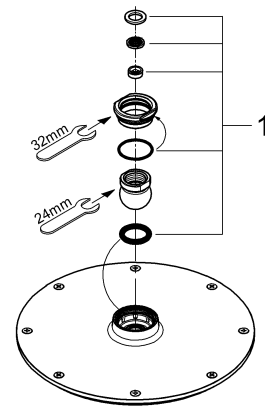

RAINSHOWER
210MM OVERHEAD SHOWER
MODEL #28373000

Pure Freude
an Wasser

Product Specifications

Product Description:

Rainshower® Cosmopolitan 210 Head shower

1 Spray - Spray Pattern Rain
Ø 210 mm
Metal
120 spray nozzles

RAINSHOWER
210MM OVERHEAD SHOWER
MODEL #28373000

Spare Parts

Pure Freude
an Wasser

Pos.-nr.	Product Description	Order-nr.	Units per package
1	Spare part set	45933000	1

48166000

SpeedClean

Pure Freude
an Wasser