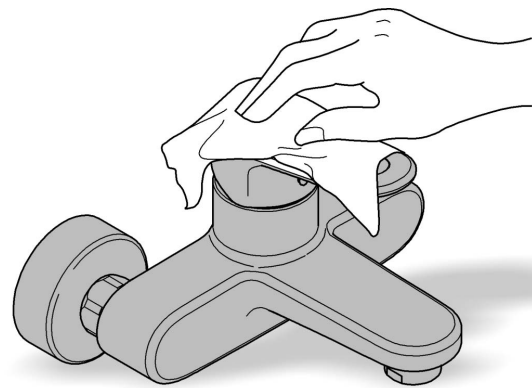

RAINSHOWER
210MM OVERHEAD SHOWER
MODEL #28373000

Spare Parts

Pure Freude
an Wasser

Pos.-nr.	Product Description	Order-nr.	Units per package
1	Spare part set	45933000	1

48166000

SpeedClean

Pure Freude
an Wasser