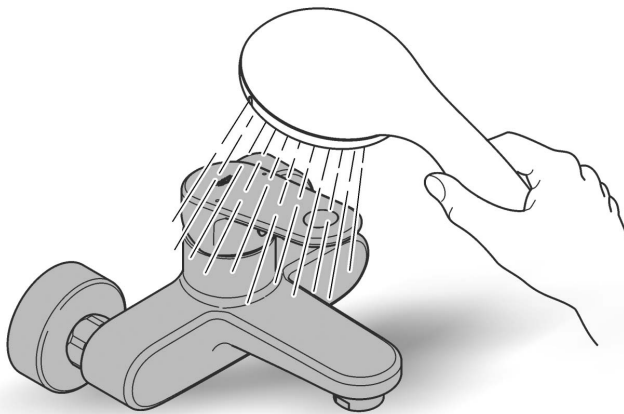

RAINSHOWER
210MM OVERHEAD SHOWER
MODEL #28373000

Spare Parts

Pure Freude
an Wasser

Pos.-nr.	Product Description	Order-nr.	Units per package
1	Spare part set	45933000	1

48166000

SpeedClean

Pure Freude
an Wasser