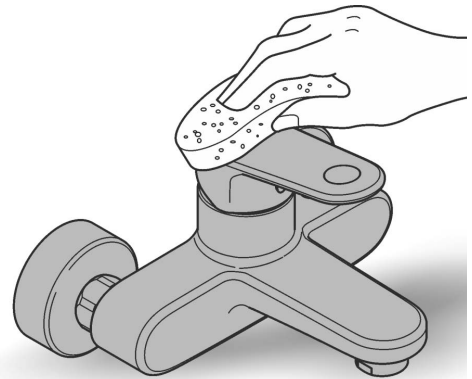

RAINSHOWER
210MM OVERHEAD SHOWER
MODEL #28373000

Spare Parts

Pure Freude
an Wasser

Pos.-nr.	Product Description	Order-nr.	Units per package
1	Spare part set	45933000	1

48166000

SpeedClean

Pure Freude
an Wasser