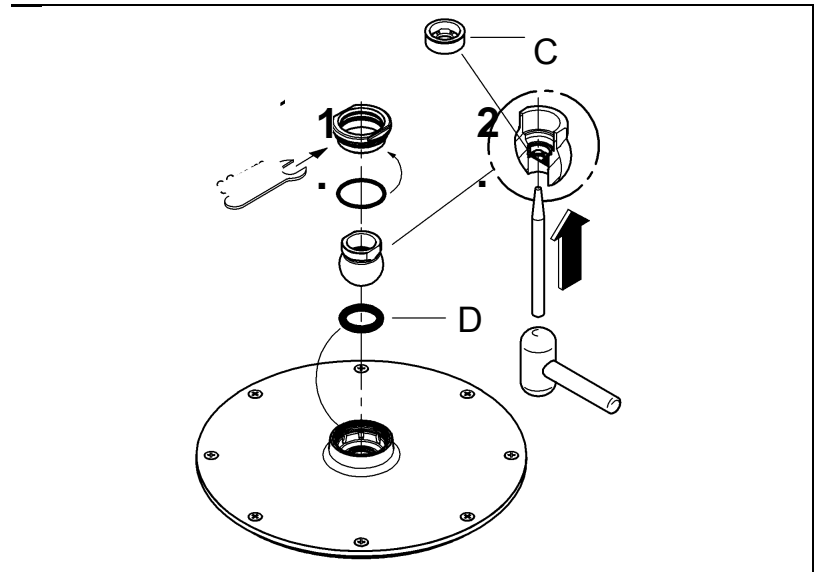

SpeedClean

Installation Instructions

This shower is suitable for use with high pressure water applications. Using this product in conjunction with gravity-fed water heaters, low and unequal pressure supply systems, tempering valves & thermostatic mixing valves may result in unsatisfactory performance.

Suitable for High Pressure applications 150kPa – 500kPa

Care must be taken by the installing tradesperson to ensure connecting threads do not damage the flow controller when installing this product.

The installation tradesperson must ensure they install this product in accordance with AS/NZS 3500 and all other relating AS/NZS regulations that apply to the installation of this product.

Maximum static pressure of 500kPa.

For applications where 500kPa static pressure is exceeded, a suitably certified pressure limiting valve must be installed to prevent high pressure damaging this product.