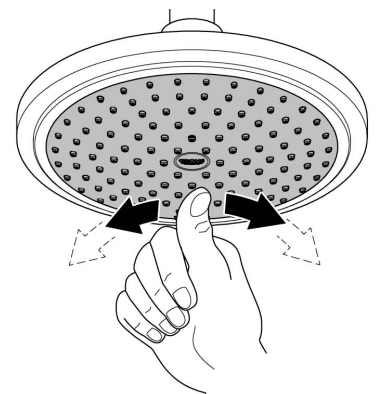

RAINSHOWER
210MM OVERHEAD SHOWER
MODEL #28373000

Spare Parts

Pure Freude
an Wasser

Pos.-nr.	Product Description	Order-nr.	Units per package
1	Spare part set	45933000	1

48166000

SpeedClean

Pure Freude
an Wasser