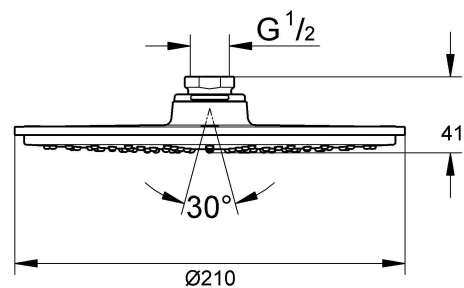

RAINSHOWER
210MM OVERHEAD SHOWER
MODEL #28373000

Pure Freude
an Wasser

Product Specifications

Product Description:

Rainshower® Cosmopolitan 210 Head shower

1 Spray - Spray Pattern Rain
Ø 210 mm
Metal
120 spray nozzles

With ball joint, rotation angle $\pm 15^\circ$
Connection thread $\frac{1}{2}$ "

GROHE EcoJoy® 9 Litres p/min

GROHE DreamSpray® perfect flow
GROHE StarLight® chrome finish

SpeedClean anti-lime system