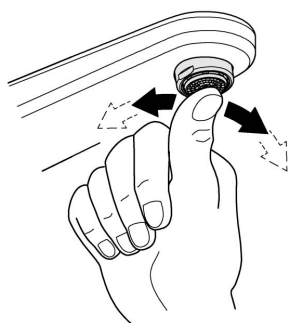

RAINSHOWER
210MM OVERHEAD SHOWER
MODEL #28373000

Spare Parts

Pure Freude
an Wasser

Pos.-nr.	Product Description	Order-nr.	Units per package
1	Spare part set	45933000	1

48166000

SpeedClean

Pure Freude
an Wasser