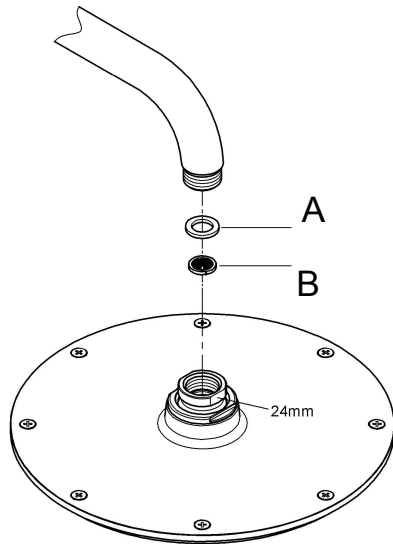

RAINSHOWER
210MM OVERHEAD SHOWER
MODEL #28373000

Pure Freude
an Wasser

Product Specifications

Product Description:

Rainshower® Cosmopolitan 210 Head shower

1 Spray - Spray Pattern Rain
Ø 210 mm
Metal
120 spray nozzles

With ball joint, rotation angle $\pm 15^\circ$
Connection thread $\frac{1}{2}$ "

GROHE EcoJoy® 9 Litres p/min

GROHE DreamSpray® perfect flow
GROHE StarLight® chrome finish

SpeedClean anti-lime system

SpeedClean