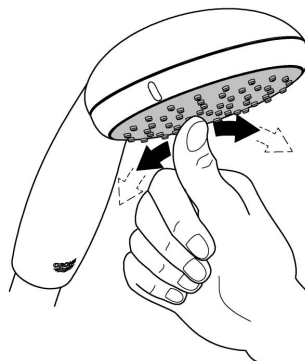

RAINSHOWER
210MM OVERHEAD SHOWER
MODEL #28373000

Spare Parts

Pure Freude
an Wasser

Pos.-nr.	Product Description	Order-nr.	Units per package
1	Spare part set	45933000	1

48166000

SpeedClean

Pure Freude
an Wasser