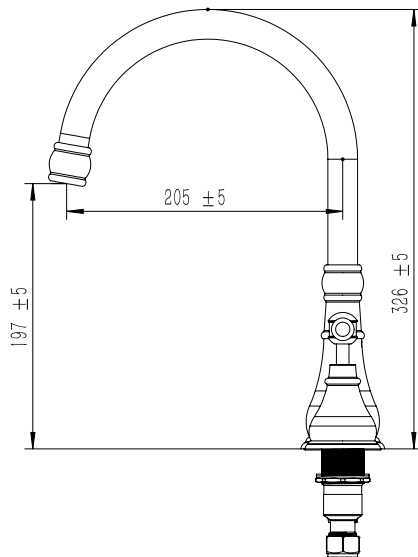

Milli Voir Hob Kitchen / Spa Set Lever Handle Brushed Gunmetal (4 Star)

2265547

SPECIFICATIONS

Recommended Use	Domestic, hotel and commercial
Colour	Gunmetal
Material	DR Brass
Recommended Pressure Range	150 - 500 kPa
Max Continuous Working Pressure	500 kPa
Max Continuous Working Temperature	80 deg C
Suitable for Storage Tank Hot Water	Yes
Suitable for Continuous Flow Hot Water	Yes
Suitable for Gravity Feed Hot Water	No

WARRANTY

Warranty - Domestic Use	15 Years
Spare Parts & Labour	12 Months

Please refer to Warranty Page for full Terms and Conditions

Dimensions are nominal measurements only.

CLEANING RECOMMENDATIONS:

We recommend the use of soapy water or approved cleaners. This product should not be cleaned with abrasive materials. Damage caused by any improper treatment is not covered by the product warranty. Refer to Warranty Conditions

Disclaimer: Products in this specification manual must by regulation be installed by licensed and registered trade people. The manufacturer/distributor reserves the right to vary specifications or delete models from their range without prior notification. Dimensions are nominal measurements only. Dimensions and set-outs listed are correct at time of publication however the manufacturer/distributor takes no responsibility for printing errors.

Published 01/06/2020

To see the complete Milli range go to www.reece.com.au