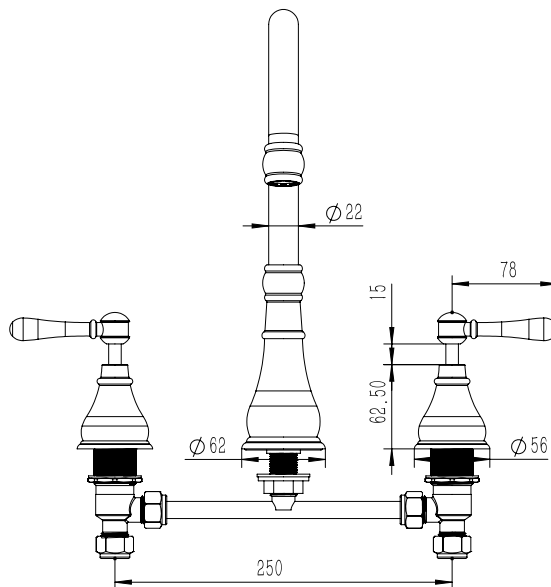

Milli Voir Hob Kitchen / Spa Set Lever Handle Brushed Gunmetal (4 Star)

2265547

SPECIFICATIONS

Recommended Use	Domestic, hotel and commercial
Colour	Gunmetal
Material	DR Brass
Recommended Pressure Range	150 - 500 kPa
Max Continuous Working Pressure	500 kPa
Max Continuous Working Temperature	80 deg C
Suitable for Storage Tank Hot Water	Yes
Suitable for Continuous Flow Hot Water	Yes
Suitable for Gravity Feed Hot Water	No

WARRANTY

Warranty - Domestic Use	15 Years
Spare Parts & Labour	12 Months

Please refer to Warranty Page for full Terms and Conditions

Dimensions are nominal measurements only.

CLEANING RECOMMENDATIONS:

We recommend the use of soapy water or approved cleaners. This product should not be cleaned with abrasive materials. Damage caused by any improper treatment is not covered by the product warranty. Refer to Warranty Conditions

Disclaimer: Products in this specification manual must by regulation be installed by licensed and registered trade people. The manufacturer/distributor reserves the right to vary specifications or delete models from their range without prior notification. Dimensions are nominal measurements only. Dimensions and set-outs listed are correct at time of publication however the manufacturer/distributor takes no responsibility for printing errors.

Published 01/06/2020

To see the complete Milli range go to www.reece.com.au