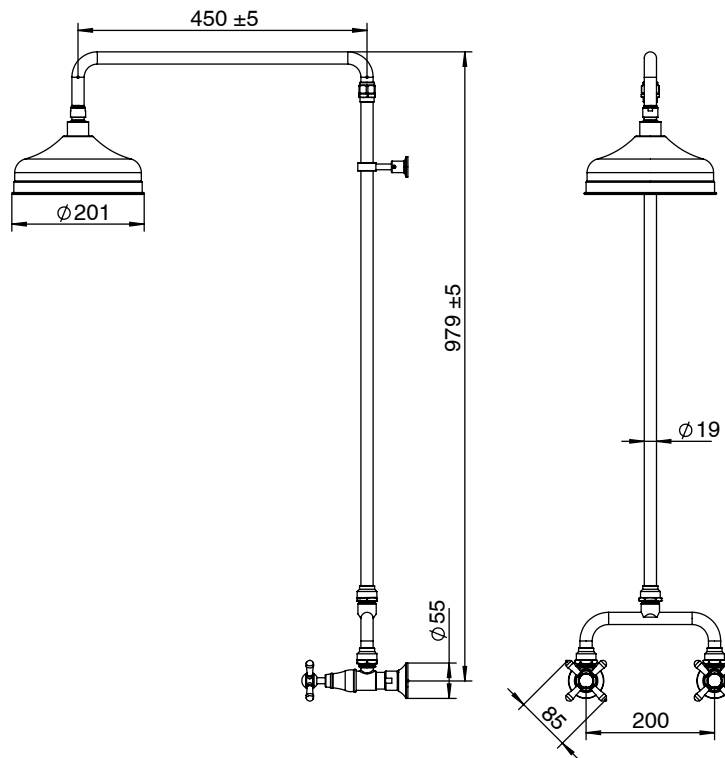

Milli Monument Edit Exposed Shower Set Cross Handles Chrome (3 Star)

4204462

SPECIFICATIONS

Recommended Use	Domestic, Hotel & Commercial
Colour	Chrome
Finish	Polished
Material	DR Brass
Recommended Pressure Range	150 - 500 kPa
Maximum Continuous Working Temperature	80 deg C
Suitable for Storage Tank Hot Water	Yes
Suitable for Continuous Flow Hot Water	Yes
Suitable for Gravity Feed Hot Water	No

WARRANTY

Warranty - Domestic Use	15 Years
Spare Parts & Labour	12 Months

Please refer to Warranty Page for full Terms and Conditions

Dimensions are nominal measurements only.

CLEANING RECOMMENDATIONS:

We recommend the use of soapy water or approved cleaners. This product should not be cleaned with abrasive materials. Damage caused by any improper treatment is not covered by the product warranty. Refer to Warranty Conditions

Disclaimer: Products in this specification manual must by regulation be installed by licensed and registered trade people. The manufacturer/distributor reserves the right to vary specifications or delete models from their range without prior notification. Dimensions are nominal measurements only. Dimensions and set-outs listed are correct at time of publication however the manufacturer/distributor takes no responsibility for printing errors.

Published 05/10/2022

To see the complete Milli range go to www.reece.com.au