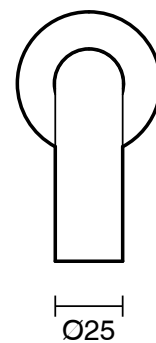

SUSSEX

Sussex Scala 25mm Wall Outlet Curved 200mm Matte Black (6 Star)

2263181

SPECIFICATIONS

Recommended Use	Residential;Commercial
Colour Finish	Matte Black
Primary Material	DR Brass
Recommended Pressure Range	150 - 500 kPa as per AS3500
Max Continuous Working Temperature (deg C)	65
Min Continuous Working Temperature (deg C)	1

WARRANTY

Residential Use (Years)	40
Commercial Use (Years)	10

Please refer to Sussex Warranty page for full Terms and Conditions