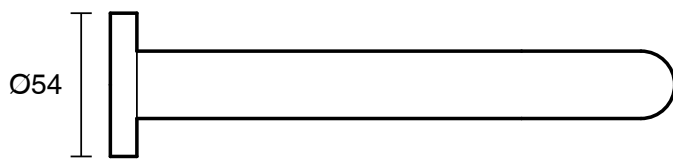

SUSSEX

Sussex Scala 25mm Wall Outlet Curved 200mm Matte Black (6 Star)

2263181

SPECIFICATIONS

Recommended Use	Residential;Commercial
Colour Finish	Matte Black
Primary Material	DR Brass
Recommended Pressure Range	150 - 500 kPa as per AS3500
Max Continuous Working Temperature (deg C)	65
Min Continuous Working Temperature (deg C)	1

WARRANTY

Residential Use (Years)	40
Commercial Use (Years)	10

Please refer to Sussex Warranty page for full Terms and Conditions

Dimensions are nominal measurements only.

CLEANING RECOMMENDATIONS:

We recommend the use of soapy water or approved cleaners. This product should not be cleaned with abrasive materials. Damage caused by any improper treatment is not covered by the product warranty. Refer to Warranty Conditions

Disclaimer: Products in this specification manual must by regulation be installed by licensed and registered trade people. The manufacturer/distributor reserves the right to vary specifications or delete models from their range without prior notification. Dimensions are nominal measurements only. Dimensions and set-outs listed are correct at time of publication however the manufacturer/distributor takes no responsibility for printing errors.

Published 31/03/2026

To see the complete Sussex range go to www.reece.com.au