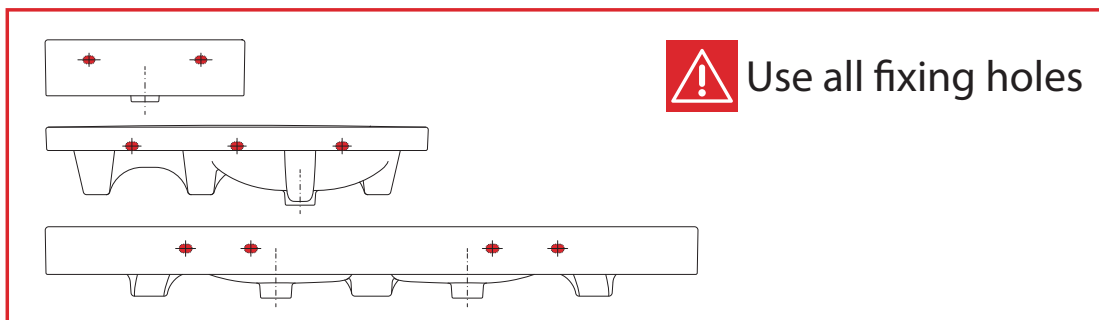

Laufen Ino Wall Basin with Shelf Left Hand Bowl with Fixing Bolts & Overflow 1 Taphole 900mm White

INSTALLATION INSTRUCTIONS - WALL BASIN:

Washbasins / Open valve / click clack valve

EN Guarantee/Liability only when assembled by a licensed plumber in accordance with the instructions and local regulations.

Open Valve

Click Clack Valve

Push to Close
 Push to Open

Plumbers, please ensure a copy of the Installation Instructions are left with the end user for future reference

LAUFEN

Bathroom Culture since 1892  www.laufen.com

Laufen Ino Wall Basin with Shelf Left Hand Bowl with Fixing Bolts & Overflow 1 Taphole 900mm White

INSTALLATION INSTRUCTIONS - COUNTER BASIN:

8.1630.0/.2

Einbauwaschtisch von oben
 Basin á inserer
 Lavabo per installazione sopra il piano del mobile
 Drop-in basin
 Lavabo de encimera
 Opbouwwashtafel
 Zápustné umyvadlo
 Įleidžiamas praustuvas
 Umywalka blatowa
 Felülről beépíthető mosdó
 Встраиваемая раковина
 Умивалник за вграждане