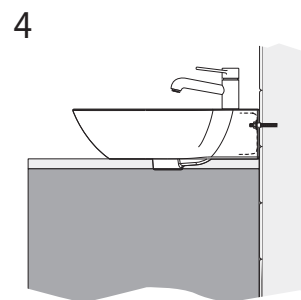

LAUFEN

Bathroom Culture since 1892 www.laufen.com

Laufen Ino Wall Basin with Shelf Left Hand Bowl with Fixing Bolts & Overflow 1 Taphole 900mm White

INSTALLATION INSTRUCTIONS - COUNTER BASIN:

8.1630.0/.2

Einbauwaschtisch von oben
Basin á inserer
Lavabo per installazione sopra il piano del mobile
Drop-in basin
Lavabo de encimera
Opbouwwashtafel
Zápustné umyvadlo
Įleidžiamas praustuvas
Umywalka blatowa
Felülről beépíthető mosdó
Встраиваемая раковина
Умивалник за вграждане

8.9630.0/.2

Schablone
Gabarit
Sagoma
Template
Plantilla
Sjabloon
Šablona
Šablonas
Szablon
Sablon
Лекало
Шаблон

CLEANING RECOMMENDATIONS:

We recommend the use of soapy water or approved cleaners. This product should not be cleaned with abrasive materials. Damage caused by any improper treatment is not covered by the product warranty. Refer to Warranty Conditions