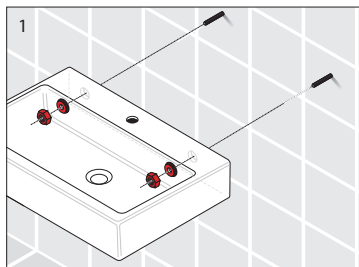

Laufen Ino Wall Basin with Shelf Left Hand Bowl with Fixing Bolts & Overflow 1 Taphole 900mm White

INSTALLATION INSTRUCTIONS - WALL BASIN:

Washbasins / Open valve / click clack valve

EN Guarantee/Liability only when assembled by a licensed plumber in accordance with the instructions and local regulations.

Open Valve

Click Clack Valve

Push to Close
 Push to Open

Plumbers, please ensure a copy of the Installation Instructions are left with the end user for future reference

LAUFEN

Bathroom Culture since 1892  www.laufen.com

Laufen Ino Wall Basin with Shelf Left Hand Bowl with Fixing Bolts & Overflow 1 Taphole 900mm White

INSTALLATION INSTRUCTIONS - COUNTER BASIN:

8.1630.0/.2

Einbauwaschtisch von oben
 Basin á inserer
 Lavabo per installazione sopra il piano del mobile
 Drop-in basin
 Lavabo de encimera
 Opbouwwashtafel
 Zápustné umyvadlo
 Įleidžiamas praustuvas
 Umywalka blatowa
 Felülről beépíthető mosdó
 Встраиваемая раковина
 Умивалник за вграждане