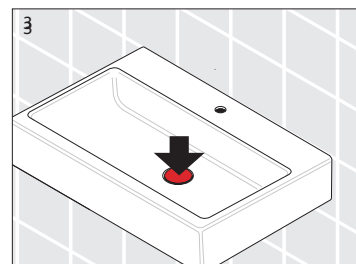

Laufen Ino Wall Basin with Shelf Left Hand Bowl with Fixing Bolts & Overflow 1 Taphole 900mm White

INSTALLATION INSTRUCTIONS - WALL BASIN:

Washbasins / Open valve / click clack valve

EN Guarantee/Liability only when assembled by a licensed plumber in accordance with the instructions and local regulations.

Open Valve

Click Clack Valve

Push to Close
 Push to Open

Plumbers, please ensure a copy of the Installation Instructions are left with the end user for future reference

LAUFEN

Bathroom Culture since 1892  www.laufen.com

Laufen Ino Wall Basin with Shelf Left Hand Bowl with Fixing Bolts & Overflow 1 Taphole 900mm White

INSTALLATION INSTRUCTIONS - COUNTER BASIN:

8.1630.0/.2

Einbauwaschtisch von oben
 Basin á inserer
 Lavabo per installazione sopra il piano del mobile
 Drop-in basin
 Lavabo de encimera
 Opbouwwashtafel
 Zápustné umyvadlo
 Įleidžiamas praustuvas
 Umywalka blatowa
 Felülről beépíthető mosdó
 Встраиваемая раковина
 Умивалник за вграждане