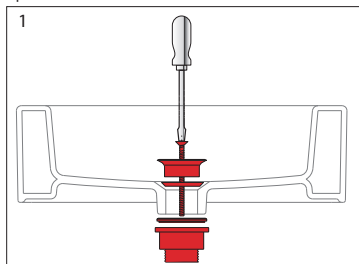

Laufen Ino Wall Basin with Shelf Left Hand Bowl with Fixing Bolts & Overflow 1 Taphole 900mm White

INSTALLATION INSTRUCTIONS - WALL BASIN:

Washbasins / Open valve / click clack valve

EN Guarantee/Liability only when assembled by a licensed plumber in accordance with the instructions and local regulations.

Open Valve

Click Clack Valve

Push to Close
 Push to Open

Plumbers, please ensure a copy of the Installation Instructions are left with the end user for future reference

LAUFEN

Bathroom Culture since 1892  www.laufen.com

Laufen Ino Wall Basin with Shelf Left Hand Bowl with Fixing Bolts & Overflow 1 Taphole 900mm White

INSTALLATION INSTRUCTIONS - COUNTER BASIN:

8.1630.0/.2

Einbauwaschtisch von oben
 Basin á inserer
 Lavabo per installazione sopra il piano del mobile
 Drop-in basin
 Lavabo de encimera
 Opbouwwashtafel
 Zápustné umyvadlo
 Įleidžiamas praustuvas
 Umywalka blatowa
 Felülről beépíthető mosdó
 Встраиваемая раковина
 Умивалник за вграждане