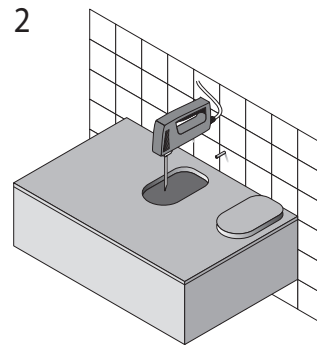

LAUFEN

Bathroom Culture since 1892 www.laufen.com

Laufen Ino Wall Basin with Shelf Left Hand Bowl with Fixing Bolts & Overflow 1 Taphole 900mm White

INSTALLATION INSTRUCTIONS - COUNTER BASIN:

8.1630.0/.2

Einbauwaschtisch von oben
Basin á inserer
Lavabo per installazione sopra il piano del mobile
Drop-in basin
Lavabo de encimera
Opbouwwashtafel
Zápustné umyvadlo
Įleidžiamas praustuvas
Umywalka blatowa
Felülről beépíthető mosdó
Встраиваемая раковина
Умивалник за вграждане

8.9630.0/.2

Schablone
Gabarit
Sagoma
Template
Plantilla
Sjabloon
Šablona
Šablonas
Szablon
Sablon
Лекало
Шаблон

CLEANING RECOMMENDATIONS:

We recommend the use of soapy water or approved cleaners. This product should not be cleaned with abrasive materials. Damage caused by any improper treatment is not covered by the product warranty. Refer to Warranty Conditions