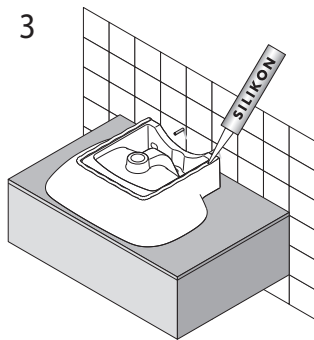

LAUFEN

Bathroom Culture since 1892 www.laufen.com

Laufen Ino Wall Basin with Shelf Left Hand Bowl with Fixing Bolts & Overflow 1 Taphole 900mm White

INSTALLATION INSTRUCTIONS - COUNTER BASIN:

8.1630.0/.2

Einbauwaschtisch von oben
Basin á inserer
Lavabo per installazione sopra il piano del mobile
Drop-in basin
Lavabo de encimera
Opbouwwashtafel
Zápustné umyvadlo
Įleidžiamas praustuvas
Umywalka blatowa
Felülről beépíthető mosdó
Встраиваемая раковина
Умивалник за вграждане

8.9630.0/.2

Schablone
Gabarit
Sagoma
Template
Plantilla
Sjabloon
Šablona
Šablonas
Szablon
Sablon
Лекало
Шаблон

CLEANING RECOMMENDATIONS:

We recommend the use of soapy water or approved cleaners. This product should not be cleaned with abrasive materials. Damage caused by any improper treatment is not covered by the product warranty. Refer to Warranty Conditions