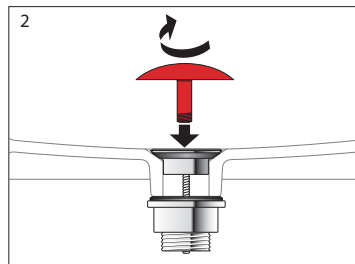

Laufen Ino Wall Basin with Shelf Left Hand Bowl with Fixing Bolts & Overflow 1 Taphole 900mm White

INSTALLATION INSTRUCTIONS - WALL BASIN:

Washbasins / Open valve / click clack valve

EN Guarantee/Liability only when assembled by a licensed plumber in accordance with the instructions and local regulations.

Open Valve

Click Clack Valve

Push to Close
 Push to Open

Plumbers, please ensure a copy of the Installation Instructions are left with the end user for future reference

LAUFEN

Bathroom Culture since 1892  www.laufen.com

Laufen Ino Wall Basin with Shelf Left Hand Bowl with Fixing Bolts & Overflow 1 Taphole 900mm White

INSTALLATION INSTRUCTIONS - COUNTER BASIN:

8.1630.0/.2

Einbauwaschtisch von oben
 Basin á inserer
 Lavabo per installazione sopra il piano del mobile
 Drop-in basin
 Lavabo de encimera
 Opbouwwashtafel
 Zápustné umyvadlo
 Įleidžiamas praustuvas
 Umywalka blatowa
 Felülről beépíthető mosdó
 Встраиваемая раковина
 Умивалник за вграждане