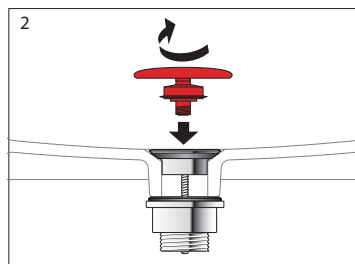

Laufen Ino Wall Basin with Shelf Left Hand Bowl with Fixing Bolts & Overflow 1 Taphole 900mm White

INSTALLATION INSTRUCTIONS - WALL BASIN:

Washbasins / Open valve / click clack valve

EN Guarantee/Liability only when assembled by a licensed plumber in accordance with the instructions and local regulations.

Open Valve

Click Clack Valve

Push to Close
 Push to Open

Plumbers, please ensure a copy of the Installation Instructions are left with the end user for future reference

LAUFEN

Bathroom Culture since 1892  www.laufen.com

Laufen Ino Wall Basin with Shelf Left Hand Bowl with Fixing Bolts & Overflow 1 Taphole 900mm White

INSTALLATION INSTRUCTIONS - COUNTER BASIN:

8.1630.0/.2

Einbauwaschtisch von oben
 Basin á inserer
 Lavabo per installazione sopra il piano del mobile
 Drop-in basin
 Lavabo de encimera
 Opbouwwashtafel
 Zápustné umyvadlo
 Įleidžiamas praustuvas
 Umywalka blatowa
 Felülről beépíthető mosdó
 Встраиваемая раковина
 Умивалник за вграждане