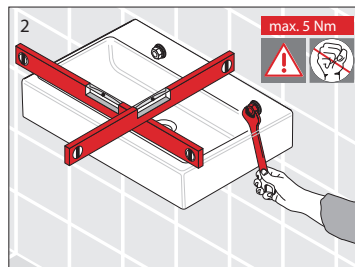

Laufen Ino Wall Basin with Shelf Left Hand Bowl with Fixing Bolts & Overflow 1 Taphole 900mm White

INSTALLATION INSTRUCTIONS - WALL BASIN:

Washbasins / Open valve / click clack valve

EN Guarantee/Liability only when assembled by a licensed plumber in accordance with the instructions and local regulations.

Open Valve

Click Clack Valve

Push to Close
 Push to Open

Plumbers, please ensure a copy of the Installation Instructions are left with the end user for future reference

LAUFEN

Bathroom Culture since 1892  www.laufen.com

Laufen Ino Wall Basin with Shelf Left Hand Bowl with Fixing Bolts & Overflow 1 Taphole 900mm White

INSTALLATION INSTRUCTIONS - COUNTER BASIN:

8.1630.0/.2

Einbauwaschtisch von oben
 Basin á inserer
 Lavabo per installazione sopra il piano del mobile
 Drop-in basin
 Lavabo de encimera
 Opbouwwashtafel
 Zápustné umyvadlo
 Įleidžiamas praustuvas
 Umywalka blatowa
 Felülről beépíthető mosdó
 Встраиваемая раковина
 Умивалник за вграждане