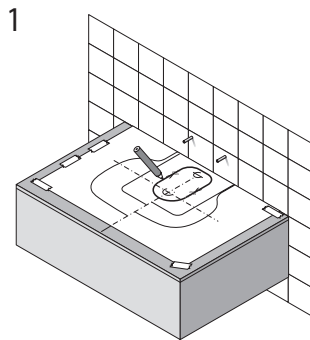

LAUFEN

Bathroom Culture since 1892 www.laufen.com

Laufen Ino Wall Basin with Shelf Left Hand Bowl with Fixing Bolts & Overflow 1 Taphole 900mm White

INSTALLATION INSTRUCTIONS - COUNTER BASIN:

8.1630.0/.2

Einbauwaschtisch von oben
Basin á inserer
Lavabo per installazione sopra il piano del mobile
Drop-in basin
Lavabo de encimera
Opbouwwashtafel
Zápustné umyvadlo
Įleidžiamas praustuvas
Umywalka blatowa
Felülről beépíthető mosdó
Встраиваемая раковина
Умивалник за вграждане

8.9630.0/.2

Schablone
Gabarit
Sagoma
Template
Plantilla
Sjabloon
Šablona
Šablonas
Szablon
Sablon
Лекало
Шаблон

CLEANING RECOMMENDATIONS:

We recommend the use of soapy water or approved cleaners. This product should not be cleaned with abrasive materials. Damage caused by any improper treatment is not covered by the product warranty. Refer to Warranty Conditions