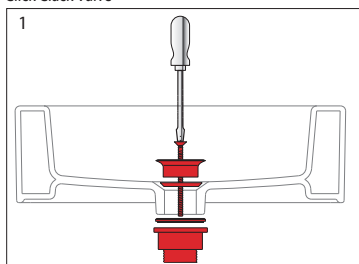

Laufen Ino Wall Basin with Shelf Left Hand Bowl with Fixing Bolts & Overflow 1 Taphole 900mm White

INSTALLATION INSTRUCTIONS - WALL BASIN:

Washbasins / Open valve / click clack valve

EN Guarantee/Liability only when assembled by a licensed plumber in accordance with the instructions and local regulations.

Open Valve

Click Clack Valve

Push to Close
 Push to Open

Plumbers, please ensure a copy of the Installation Instructions are left with the end user for future reference

LAUFEN

Bathroom Culture since 1892  www.laufen.com

Laufen Ino Wall Basin with Shelf Left Hand Bowl with Fixing Bolts & Overflow 1 Taphole 900mm White

INSTALLATION INSTRUCTIONS - COUNTER BASIN:

8.1630.0/.2

Einbauwaschtisch von oben
 Basin á inserer
 Lavabo per installazione sopra il piano del mobile
 Drop-in basin
 Lavabo de encimera
 Opbouwwashtafel
 Zápustné umyvadlo
 Įleidžiamas praustuvas
 Umywalka blatowa
 Felülről beépíthető mosdó
 Встраиваемая раковина
 Умивалник за вграждане