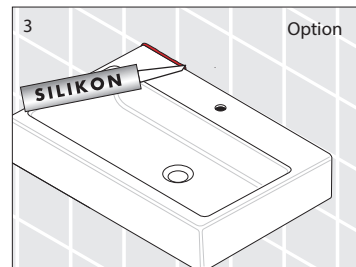

Laufen Ino Wall Basin with Shelf Left Hand Bowl with Fixing Bolts & Overflow 1 Taphole 900mm White

INSTALLATION INSTRUCTIONS - WALL BASIN:

Washbasins / Open valve / click clack valve

EN Guarantee/Liability only when assembled by a licensed plumber in accordance with the instructions and local regulations.

Open Valve

Click Clack Valve

Push to Close
 Push to Open

Plumbers, please ensure a copy of the Installation Instructions are left with the end user for future reference

LAUFEN

Bathroom Culture since 1892  www.laufen.com

Laufen Ino Wall Basin with Shelf Left Hand Bowl with Fixing Bolts & Overflow 1 Taphole 900mm White

INSTALLATION INSTRUCTIONS - COUNTER BASIN:

8.1630.0/.2

Einbauwaschtisch von oben
 Basin á inserer
 Lavabo per installazione sopra il piano del mobile
 Drop-in basin
 Lavabo de encimera
 Opbouwwashtafel
 Zápustné umyvadlo
 Įleidžiamas praustuvas
 Umywalka blatowa
 Felülről beépíthető mosdó
 Встраиваемая раковина
 Умивалник за вграждане