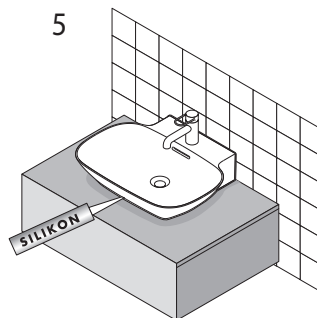

LAUFEN

Bathroom Culture since 1892 www.laufen.com

Laufen Ino Wall Basin with Shelf Left Hand Bowl with Fixing Bolts & Overflow 1 Taphole 900mm White

INSTALLATION INSTRUCTIONS - COUNTER BASIN:

8.1630.0/.2

Einbauwaschtisch von oben
Basin á inserer
Lavabo per installazione sopra il piano del mobile
Drop-in basin
Lavabo de encimera
Opbouwwashtafel
Zápustné umyvadlo
Įleidžiamas praustuvas
Umywalka blatowa
Felülről beépíthető mosdó
Встраиваемая раковина
Умивалник за вграждане

8.9630.0/.2

Schablone
Gabarit
Sagoma
Template
Plantilla
Sjabloon
Šablona
Šablonas
Szablon
Sablon
Лекало
Шаблон

CLEANING RECOMMENDATIONS:

We recommend the use of soapy water or approved cleaners. This product should not be cleaned with abrasive materials. Damage caused by any improper treatment is not covered by the product warranty. Refer to Warranty Conditions