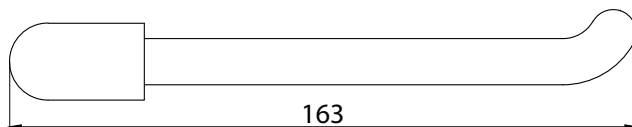

mizu

Mizu Soothe Toilet Roll Holder Chrome

9504039

SPECIFICATIONS

Recommended Use	Domestic, Hotel and Commercial
Colour	Chrome
Material	Brass

WARRANTY

Domestic Use Replacement Only 10 Years

Please refer to Warranty Page for full Terms and Conditions