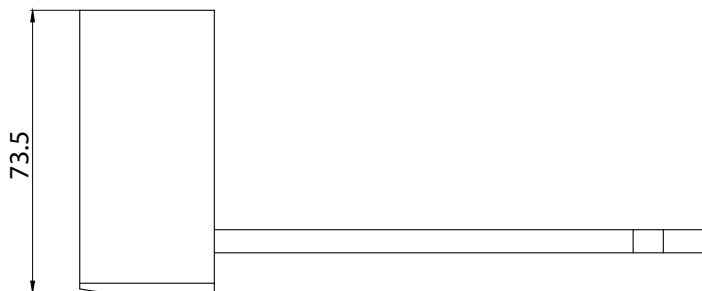

mizu

Mizu Soothe Toilet Roll Holder Chrome

9504039

SPECIFICATIONS

Recommended Use	Domestic, Hotel and Commercial
Colour	Chrome
Material	Brass

WARRANTY

Domestic Use Replacement Only 10 Years

Please refer to Warranty Page for full Terms and Conditions