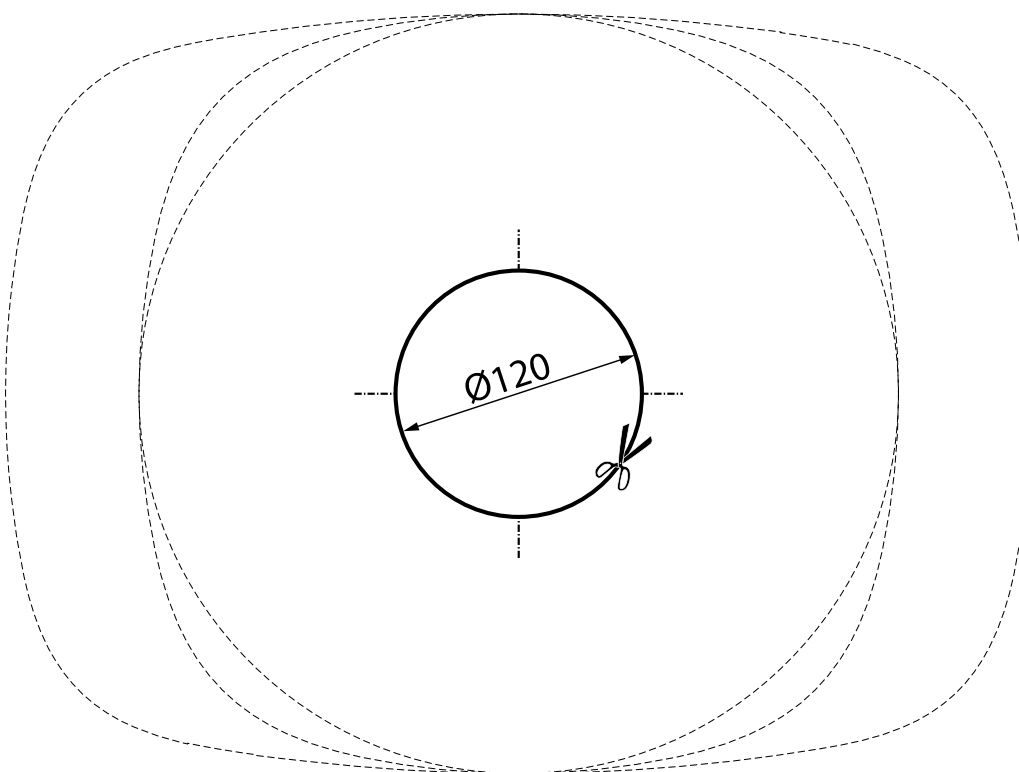

ROCA

INSPIRA SOFT SQUARE VESSEL

370MM X 500MM

Dimensions are nominal measurements only.

SPECIFICATIONS

| | |
|------------------------------|--|
| Recommended use | Domestic, Hotel & Commercial |
| Material | Fine Ceramic |
| Colour | White |
| Capacity | 17.75 Litres |
| Weight | 6.4kg |
| Tap hole availability | 0 Tap hole |
| Overflow | No |
| Plug and Waste option | Open Waste with Ceramic Cover - 9507172 (Sold separately) |

Damage caused by any improper treatment is not covered by the product warranty. Refer to Warranty Conditions.

ROCA

INSPIRA SOFT SQUARE VESSEL 370MM X 500MM**INSTALLATION INSTRUCTIONS**

Plumbers, please ensure a copy of the installation instructions is left with the end user for future reference

ROCA

INSPIRA SOFT SQUARE VESSEL 370MM X 500MM**INSTALLATION INSTRUCTIONS**

Recommended tap placement only.

Specific dimensions apply for Tap selected.

Plumbers, please ensure a copy of the installation instructions is left with the end user for future reference