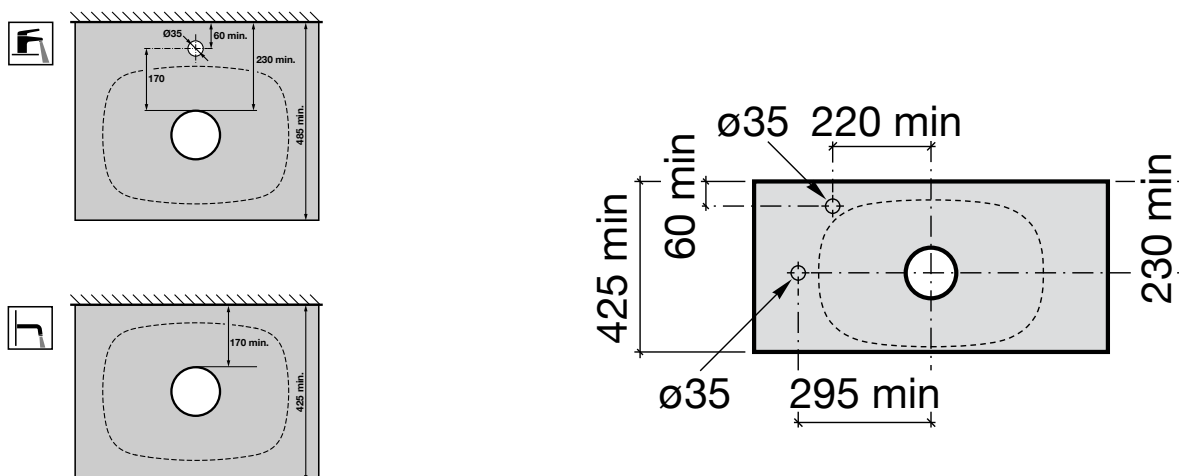

ROCA

INSPIRA SOFT SQUARE VESSEL

370MM X 500MM

Dimensions are nominal measurements only.

SPECIFICATIONS

| | |
|------------------------------|--|
| Recommended use | Domestic, Hotel & Commercial |
| Material | Fine Ceramic |
| Colour | White |
| Capacity | 17.75 Litres |
| Weight | 6.4kg |
| Tap hole availability | 0 Tap hole |
| Overflow | No |
| Plug and Waste option | Open Waste with Ceramic Cover - 9507172 (Sold separately) |

Damage caused by any improper treatment is not covered by the product warranty. Refer to Warranty Conditions.

ROCA

INSPIRA SOFT SQUARE VESSEL 370MM X 500MM**INSTALLATION INSTRUCTIONS**

Plumbers, please ensure a copy of the installation instructions is left with the end user for future reference

ROCA

INSPIRA SOFT SQUARE VESSEL 370MM X 500MM**INSTALLATION INSTRUCTIONS**

Recommended tap placement only.

Specific dimensions apply for Tap selected.

Plumbers, please ensure a copy of the installation instructions is left with the end user for future reference