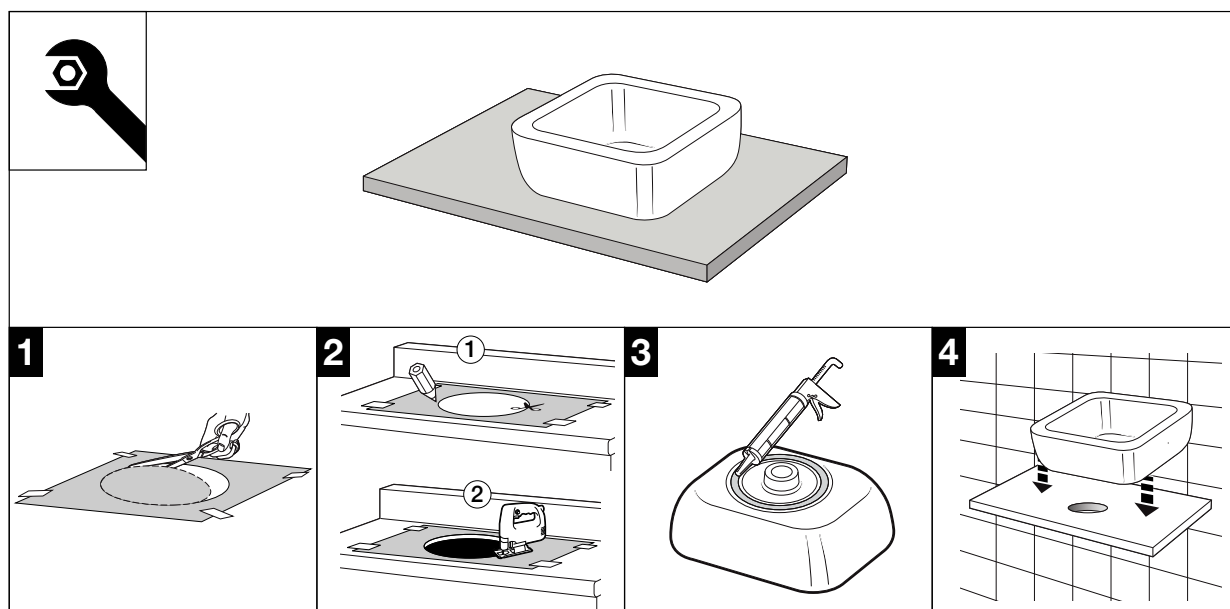

ROCA

INSPIRA SOFT SQUARE VESSEL

370MM X 500MM

Dimensions are nominal measurements only.

SPECIFICATIONS

| | |
|------------------------------|--|
| Recommended use | Domestic, Hotel & Commercial |
| Material | Fine Ceramic |
| Colour | White |
| Capacity | 17.75 Litres |
| Weight | 6.4kg |
| Tap hole availability | 0 Tap hole |
| Overflow | No |
| Plug and Waste option | Open Waste with Ceramic Cover - 9507172 (Sold separately) |

Damage caused by any improper treatment is not covered by the product warranty. Refer to Warranty Conditions.

ROCA

INSPIRA SOFT SQUARE VESSEL 370MM X 500MM**INSTALLATION INSTRUCTIONS**

Plumbers, please ensure a copy of the installation instructions is left with the end user for future reference

ROCA

INSPIRA SOFT SQUARE VESSEL 370MM X 500MM**INSTALLATION INSTRUCTIONS**

Recommended tap placement only.

Specific dimensions apply for Tap selected.

Plumbers, please ensure a copy of the installation instructions is left with the end user for future reference