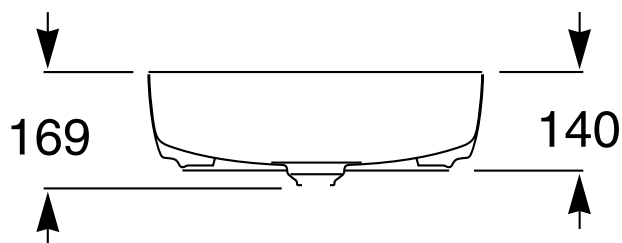

ROCA

INSPIRA SOFT SQUARE VESSEL

370MM X 500MM

Dimensions are nominal measurements only.

SPECIFICATIONS

| | |
|------------------------------|--|
| Recommended use | Domestic, Hotel & Commercial |
| Material | Fine Ceramic |
| Colour | White |
| Capacity | 17.75 Litres |
| Weight | 6.4kg |
| Tap hole availability | 0 Tap hole |
| Overflow | No |
| Plug and Waste option | Open Waste with Ceramic Cover - 9507172 (Sold separately) |

Damage caused by any improper treatment is not covered by the product warranty. Refer to Warranty Conditions.

ROCA

INSPIRA SOFT SQUARE VESSEL 370MM X 500MM**INSTALLATION INSTRUCTIONS**

Plumbers, please ensure a copy of the installation instructions is left with the end user for future reference

ROCA

INSPIRA SOFT SQUARE VESSEL 370MM X 500MM**INSTALLATION INSTRUCTIONS**

Recommended tap placement only.

Specific dimensions apply for Tap selected.

Plumbers, please ensure a copy of the installation instructions is left with the end user for future reference