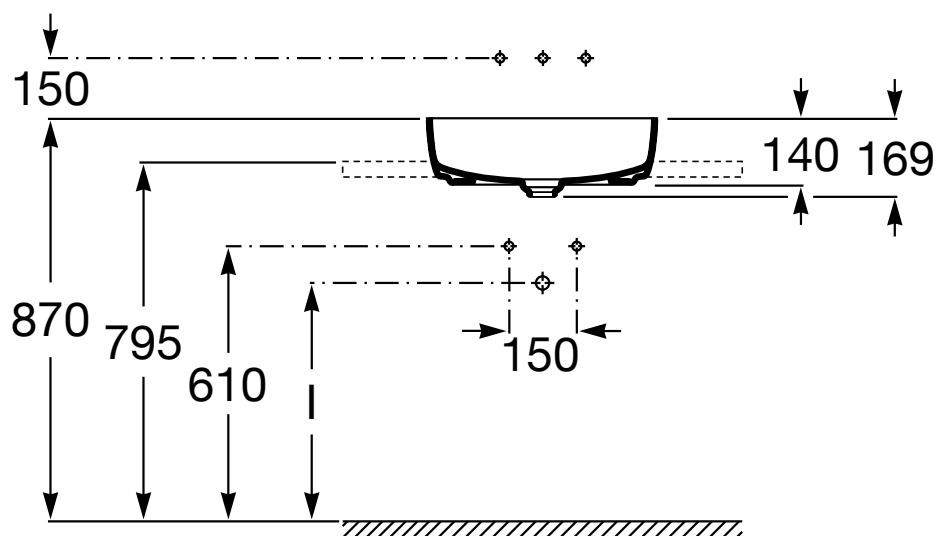

ROCA

INSPIRA SOFT SQUARE VESSEL

370MM X 500MM

Dimensions are nominal measurements only.

SPECIFICATIONS

| | |
|------------------------------|--|
| Recommended use | Domestic, Hotel & Commercial |
| Material | Fine Ceramic |
| Colour | White |
| Capacity | 17.75 Litres |
| Weight | 6.4kg |
| Tap hole availability | 0 Tap hole |
| Overflow | No |
| Plug and Waste option | Open Waste with Ceramic Cover - 9507172 (Sold separately) |

Damage caused by any improper treatment is not covered by the product warranty. Refer to Warranty Conditions.

ROCA

INSPIRA SOFT SQUARE VESSEL 370MM X 500MM**INSTALLATION INSTRUCTIONS**

Plumbers, please ensure a copy of the installation instructions is left with the end user for future reference

ROCA

INSPIRA SOFT SQUARE VESSEL 370MM X 500MM**INSTALLATION INSTRUCTIONS**

Recommended tap placement only.

Specific dimensions apply for Tap selected.

Plumbers, please ensure a copy of the installation instructions is left with the end user for future reference