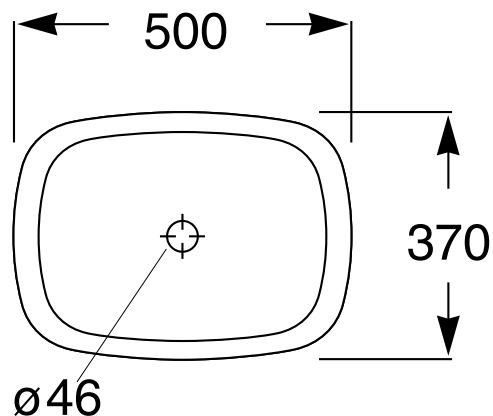

ROCA

INSPIRA SOFT SQUARE VESSEL

370MM X 500MM

Dimensions are nominal measurements only.

SPECIFICATIONS

| | |
|------------------------------|--|
| Recommended use | Domestic, Hotel & Commercial |
| Material | Fine Ceramic |
| Colour | White |
| Capacity | 17.75 Litres |
| Weight | 6.4kg |
| Tap hole availability | 0 Tap hole |
| Overflow | No |
| Plug and Waste option | Open Waste with Ceramic Cover - 9507172 (Sold separately) |

Damage caused by any improper treatment is not covered by the product warranty. Refer to Warranty Conditions.

ROCA

INSPIRA SOFT SQUARE VESSEL 370MM X 500MM**INSTALLATION INSTRUCTIONS**

Plumbers, please ensure a copy of the installation instructions is left with the end user for future reference

ROCA

INSPIRA SOFT SQUARE VESSEL 370MM X 500MM**INSTALLATION INSTRUCTIONS**

Recommended tap placement only.

Specific dimensions apply for Tap selected.

Plumbers, please ensure a copy of the installation instructions is left with the end user for future reference