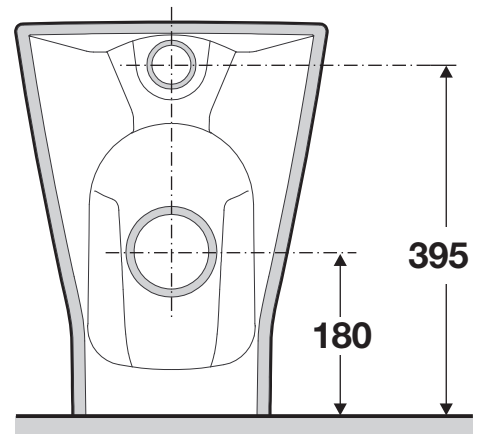

Roca

FLOOR STANDING INDEPENDENT CISTERN WC

S-TRAP

AV0007000R

RANGE	X (mm)
MERIDIAN	95
 MERIDIAN CARE	220 (min) 270 (max)
The GAP	95 (min) 125 (max)

P-TRAP

RANGE	Y (mm)
MERIDIAN	95
 MERIDIAN CARE	320
The GAP	125