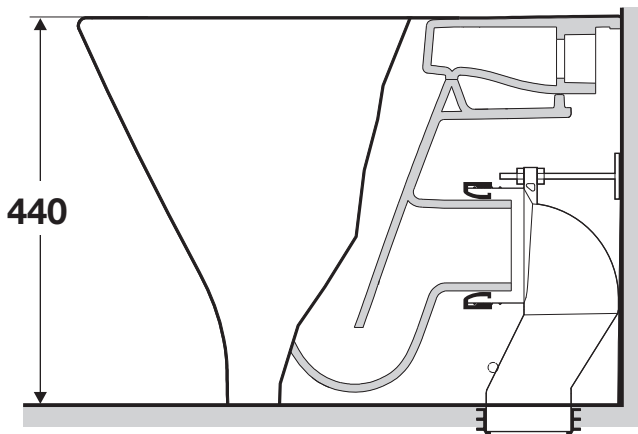

Roca

FLOOR STANDING INDEPENDENT CISTERN WC

S-TRAP

AV0007000R

RANGE	X (mm)
MERIDIAN	95
 MERIDIAN CARE	220 (min) 270 (max)
The GAP	95 (min) 125 (max)

P-TRAP

RANGE	Y (mm)
MERIDIAN	95
 MERIDIAN CARE	320
The GAP	125