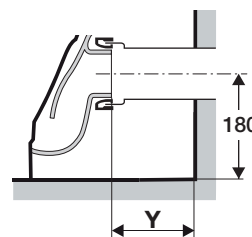

Roca

FLOOR STANDING INDEPENDENT CISTERN WC

S-TRAP

AV0007000R

RANGE	X (mm)
MERIDIAN	95
 MERIDIAN CARE	220 (min) 270 (max)
The GAP	95 (min) 125 (max)

P-TRAP

RANGE	Y (mm)
MERIDIAN	95
 MERIDIAN CARE	320
The GAP	125