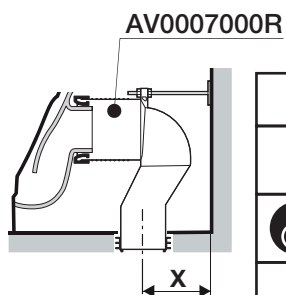

Roca

FLOOR STANDING INDEPENDENT CISTERN WC

S-TRAP

AV0007000R

RANGE	X (mm)
MERIDIAN	95
 MERIDIAN CARE	220 (min) 270 (max)
The GAP	95 (min) 125 (max)

P-TRAP

RANGE	Y (mm)
MERIDIAN	95
 MERIDIAN CARE	320
The GAP	125