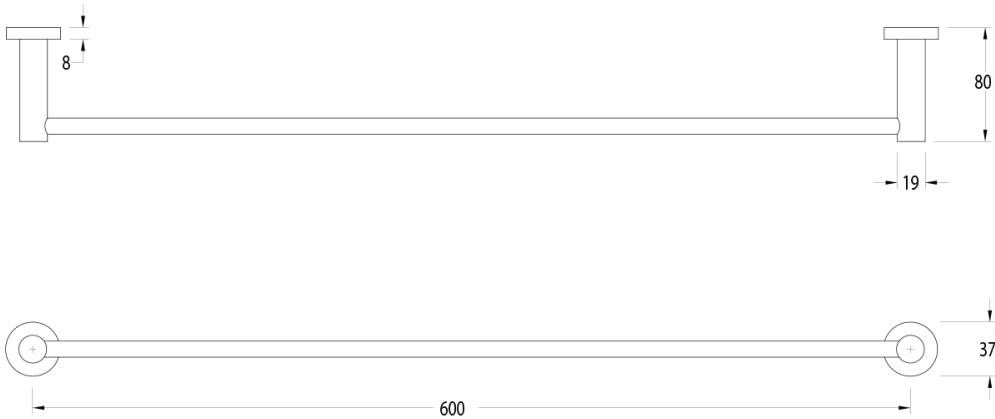

Milli Mood Edit Single Towel Rail 600mm PVD Brushed Bronze

9511105

SPECIFICATIONS

Recommended Use	Domestic, Hotel & Commercial
Colour	Brushed Bronze
Material	DR Brass

WARRANTY

Replacement Only - Domestic Use 15 Years

Please refer to Warranty Page for full Terms and Conditions

Dimensions are nominal measurements only.

CLEANING RECOMMENDATIONS:

We recommend the use of soapy water or approved cleaners. This product should not be cleaned with abrasive materials. Damage caused by any improper treatment is not covered by the product warranty. Refer to Warranty Conditions

Disclaimer: Products in this specification manual must by regulation be installed by licensed and registered trade people. The manufacturer/distributor reserves the right to vary specifications or delete models from their range without prior notification. Dimensions are nominal measurements only. Dimensions and set-outs listed are correct at time of publication however the manufacturer/distributor takes no responsibility for printing errors.

Published 28/03/2022

To see the complete Milli range go to
www.reece.com.au