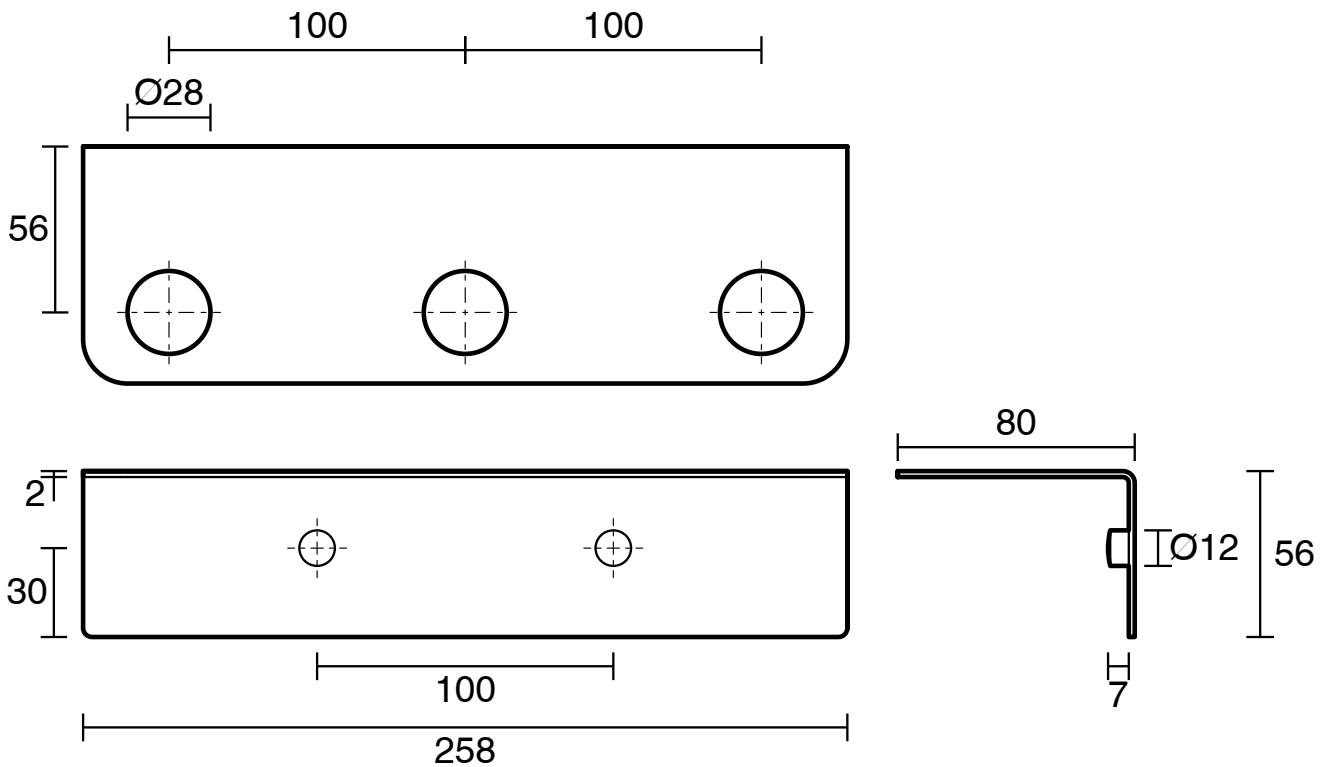

Mizu Drift Soap Bottle Holder Triple Brushed Brass

2269160

SPECIFICATIONS

Recommended Use	Domestic, Hotel & Commercial
Colour	Brushed Brass
Material	Brass

WARRANTY

Replacement Only - Domestic Use	10 Years
Parts Replacement Only	12 Months

Please refer to Warranty Page for full Terms and Conditions

Dimensions are nominal measurements only.

CLEANING RECOMMENDATIONS:

We recommend the use of soapy water or approved cleaners. This product should not be cleaned with abrasive materials. Damage caused by any improper treatment is not covered by the product warranty. Refer to Warranty Conditions

Disclaimer: Products in this specification manual must by regulation be installed by licensed and registered trade people. The manufacturer/distributor reserves the right to vary specifications or delete models from their range without prior notification. Dimensions are nominal measurements only. Dimensions and set-outs listed are correct at time of publication however the manufacturer/distributor takes no responsibility for printing errors.

Published 21/03/2024

To see the complete Mizu range go to www.reece.com.au