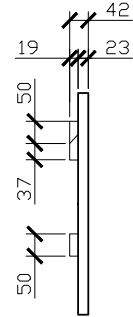

Ballerina Round Mirror

SPECIFICATIONS

| | |
|------------------------------|----------------------------------------------------------------------------------------------------------|
| Recommended Use | Domestic, Hotel & Commercial |
| Mirror Trim Material | 23mm American Oak veneer |
| Mirror Frame Material | 2 Pack Polyurethane on High Moisture Resistant MDF |
| Mirror Material | 4mm Australian made safety mirror |
| Colour Variations | Please refer to the Colour, Finish and Material Variations Document on the Website for more information. |
| Fixing | Bolted / Screwed to Wall by a Licensed Trades Person (not included) |
| Mounting | 19mm Split Bracket System (Supplied) |

| CUSTOM SIZES | RND400-600 | RND601-800 | RND801-1000 | RND1001-1200 |
|---------------------------|------------|------------|-------------|--------------|
| Diameter (mm) | 400-600 | 601-800 | 801-1000 | 1001-1200 |
| Overall depth (mm) | 42 | 42 | 42 | 42 |

ISSY

Ballerina Round Mirror

STANDARD SIZES

500DIA x 42D

700DIA x 42D

900DIA x 42D

1000DIA x 42D

1100DIA x 42D

SIDE VIEW for all sizes

Ballerina Round Mirror

400-600DIA x 42D

CUSTOM SIZES

SIDE VIEW for all sizes

601-800W x 42D

801-1000W x 42D

1001-1200W x 42D