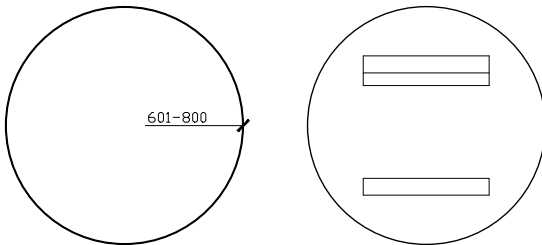

Ballerina Round Mirror

SPECIFICATIONS

| | |
|------------------------------|----------------------------------------------------------------------------------------------------------|
| Recommended Use | Domestic, Hotel & Commercial |
| Mirror Trim Material | 23mm American Oak veneer |
| Mirror Frame Material | 2 Pack Polyurethane on High Moisture Resistant MDF |
| Mirror Material | 4mm Australian made safety mirror |
| Colour Variations | Please refer to the Colour, Finish and Material Variations Document on the Website for more information. |
| Fixing | Bolted / Screwed to Wall by a Licensed Trades Person (not included) |
| Mounting | 19mm Split Bracket System (Supplied) |

| CUSTOM SIZES | RND400-600 | RND601-800 | RND801-1000 | RND1001-1200 |
|---------------------------|------------|------------|-------------|--------------|
| Diameter (mm) | 400-600 | 601-800 | 801-1000 | 1001-1200 |
| Overall depth (mm) | 42 | 42 | 42 | 42 |

ISSY

Ballerina Round Mirror

STANDARD SIZES

500DIA x 42D

700DIA x 42D

900DIA x 42D

1000DIA x 42D

1100DIA x 42D

SIDE VIEW for all sizes

Ballerina Round Mirror

400-600DIA x 42D

CUSTOM SIZES

SIDE VIEW for all sizes

601-800W x 42D

801-1000W x 42D

1001-1200W x 42D