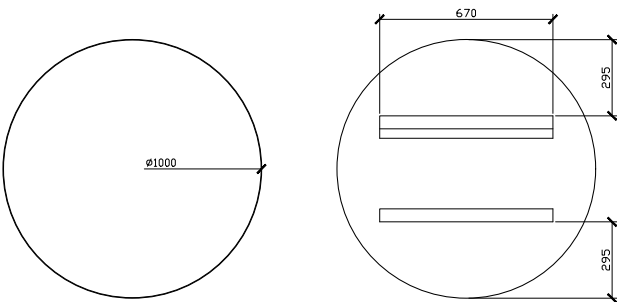

Ballerina Round Mirror

SPECIFICATIONS

| | |
|------------------------------|----------------------------------------------------------------------------------------------------------|
| Recommended Use | Domestic, Hotel & Commercial |
| Mirror Trim Material | 23mm American Oak veneer |
| Mirror Frame Material | 2 Pack Polyurethane on High Moisture Resistant MDF |
| Mirror Material | 4mm Australian made safety mirror |
| Colour Variations | Please refer to the Colour, Finish and Material Variations Document on the Website for more information. |
| Fixing | Bolted / Screwed to Wall by a Licensed Trades Person (not included) |
| Mounting | 19mm Split Bracket System (Supplied) |

| CUSTOM SIZES | RND400-600 | RND601-800 | RND801-1000 | RND1001-1200 |
|---------------------------|------------|------------|-------------|--------------|
| Diameter (mm) | 400-600 | 601-800 | 801-1000 | 1001-1200 |
| Overall depth (mm) | 42 | 42 | 42 | 42 |

ISSY

Ballerina Round Mirror

STANDARD SIZES

500DIA x 42D

700DIA x 42D

900DIA x 42D

1000DIA x 42D

1100DIA x 42D

SIDE VIEW for all sizes

Ballerina Round Mirror

400-600DIA x 42D

CUSTOM SIZES

SIDE VIEW for all sizes

601-800W x 42D

801-1000W x 42D

1001-1200W x 42D