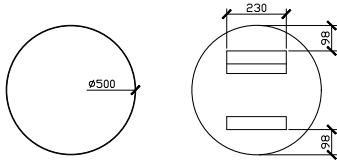

To see the complete Issy range go to www.reece.com.au/bathrooms

| STANDARD SIZES | RND500 | RND700 | RND900 | RND1000 | RND1100 |
|---------------------------|--------|--------|--------|---------|---------|
| Diameter (mm) | 500 | 700 | 900 | 1000 | 1100 |
| Overall depth (mm) | 42 | 42 | 42 | 42 | 42 |

| CUSTOM SIZES | RND400-600 | RND601-800 | RND801-1000 | RND1001-1200 |
|---------------------------|------------|------------|-------------|--------------|
| Diameter (mm) | 400-600 | 601-800 | 801-1000 | 1001-1200 |
| Overall depth (mm) | 42 | 42 | 42 | 42 |

ISSY

Ballerina Round Mirror

STANDARD SIZES

500DIA x 42D

700DIA x 42D

900DIA x 42D

1000DIA x 42D

1100DIA x 42D

SIDE VIEW for all sizes

Ballerina Round Mirror

400-600DIA x 42D

CUSTOM SIZES

SIDE VIEW for all sizes

601-800W x 42D

801-1000W x 42D

1001-1200W x 42D