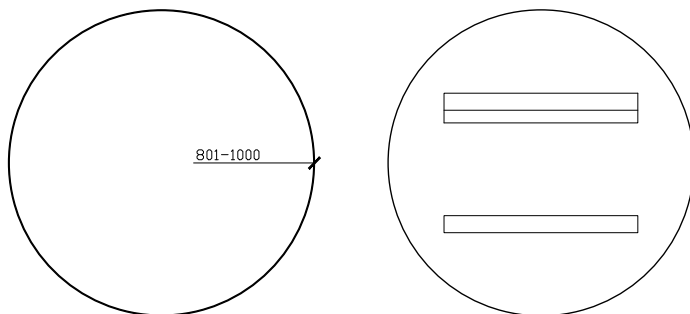

Ballerina Round Mirror

SPECIFICATIONS

| | |
|------------------------------|----------------------------------------------------------------------------------------------------------|
| Recommended Use | Domestic, Hotel & Commercial |
| Mirror Trim Material | 23mm American Oak veneer |
| Mirror Frame Material | 2 Pack Polyurethane on High Moisture Resistant MDF |
| Mirror Material | 4mm Australian made safety mirror |
| Colour Variations | Please refer to the Colour, Finish and Material Variations Document on the Website for more information. |
| Fixing | Bolted / Screwed to Wall by a Licensed Trades Person (not included) |
| Mounting | 19mm Split Bracket System (Supplied) |

ISSY

Ballerina Round Mirror

STANDARD SIZES

500DIA x 42D

700DIA x 42D

900DIA x 42D

1000DIA x 42D

1100DIA x 42D

SIDE VIEW for all sizes

Ballerina Round Mirror

400-600DIA x 42D

CUSTOM SIZES

SIDE VIEW for all sizes

601-800W x 42D

801-1000W x 42D

1001-1200W x 42D