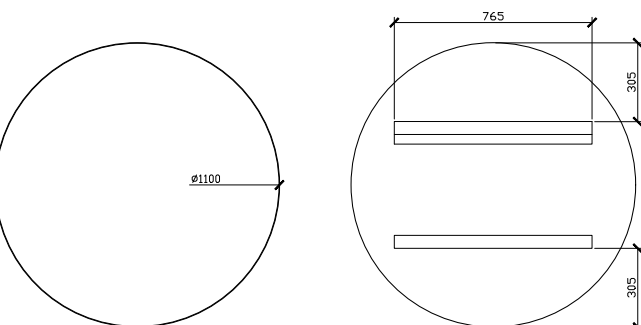

Ballerina Round Mirror

SPECIFICATIONS

| | |
|------------------------------|----------------------------------------------------------------------------------------------------------|
| Recommended Use | Domestic, Hotel & Commercial |
| Mirror Trim Material | 23mm American Oak veneer |
| Mirror Frame Material | 2 Pack Polyurethane on High Moisture Resistant MDF |
| Mirror Material | 4mm Australian made safety mirror |
| Colour Variations | Please refer to the Colour, Finish and Material Variations Document on the Website for more information. |
| Fixing | Bolted / Screwed to Wall by a Licensed Trades Person (not included) |
| Mounting | 19mm Split Bracket System (Supplied) |

| CUSTOM SIZES | RND400-600 | RND601-800 | RND801-1000 | RND1001-1200 |
|---------------------------|------------|------------|-------------|--------------|
| Diameter (mm) | 400-600 | 601-800 | 801-1000 | 1001-1200 |
| Overall depth (mm) | 42 | 42 | 42 | 42 |

ISSY

Ballerina Round Mirror

STANDARD SIZES

500DIA x 42D

700DIA x 42D

900DIA x 42D

1000DIA x 42D

1100DIA x 42D

SIDE VIEW for all sizes

Ballerina Round Mirror

400-600DIA x 42D

CUSTOM SIZES

SIDE VIEW for all sizes

601-800W x 42D

801-1000W x 42D

1001-1200W x 42D