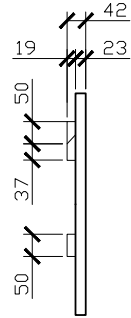

Ballerina Round Mirror

SPECIFICATIONS

| | |
|------------------------------|----------------------------------------------------------------------------------------------------------|
| Recommended Use | Domestic, Hotel & Commercial |
| Mirror Trim Material | 23mm American Oak veneer |
| Mirror Frame Material | 2 Pack Polyurethane on High Moisture Resistant MDF |
| Mirror Material | 4mm Australian made safety mirror |
| Colour Variations | Please refer to the Colour, Finish and Material Variations Document on the Website for more information. |
| Fixing | Bolted / Screwed to Wall by a Licensed Trades Person (not included) |
| Mounting | 19mm Split Bracket System (Supplied) |

| CUSTOM SIZES | RND400-600 | RND601-800 | RND801-1000 | RND1001-1200 |
|---------------------------|------------|------------|-------------|--------------|
| Diameter (mm) | 400-600 | 601-800 | 801-1000 | 1001-1200 |
| Overall depth (mm) | 42 | 42 | 42 | 42 |

ISSY

Ballerina Round Mirror

STANDARD SIZES

500DIA x 42D

700DIA x 42D

900DIA x 42D

1000DIA x 42D

1100DIA x 42D

SIDE VIEW for all sizes

Ballerina Round Mirror

400-600DIA x 42D

CUSTOM SIZES

SIDE VIEW for all sizes

601-800W x 42D

801-1000W x 42D

1001-1200W x 42D