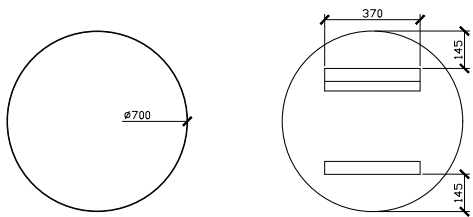

Ballerina Round Mirror

SPECIFICATIONS

| | |
|------------------------------|----------------------------------------------------------------------------------------------------------|
| Recommended Use | Domestic, Hotel & Commercial |
| Mirror Trim Material | 23mm American Oak veneer |
| Mirror Frame Material | 2 Pack Polyurethane on High Moisture Resistant MDF |
| Mirror Material | 4mm Australian made safety mirror |
| Colour Variations | Please refer to the Colour, Finish and Material Variations Document on the Website for more information. |
| Fixing | Bolted / Screwed to Wall by a Licensed Trades Person (not included) |
| Mounting | 19mm Split Bracket System (Supplied) |

| CUSTOM SIZES | RND400-600 | RND601-800 | RND801-1000 | RND1001-1200 |
|---------------------------|------------|------------|-------------|--------------|
| Diameter (mm) | 400-600 | 601-800 | 801-1000 | 1001-1200 |
| Overall depth (mm) | 42 | 42 | 42 | 42 |

ISSY

Ballerina Round Mirror

STANDARD SIZES

500DIA x 42D

700DIA x 42D

900DIA x 42D

1000DIA x 42D

1100DIA x 42D

SIDE VIEW for all sizes

Ballerina Round Mirror

400-600DIA x 42D

CUSTOM SIZES

SIDE VIEW for all sizes

601-800W x 42D

801-1000W x 42D

1001-1200W x 42D