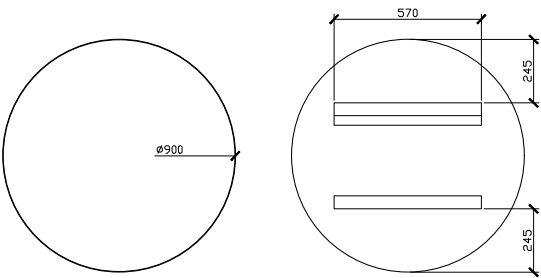

Ballerina Round Mirror

SPECIFICATIONS

| | |
|------------------------------|----------------------------------------------------------------------------------------------------------|
| Recommended Use | Domestic, Hotel & Commercial |
| Mirror Trim Material | 23mm American Oak veneer |
| Mirror Frame Material | 2 Pack Polyurethane on High Moisture Resistant MDF |
| Mirror Material | 4mm Australian made safety mirror |
| Colour Variations | Please refer to the Colour, Finish and Material Variations Document on the Website for more information. |
| Fixing | Bolted / Screwed to Wall by a Licensed Trades Person (not included) |
| Mounting | 19mm Split Bracket System (Supplied) |

| CUSTOM SIZES | RND400-600 | RND601-800 | RND801-1000 | RND1001-1200 |
|---------------------------|------------|------------|-------------|--------------|
| Diameter (mm) | 400-600 | 601-800 | 801-1000 | 1001-1200 |
| Overall depth (mm) | 42 | 42 | 42 | 42 |

ISSY

Ballerina Round Mirror

STANDARD SIZES

500DIA x 42D

700DIA x 42D

900DIA x 42D

1000DIA x 42D

1100DIA x 42D

SIDE VIEW for all sizes

Ballerina Round Mirror

400-600DIA x 42D

CUSTOM SIZES

SIDE VIEW for all sizes

601-800W x 42D

801-1000W x 42D

1001-1200W x 42D