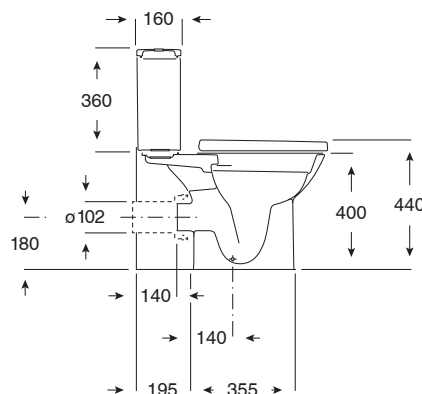

Roca Debba Rimless Close Coupled P Trap Bottom Inlet Toilet Suite (4 Star)

1831008

SPECIFICATIONS

Recommended Use	Domestic, Hotel & Commercial
Pan Material	Vitreous China
Toilet Seat Material	UF (Urea-Formaldehyde & Thermoset)
Weight of Pan	28 kg
Weight of Cistern	13 kg
Water Inlet Position	Bottom Inlet
Toilet Seat Type	Soft Close Quick Release
Rim Configuration	Rimless
Pan Outlet Type	P trap
Pan Fixing	Screwed to floor using brackets (supplied) and bedded with sealant

Inlet Valve Recommended Maximum Pressure 1000 kPa

WARRANTY

Warranty - Domestic Use	15 Years
Spare Parts & Labour	12 Months

Please refer to Warranty Page for full Terms and Conditions

Dimensions are nominal measurements only.

CLEANING RECOMMENDATIONS:

We recommend the use of soapy water or approved cleaners. This product should not be cleaned with abrasive materials. Damage caused by any improper treatment is not covered by the product warranty. Refer to Warranty Conditions

Disclaimer: Products in this specification manual must by regulation be installed by licensed and registered trade people. The manufacturer/distributor reserves the right to vary specifications or delete models from their range without prior notification. Dimensions are nominal measurements only. Dimensions and set-outs listed are correct at time of publication however the manufacturer/distributor takes no responsibility for printing errors.

Published 02/09/2022

To see the complete Roca range go to www.reece.com.au/bathrooms

WaterMark
AS 1172
WMKA02321