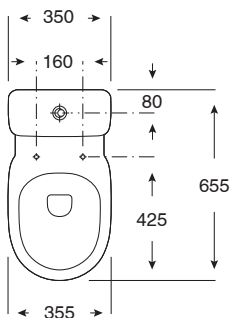

Roca Debba Rimless Close Coupled P Trap Bottom Inlet Toilet Suite (4 Star)

1831008

SPECIFICATIONS

Recommended Use	Domestic, Hotel & Commercial
Pan Material	Vitreous China
Toilet Seat Material	UF (Urea-Formaldehyde & Thermoset)
Weight of Pan	28 kg
Weight of Cistern	13 kg
Water Inlet Position	Bottom Inlet
Toilet Seat Type	Soft Close Quick Release
Rim Configuration	Rimless
Pan Outlet Type	P trap
Pan Fixing	Screwed to floor using brackets (supplied) and bedded with sealant

Inlet Valve Recommended Maximum Pressure 1000 kPa

WARRANTY

Warranty - Domestic Use	15 Years
Spare Parts & Labour	12 Months

Please refer to Warranty Page for full Terms and Conditions

Dimensions are nominal measurements only.

CLEANING RECOMMENDATIONS:

We recommend the use of soapy water or approved cleaners. This product should not be cleaned with abrasive materials. Damage caused by any improper treatment is not covered by the product warranty. Refer to Warranty Conditions

Disclaimer: Products in this specification manual must by regulation be installed by licensed and registered trade people. The manufacturer/distributor reserves the right to vary specifications or delete models from their range without prior notification. Dimensions are nominal measurements only. Dimensions and set-outs listed are correct at time of publication however the manufacturer/distributor takes no responsibility for printing errors.

Published 02/09/2022

To see the complete Roca range go to www.reece.com.au/bathrooms

WaterMark
AS 1172
WMKA02321