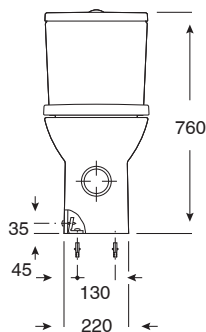

Roca Debba Rimless Close Coupled P Trap Bottom Inlet Toilet Suite (4 Star)

1831008

SPECIFICATIONS

Recommended Use	Domestic, Hotel & Commercial
Pan Material	Vitreous China
Toilet Seat Material	UF (Urea-Formaldehyde & Thermoset)
Weight of Pan	28 kg
Weight of Cistern	13 kg
Water Inlet Position	Bottom Inlet
Toilet Seat Type	Soft Close Quick Release
Rim Configuration	Rimless
Pan Outlet Type	P trap
Pan Fixing	Screwed to floor using brackets (supplied) and bedded with sealant

Inlet Valve Recommended Maximum Pressure 1000 kPa

WARRANTY

Warranty - Domestic Use	15 Years
Spare Parts & Labour	12 Months

Please refer to Warranty Page for full Terms and Conditions

Dimensions are nominal measurements only.

CLEANING RECOMMENDATIONS:

We recommend the use of soapy water or approved cleaners. This product should not be cleaned with abrasive materials. Damage caused by any improper treatment is not covered by the product warranty. Refer to Warranty Conditions

Disclaimer: Products in this specification manual must by regulation be installed by licensed and registered trade people. The manufacturer/distributor reserves the right to vary specifications or delete models from their range without prior notification. Dimensions are nominal measurements only. Dimensions and set-outs listed are correct at time of publication however the manufacturer/distributor takes no responsibility for printing errors.

Published 02/09/2022

To see the complete Roca range go to www.reece.com.au/bathrooms

WaterMark
AS 1172
WMKA02321