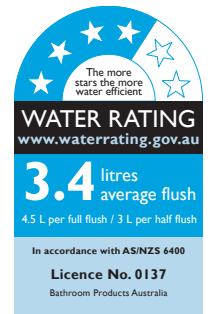

Roca Debba Rimless Close Coupled P Trap Bottom Inlet Toilet Suite (4 Star)

1831008

SPECIFICATIONS

Recommended Use	Domestic, Hotel & Commercial
Pan Material	Vitreous China
Toilet Seat Material	UF (Urea-Formaldehyde & Thermoset)
Weight of Pan	28 kg
Weight of Cistern	13 kg
Water Inlet Position	Bottom Inlet
Toilet Seat Type	Soft Close Quick Release
Rim Configuration	Rimless
Pan Outlet Type	P trap
Pan Fixing	Screwed to floor using brackets (supplied) and bedded with sealant

Inlet Valve Recommended Maximum Pressure 1000 kPa

WARRANTY

Warranty - Domestic Use	15 Years
Spare Parts & Labour	12 Months

Please refer to Warranty Page for full Terms and Conditions

Dimensions are nominal measurements only.

CLEANING RECOMMENDATIONS:

We recommend the use of soapy water or approved cleaners. This product should not be cleaned with abrasive materials. Damage caused by any improper treatment is not covered by the product warranty. Refer to Warranty Conditions

Disclaimer: Products in this specification manual must by regulation be installed by licensed and registered trade people. The manufacturer/distributor reserves the right to vary specifications or delete models from their range without prior notification. Dimensions are nominal measurements only. Dimensions and set-outs listed are correct at time of publication however the manufacturer/distributor takes no responsibility for printing errors.

Published 02/09/2022

To see the complete Roca range go to www.reece.com.au/bathrooms

WaterMark
AS 1172
WMKA02321