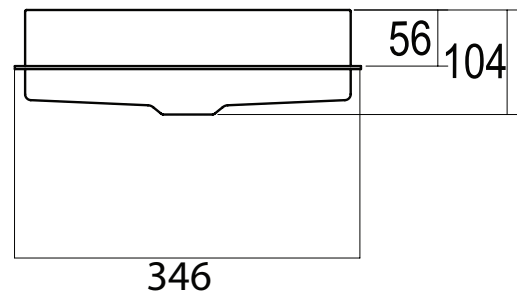

Alape Unisono Semi Inset Basin 325mm White

9506195

SPECIFICATIONS

Recommended Use	Domestic, Hotel & Commercial
Material	Enamelled Glazed Steel
Colour	White
Bowl Capacity	7 Litres
Weight	4.1kgs
Fixing	Inset Installation (adhesive supplied)
Taphole Configuration	No Taphole
Overflow Configuration	No Overflow
Plug & Waste	32 x 40mm plug and waste. (NOTE: European waste is supplied with the product. Not suitable for Australian application.)
Tapware	Sold Separately

WARRANTY

Warranty - Domestic Use	15 Years
Spare Parts & Labour	12 Months

Please refer to Warranty Page for full Terms and Conditions

Dimensions are nominal measurements only.

CLEANING RECOMMENDATIONS:

We recommend the use of soapy water or approved cleaners. This product should not be cleaned with abrasive materials. Damage caused by any improper treatment is not covered by the product warranty. Refer to Warranty Conditions

Disclaimer: Products in this specification manual must by regulation be installed by licensed and registered trade people. The manufacturer/distributor reserves the right to vary specifications or delete models from their range without prior notification. Dimensions are nominal measurements only. Dimensions and set-outs listed are correct at time of publication however the manufacturer/distributor takes no responsibility for printing errors.

Published 05/07/2021

To see the complete Alape range go to
www.reece.com.au