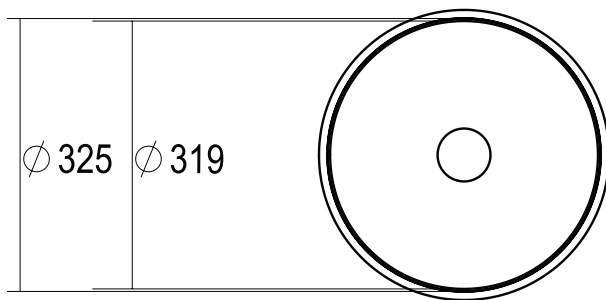

Alape Unisono Semi Inset Basin 325mm White

9506195

SPECIFICATIONS

Recommended Use	Domestic, Hotel & Commercial
Material	Enamelled Glazed Steel
Colour	White
Bowl Capacity	7 Litres
Weight	4.1kgs
Fixing	Inset Installation (adhesive supplied)
Taphole Configuration	No Taphole
Overflow Configuration	No Overflow
Plug & Waste	32 x 40mm plug and waste. (NOTE: European waste is supplied with the product. Not suitable for Australian application.)
Tapware	Sold Separately

WARRANTY

Warranty - Domestic Use	15 Years
Spare Parts & Labour	12 Months

Please refer to Warranty Page for full Terms and Conditions

Dimensions are nominal measurements only.

CLEANING RECOMMENDATIONS:

We recommend the use of soapy water or approved cleaners. This product should not be cleaned with abrasive materials. Damage caused by any improper treatment is not covered by the product warranty. Refer to Warranty Conditions

Disclaimer: Products in this specification manual must by regulation be installed by licensed and registered trade people. The manufacturer/distributor reserves the right to vary specifications or delete models from their range without prior notification. Dimensions are nominal measurements only. Dimensions and set-outs listed are correct at time of publication however the manufacturer/distributor takes no responsibility for printing errors.

Published 05/07/2021

To see the complete Alape range go to
www.reece.com.au