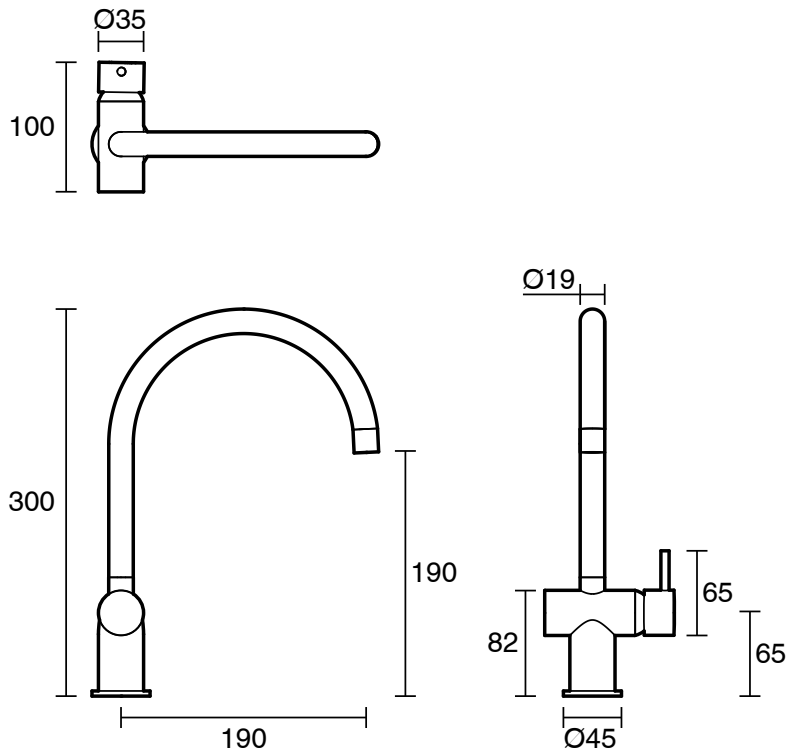

S U S S E X

Sussex Scala Mini Sink Mixer Tap Large Curved Spout Right Hand LUX PVD Brushed Oyster Nickel (5 Star) 2267122

| SPECIFICATIONS | |
|--|---|
| Recommended Use | Domestic;Hotel;Commercial |
| Colour Finish | Brushed Oyster Nickel |
| Primary Material | Brass |
| Recommended Pressure Range | 150 - 500 kPa as per AS3500 |
| Max Continuous Working Temperature (deg C) | 65 |
| Min Continuous Working Temperature (deg C) | 5 |
| Hot Water Unit Suitability | Gravity Feed;Storage Tank;Continuous Flow |
| WARRANTY | |
| Warranty - Domestic Use (Years) | 15 |
| Spare Parts & Labour (Years) | 15 |
| <i>Please refer to Warranty Page for full Terms and Conditions</i> | |

Disclaimer: Products in this specification manual must by regulation be installed by licensed and registered trade people. The manufacturer/distributor reserves the right to vary specifications or delete models from their range without prior notification. Dimensions are nominal measurements only. Dimensions and set-outs listed are correct at time of publication however the manufacturer/distributor takes no responsibility for printing errors.