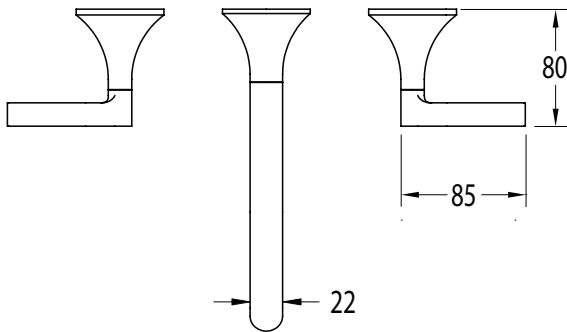

Milli Oria Wall Basin Set 215mm PVD Brushed Gunmetal (5 Star)

2265599

SPECIFICATIONS

Recommended Use	Domestic, Hotel & Commercial
Colour	Gunmetal
Finish	Brushed
Material	Brass
Recommended Pressure Range	250-500kPa
Maximum Continuous Working Temperature	65 deg C
Suitable for Storage Tank Hot Water	Yes
Suitable for Continuous Flow Hot Water	Yes
Suitable for Gravity Feed Hot Water	No

WARRANTY

Warranty - Domestic Use	15 Years
Spare Parts & Labour	12 Months

Please refer to Warranty Page for full Terms and Conditions

Dimensions are nominal measurements only.

CLEANING RECOMMENDATIONS:

We recommend the use of soapy water or approved cleaners. This product should not be cleaned with abrasive materials. Damage caused by any improper treatment is not covered by the product warranty. Refer to Warranty Conditions

Disclaimer: Products in this specification manual must by regulation be installed by licensed and registered trade people. The manufacturer/distributor reserves the right to vary specifications or delete models from their range without prior notification. Dimensions are nominal measurements only. Dimensions and set-outs listed are correct at time of publication however the manufacturer/distributor takes no responsibility for printing errors.

Published 02/07/2021

To see the complete Milli range go to www.reece.com.au