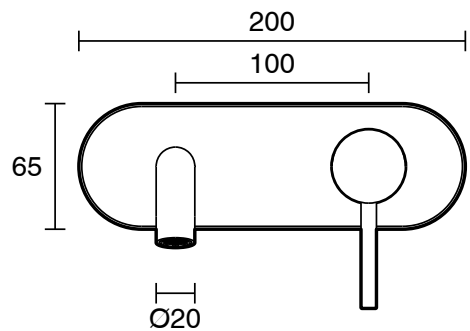

mizu

Mizu Drift Wall Basin/Bath Mixer Set Curve Trimset Chrome (6 Star)

2267205

SPECIFICATIONS

Recommended Use	Domestic;Commercial;Hotel
Colour Category	Chrome
Colour Finish	Chrome
Primary Material	Lead Free Brass
Hot Water Unit Suitability	Storage Tank;Continuous Flow

WARRANTY

Warranty - Domestic Use (Years)	10
Spare Parts & Labour (Years)	1

Please refer to Warranty Page for full Terms and Conditions

Dimensions are nominal measurements only.

CLEANING RECOMMENDATIONS:

We recommend the use of soapy water or approved cleaners. This product should not be cleaned with abrasive materials. Damage caused by any improper treatment is not covered by the product warranty. Refer to Warranty Conditions

Disclaimer: Products in this specification manual must by regulation be installed by licensed and registered trade people. The manufacturer/distributor reserves the right to vary specifications or delete models from their range without prior notification. Dimensions are nominal measurements only. Dimensions and set-outs listed are correct at time of publication however the manufacturer/distributor takes no responsibility for printing errors.

Published 19/11/2024

To see the complete Mizu range go to www.reece.com.au