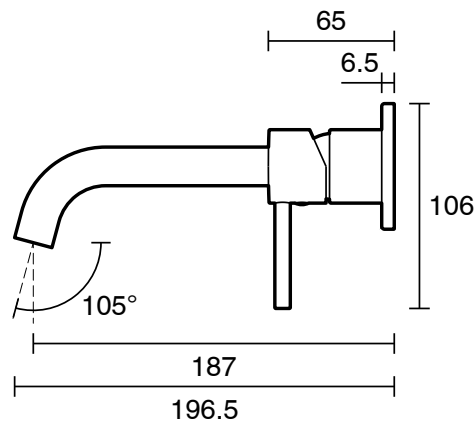

mizu

Mizu Drift Wall Basin/Bath Mixer Set Curve Trimset Chrome (6 Star)

2267205

SPECIFICATIONS

Recommended Use	Domestic;Commercial;Hotel
Colour Category	Chrome
Colour Finish	Chrome
Primary Material	Lead Free Brass
Hot Water Unit Suitability	Storage Tank;Continuous Flow

WARRANTY

Warranty - Domestic Use (Years)	10
Spare Parts & Labour (Years)	1

Please refer to Warranty Page for full Terms and Conditions

Dimensions are nominal measurements only.

CLEANING RECOMMENDATIONS:

We recommend the use of soapy water or approved cleaners. This product should not be cleaned with abrasive materials. Damage caused by any improper treatment is not covered by the product warranty. Refer to Warranty Conditions

Disclaimer: Products in this specification manual must by regulation be installed by licensed and registered trade people. The manufacturer/distributor reserves the right to vary specifications or delete models from their range without prior notification. Dimensions are nominal measurements only. Dimensions and set-outs listed are correct at time of publication however the manufacturer/distributor takes no responsibility for printing errors.

Published 19/11/2024

To see the complete Mizu range go to www.reece.com.au