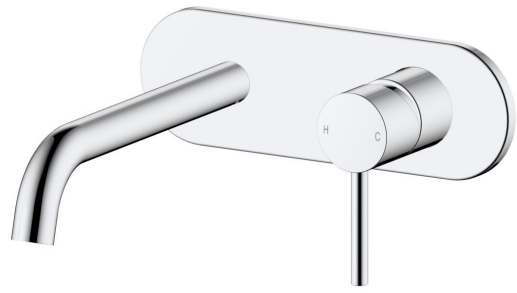

mizu

Mizu Drift Wall Basin/Bath Mixer Set Curve Trimset Chrome (6 Star)

2267205

SPECIFICATIONS

Recommended Use	Domestic;Commercial;Hotel
Colour Category	Chrome
Colour Finish	Chrome
Primary Material	Lead Free Brass
Hot Water Unit Suitability	Storage Tank;Continuous Flow

WARRANTY

Warranty - Domestic Use (Years)	10
Spare Parts & Labour (Years)	1

Please refer to Warranty Page for full Terms and Conditions

Dimensions are nominal measurements only.

CLEANING RECOMMENDATIONS:

We recommend the use of soapy water or approved cleaners. This product should not be cleaned with abrasive materials. Damage caused by any improper treatment is not covered by the product warranty. Refer to Warranty Conditions

Disclaimer: Products in this specification manual must by regulation be installed by licensed and registered trade people. The manufacturer/distributor reserves the right to vary specifications or delete models from their range without prior notification. Dimensions are nominal measurements only. Dimensions and set-outs listed are correct at time of publication however the manufacturer/distributor takes no responsibility for printing errors.

Published 19/11/2024

To see the complete Mizu range go to www.reece.com.au