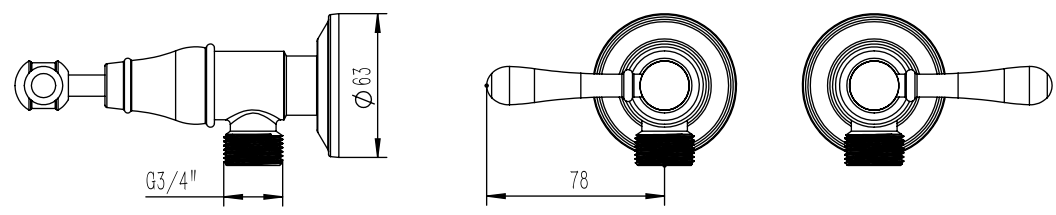

Milli Voir Washing Machine Stops Lever Handle Brass Gold

2265377

SPECIFICATIONS

Recommended Use	Domestic, hotel and commercial
Colour	Brass Gold
Material	DR Brass
Recommended Pressure Range	150 - 500 kPa
Max Continuous Working Pressure	500 kPa
Max Continuous Working Temperature	80 deg C
Suitable for Storage Tank Hot Water	Yes
Suitable for Continuous Flow Hot Water	Yes
Suitable for Gravity Feed Hot Water	No

WARRANTY

Warranty - Domestic Use	15 Years
Spare Parts & Labour	12 Months

Please refer to Warranty Page for full Terms and Conditions

Dimensions are nominal measurements only.

CLEANING RECOMMENDATIONS:

We recommend the use of soapy water or approved cleaners. This product should not be cleaned with abrasive materials. Damage caused by any improper treatment is not covered by the product warranty. Refer to Warranty Conditions

Disclaimer: Products in this specification manual must by regulation be installed by licensed and registered trade people. The manufacturer/distributor reserves the right to vary specifications or delete models from their range without prior notification. Dimensions are nominal measurements only. Dimensions and set-outs listed are correct at time of publication however the manufacturer/distributor takes no responsibility for printing errors.

Published 01/06/2020

To see the complete Milli range go to www.reece.com.au