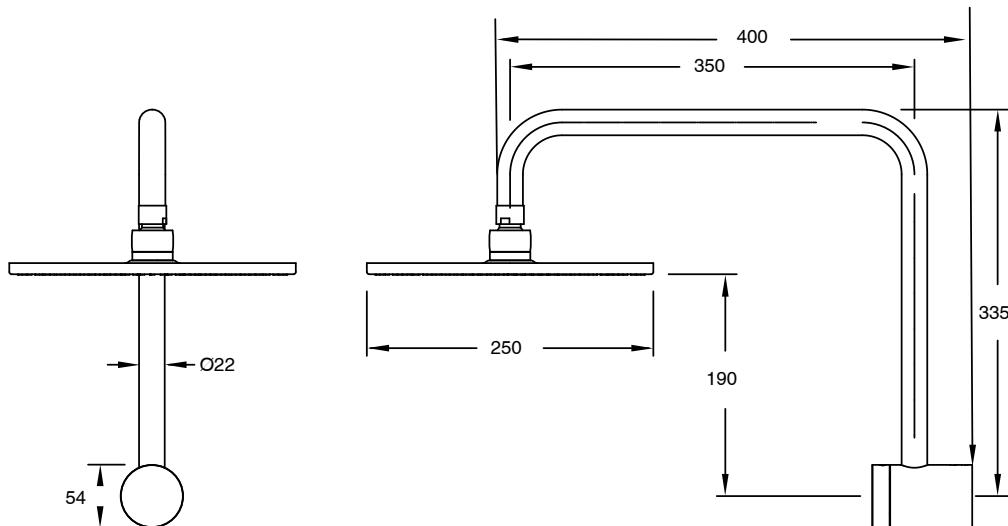

SUSSEX

Sussex Pure Hi-Rise Shower Square with 250mm Shower Head PVD Brushed Gold (3 Star)

9510982

SPECIFICATIONS	
Recommended Use	Residential;Commercial
Colour Finish	Brushed Gold
Primary Material	DR Brass
Recommended Pressure Range	150 - 500 kPa as per AS3500
Max Continuous Working Temperature (deg C)	65
Min Continuous Working Temperature (deg C)	1
WARRANTY	
Residential Use (Years)	40
Commercial Use (Years)	10
<i>Please refer to Sussex Warranty page for full Terms and Conditions</i>	

Disclaimer: Products in this specification manual must by regulation be installed by licensed and registered trade people. The manufacturer/distributor reserves the right to vary specifications or delete models from their range without prior notification. Dimensions are nominal measurements only. Dimensions and set-outs listed are correct at time of publication however the manufacturer/distributor takes no responsibility for printing errors.