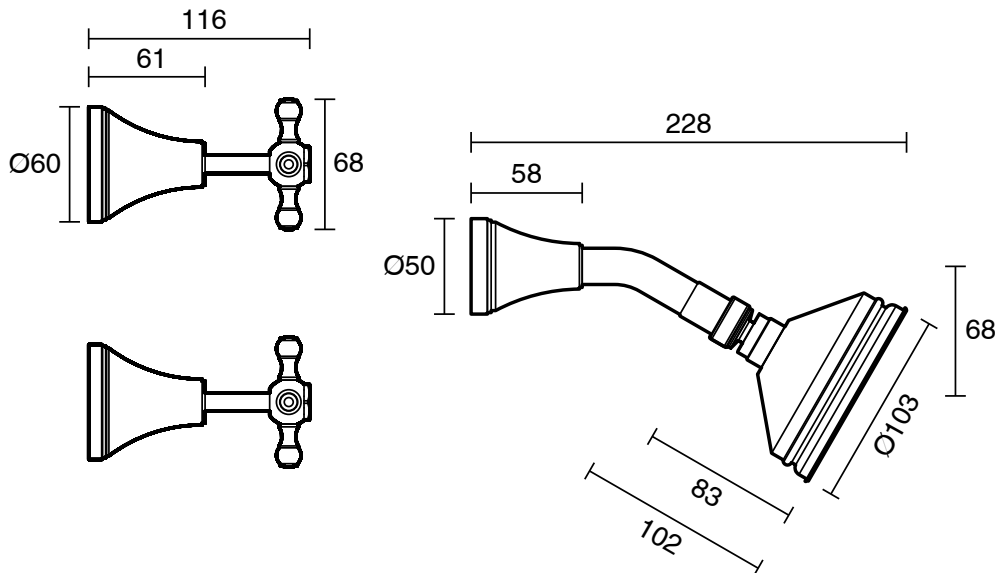

KADO

Kado Era Shower Set Brass Gold (3 Star)

9507768

SPECIFICATIONS

Recommended Use	Domestic, Hotel & Commercial
Colour	Brass Gold
Finish	Polished
Material	DR Brass
Recommended Pressure Range	150 - 500 kPa
Maximum Continuous Working Temperature	80 deg C
Suitable for Storage Tank Hot Water	Yes
Suitable for Continuous Flow Hot Water	Yes
Suitable for Gravity Feed Hot Water	No

WARRANTY

Warranty - Domestic Use	10 Years
Spare Parts & Labour	12 Months

Please refer to Warranty Page for full Terms and Conditions

Dimensions are nominal measurements only.

CLEANING RECOMMENDATIONS:

We recommend the use of soapy water or approved cleaners. This product should not be cleaned with abrasive materials. Damage caused by any improper treatment is not covered by the product warranty. Refer to Warranty Conditions

Disclaimer: Products in this specification manual must by regulation be installed by licensed and registered trade people. The manufacturer/distributor reserves the right to vary specifications or delete models from their range without prior notification. Dimensions are nominal measurements only. Dimensions and set-outs listed are correct at time of publication however the manufacturer/distributor takes no responsibility for printing errors.

Published 12/10/2023

To see the complete Kado range go to www.reece.com.au