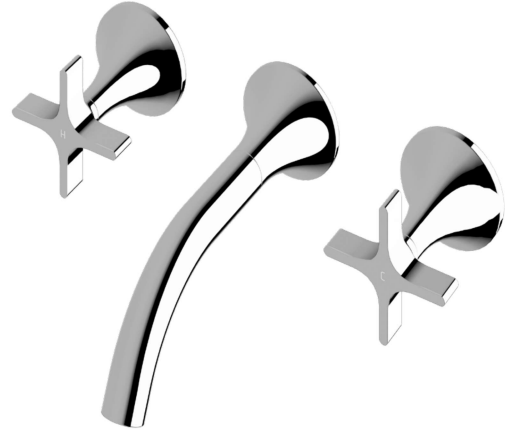

Milli Oria Cross Wall Basin Set 165

SPECIFICATIONS	
Recommended Use	Domestic, Commercial, Hotel
Colour	Chrome, Matte Black, Brushed Nickel, Brushed Gunmetal, Brass Gold
Recommended Pressure Range	300 - 500Kpa
Max Continuous Working Pressure	500Kpa
Max Continuous Working Temperature	65 deg. C
Suitable for Storage Tank Hot Water	Yes
Suitable for Continuous Flow Hot Water	No
Suitable for Gravity Feed Hot Water	No
WARRANTY	
Warranty - Domestic Use	15 Years
Spare Parts Labour	5 Years 1 Year
<i>Please refer to Warranty Page for full Terms and Conditions</i>	

Dimensions are nominal measurements only.

Published 13/10/2023

To see the complete Milli range go to www.reece.com.au/bathrooms