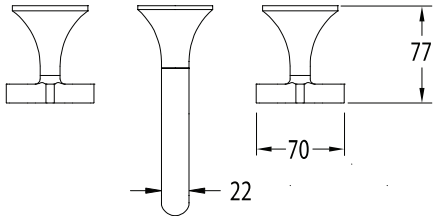

Milli Oria Cross Wall Basin Set 165

SPECIFICATIONS	
Recommended Use	Domestic, Commercial, Hotel
Colour	Chrome, Matte Black, Brushed Nickel, Brushed Gunmetal, Brass Gold
Recommended Pressure Range	300 - 500Kpa
Max Continuous Working Pressure	500Kpa
Max Continuous Working Temperature	65 deg. C
Suitable for Storage Tank Hot Water	Yes
Suitable for Continuous Flow Hot Water	No
Suitable for Gravity Feed Hot Water	No
WARRANTY	
Warranty - Domestic Use	15 Years
Spare Parts Labour	5 Years 1 Year
<i>Please refer to Warranty Page for full Terms and Conditions</i>	

Dimensions are nominal measurements only.

Published 13/10/2023

To see the complete Milli range go to www.reece.com.au/bathrooms