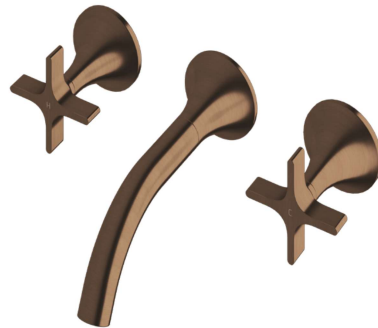

PVD BRUSHED RARE BRONZE