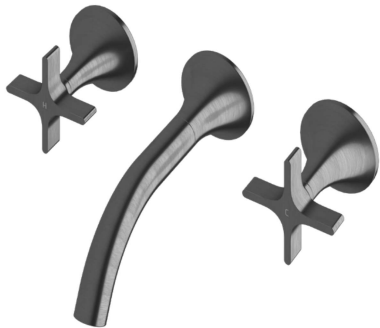

PVD BRUSHED GUNMETAL