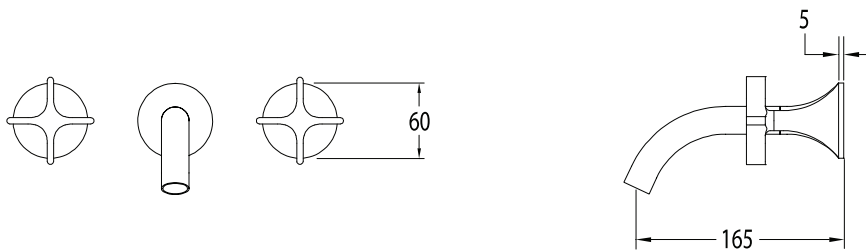

Milli Oria Cross Wall Basin Set 165

SPECIFICATIONS	
Recommended Use	Domestic, Commercial, Hotel
Colour	Chrome, Matte Black, Brushed Nickel, Brushed Gunmetal, Brass Gold
Recommended Pressure Range	300 - 500Kpa
Max Continuous Working Pressure	500Kpa
Max Continuous Working Temperature	65 deg. C
Suitable for Storage Tank Hot Water	Yes
Suitable for Continuous Flow Hot Water	No
Suitable for Gravity Feed Hot Water	No
WARRANTY	
Warranty - Domestic Use	15 Years
Spare Parts Labour	5 Years 1 Year
<i>Please refer to Warranty Page for full Terms and Conditions</i>	

Dimensions are nominal measurements only.

Published 13/10/2023

To see the complete Milli range go to www.reece.com.au/bathrooms