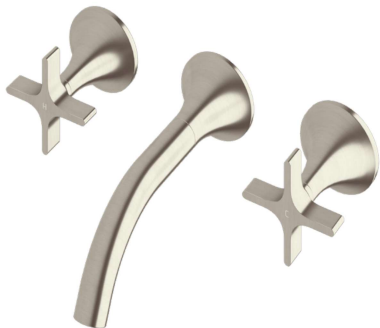

PVD BRUSHED NICKEL

Published 13/10/2023

To see the complete Milli range go to
www.reece.com.au/bathrooms