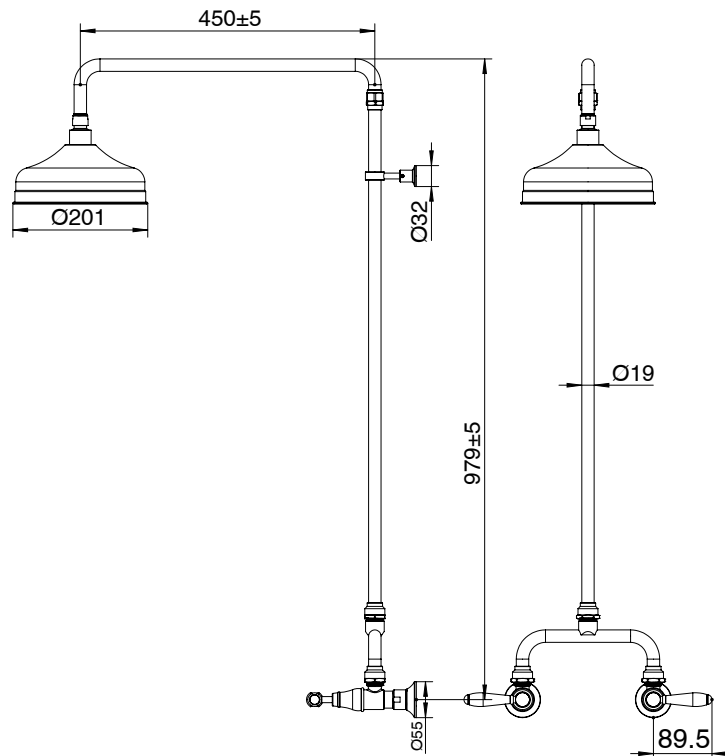

Milli Monument Edit Exposed Shower Set Lever Porcelain Handles Brushed Gunmetal (3 Star)

4204520

SPECIFICATIONS

Recommended Use	Domestic, Hotel & Commercial
Colour	Brushed Gunmetal with Porcelain Handles
Finish	Brushed
Material	DR Brass
Recommended Pressure Range	150 - 500 kPa
Maximum Continuous Working Temperature	80 deg C
Suitable for Storage Tank Hot Water	Yes
Suitable for Continuous Flow Hot Water	Yes
Suitable for Gravity Feed Hot Water	No

WARRANTY

Warranty - Domestic Use	15 Years
Spare Parts & Labour	12 Months

Please refer to Warranty Page for full Terms and Conditions

Dimensions are nominal measurements only.

CLEANING RECOMMENDATIONS:

We recommend the use of soapy water or approved cleaners. This product should not be cleaned with abrasive materials. Damage caused by any improper treatment is not covered by the product warranty. Refer to Warranty Conditions

Disclaimer: Products in this specification manual must by regulation be installed by licensed and registered trade people. The manufacturer/distributor reserves the right to vary specifications or delete models from their range without prior notification. Dimensions are nominal measurements only. Dimensions and set-outs listed are correct at time of publication however the manufacturer/distributor takes no responsibility for printing errors.

Published 05/10/2022

To see the complete Milli range go to www.reece.com.au