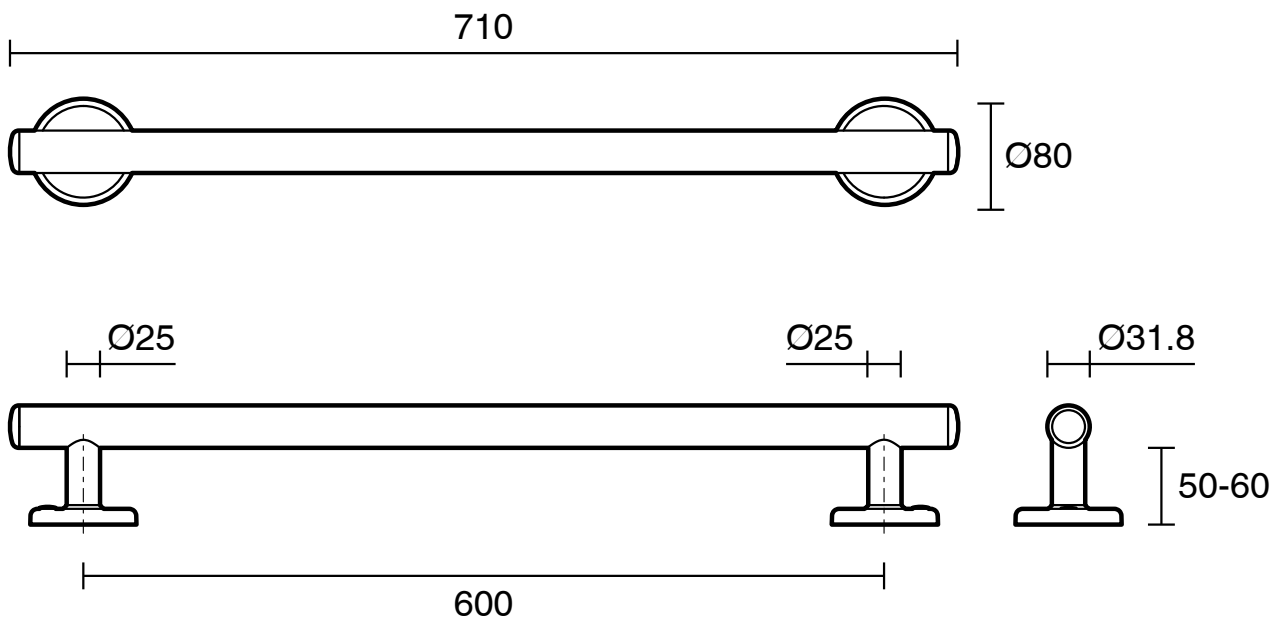

mizu

Mizu Drift 600mm Grab Rail Straight Brushed Brass

2266702

SPECIFICATIONS

Recommended Use	Domestic, Hotel & Commercial
Colour	Brushed Brass
Material	304 grade (18/8) stainless steel
Weight Capacity	113 kg
Fixings	Double

WARRANTY

Replacement Only - Domestic Use	20 Years
Parts Replacement Only	12 Months

Please refer to Warranty Page for full Terms and Conditions

Dimensions are nominal measurements only.

CLEANING RECOMMENDATIONS:

We recommend the use of soapy water or approved cleaners. This product should not be cleaned with abrasive materials. Damage caused by any improper treatment is not covered by the product warranty. Refer to Warranty Conditions

Disclaimer: Products in this specification manual must by regulation be installed by licensed and registered trade people. The manufacturer/distributor reserves the right to vary specifications or delete models from their range without prior notification. Dimensions are nominal measurements only. Dimensions and set-outs listed are correct at time of publication however the manufacturer/distributor takes no responsibility for printing errors.

Published 05/07/2024

To see the complete Mizu range go to www.reece.com.au