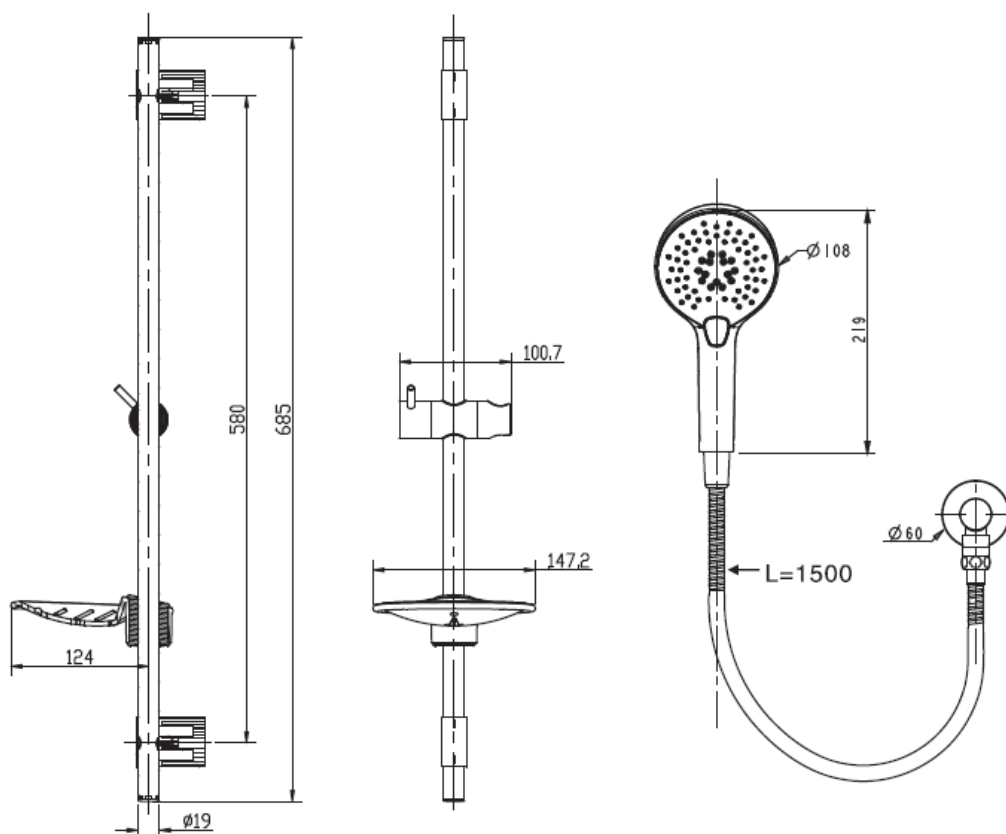

American Standard Cygnet Rail Shower Round (3*)

SPECIFICATIONS

Recommended Use	Domestic, Hotel & Commercial
Colour	Chrome with white face on hand piece
Functions	3 function: Spray, massage, spray & massage
Recommended Pressure Range	150 - 500kPa
Max Continuous Working Pressure	500kPa
Max Continuous Working Temperature	50°C
Suitable for Storage Tank Hot Water	Yes
Suitable for Continuous Flow Hot Water	Yes
Suitable for Gravity Feed Hot Water	No
Hot and Cold water inlet pressure should be equal	

WARRANTY

Warranty - Domestic Use	10 Years
Spare Parts & Labour	12 Months

Please refer to Warranty Page for full Terms and Conditions

Dimensions are nominal measurements only.

Disclaimer: Products in this specification manual must by regulation be installed by licensed and registered trade people. The manufacturer/distributor reserves the right to vary specifications or delete models from their range without prior notification. Dimensions are nominal measurements only. Dimensions and set-outs listed are correct at time of publication however the manufacturer/distributor takes no responsibility for printing errors.

Published 10/07/2018

To see the complete American Standard range go to www.reece.com.au/bathrooms