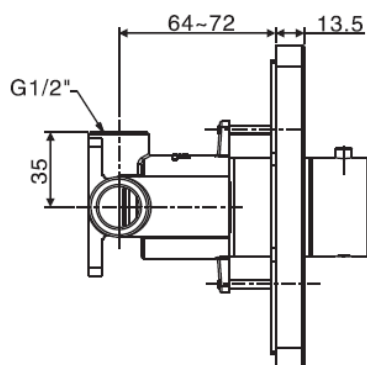

WARRANTY

Warranty - Domestic Use	10 Years
Spare Parts & Labour	12 Months
<i>Please refer to Warranty Page for full Terms and Conditions</i>