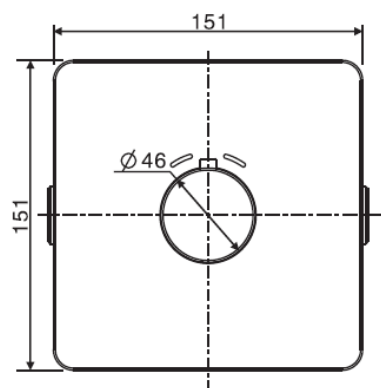

WARRANTY

Warranty - Domestic Use	10 Years
Spare Parts & Labour	12 Months
<i>Please refer to Warranty Page for full Terms and Conditions</i>