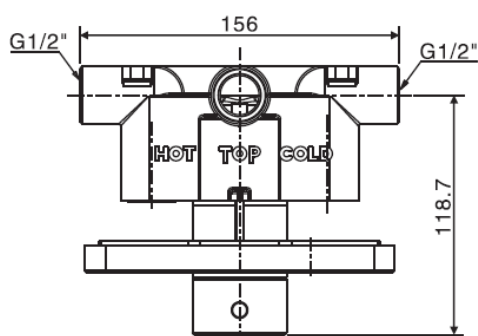

WARRANTY

Warranty - Domestic Use	10 Years
Spare Parts & Labour	12 Months
<i>Please refer to Warranty Page for full Terms and Conditions</i>