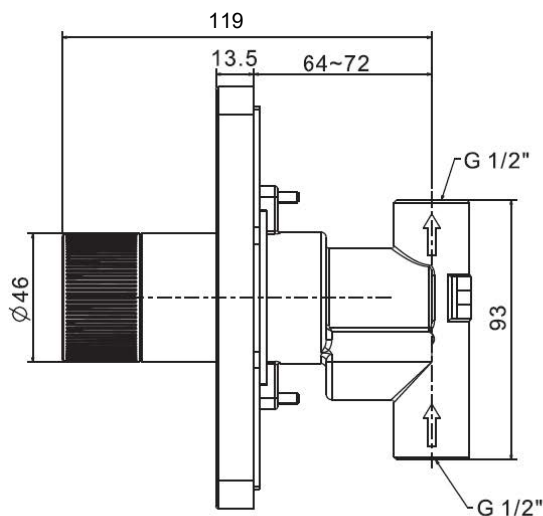

WARRANTY

Warranty - Domestic Use	10 Years
Spare Parts & Labour	12 Months

Please refer to Warranty Page for full Terms and Conditions