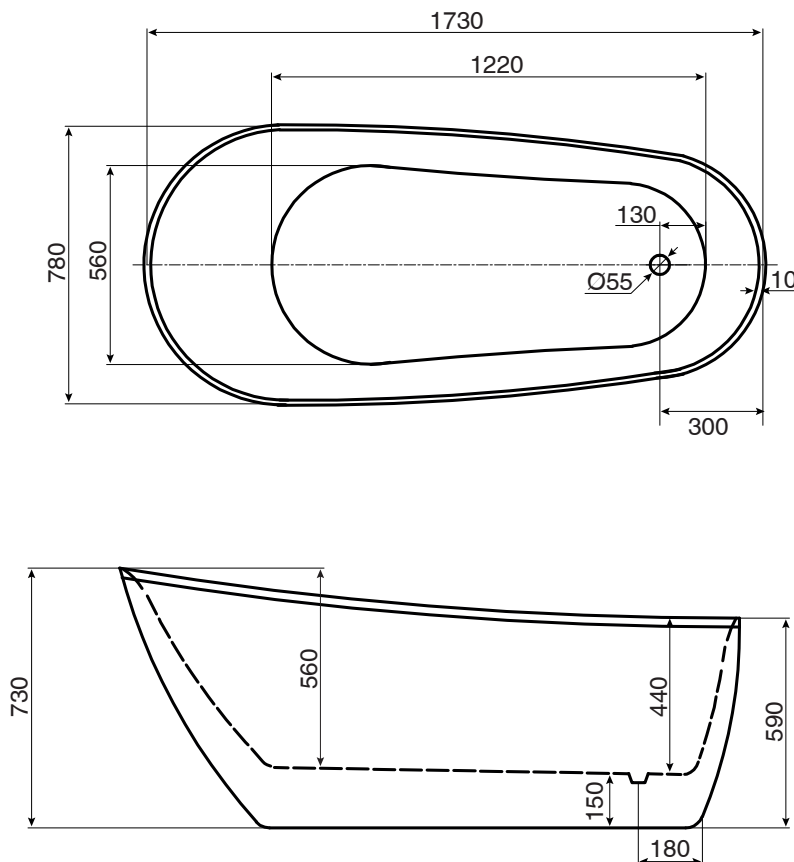

KADO

Kado Neue Freestanding Bath 1730 x 780 x 730mm Matte White/Matte Black

SPECIFICATIONS

Recommended Use	Domestic, Hotel & Commercial
Material	Sanitary Grade Acrylic
Colour	Matte White/Matte Black
Colour Availability	White, Matte White/Matte Black, Matte White
Capacity	260 Litres
Weight	45 kg
Overflow	No Overflow
Taphole Availability	No Taphole Tapware should be Floor or Wall Mounted
Plug & Waste	Not Included Suits 40mm Non Overflow Waste
Fixing	Silicone to Floor

WARRANTY

Warranty - Domestic Use	10 Years
Spare Parts & Labour	12 Months

Please refer to Warranty Page for full Terms and Conditions

Dimensions are nominal measurements only.

Disclaimer: Products in this specification manual must by regulation be installed by licensed and registered trade people. The manufacturer/distributor reserves the right to vary specifications or delete models from their range without prior notification. Dimensions are nominal measurements only. Dimensions and set-outs listed are correct at time of publication however the manufacturer/distributor takes no responsibility for printing errors.