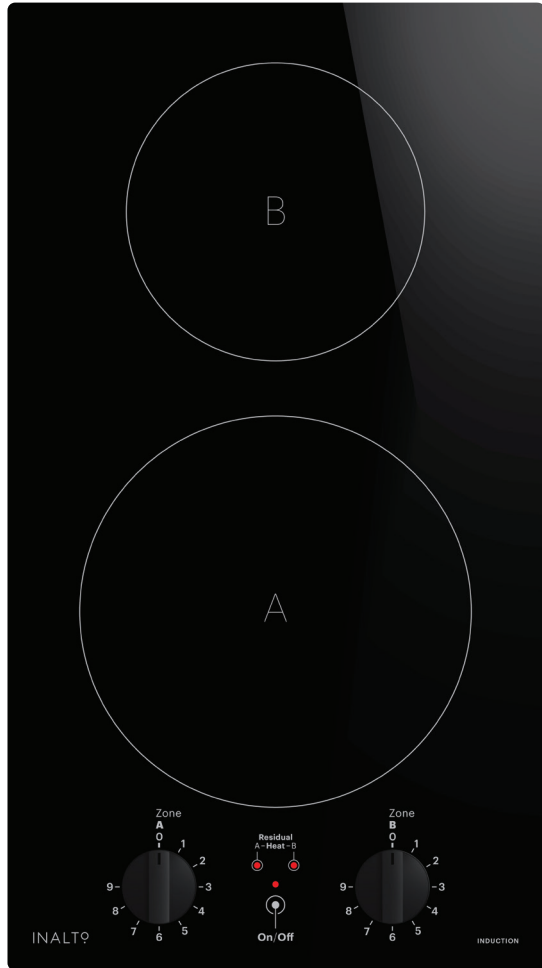

30cm 2 Zone Induction Cooktop with Knob Controls

MODEL: ICI302K

COOKTOP

- 2 zones
- Durable ceramic glass
- 9 stage power levels
- Knob controls
- Residual Heat Indicators
- 120 min auto safety cut-off

SAFETY

- Residual heat indicators
- Auto-power off

COOKTOP DIMENSIONS

Cut-out (w, d, h mm):

270 x 490

Physical (w, d, h mm):

290 x 520 x 58

Packaged (w, d, h mm):

390 x 590 x 125