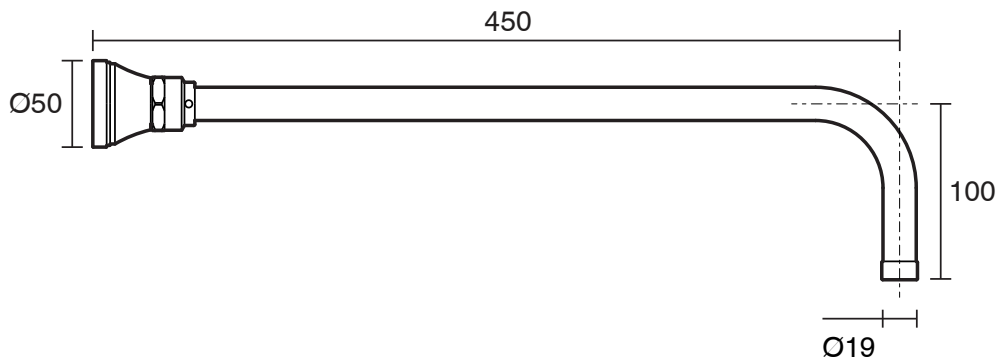

KADO

Kado Era Wall Straight Shower Arm 450mm Brushed Nickel (4 Star)

9512102

SPECIFICATIONS

Recommended Use	Domestic, Hotel & Commercial
Colour	Brushed Nickel
Finish	Brushed
Material	DR Brass
Recommended Pressure Range	150 - 500 kPa
Maximum Continuous Working Temperature	80 deg C
Suitable for Storage Tank Hot Water	Yes
Suitable for Continuous Flow Hot Water	Yes
Suitable for Gravity Feed Hot Water	No

WARRANTY

Warranty - Domestic Use	10 Years
Spare Parts & Labour	12 Months

Please refer to Warranty Page for full Terms and Conditions