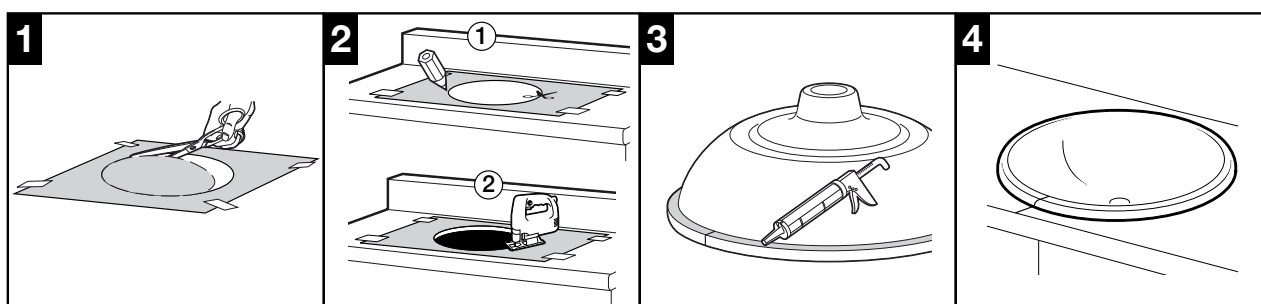

ROCA

VIRGINIA OVAL SEMI INSET BASIN

Dimensions are nominal measurements only.

SPECIFICATIONS

Recommended use	Domestic, Hotel & Commercial
Material	Vitreous China
Colour	White
Capacity	13.2 L
Weight	11.2 Kg
Taphole availability	0 Taphole
Overflow	No overflow
Plug and waste	32x40 No Overflow Waste

Damage caused by any improper treatment is not covered by the product warranty. Refer to Warranty Conditions.

ROCA

VIRGINIA OVAL SEMI INSET BASIN

INSTALLATION INSTRUCTIONS

Plumbers, please ensure a copy of the installation instructions is left with the end user for future reference