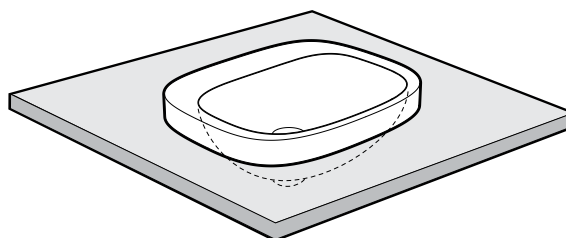

ROCA

VIRGINIA OVAL SEMI INSET BASIN

Dimensions are nominal measurements only.

SPECIFICATIONS

Recommended use	Domestic, Hotel & Commercial
Material	Vitreous China
Colour	White
Capacity	13.2 L
Weight	11.2 Kg
Taphole availability	0 Taphole
Overflow	No overflow
Plug and waste	32x40 No Overflow Waste

Damage caused by any improper treatment is not covered by the product warranty. Refer to Warranty Conditions.

ROCA

VIRGINIA OVAL SEMI INSET BASIN

INSTALLATION INSTRUCTIONS

Plumbers, please ensure a copy of the installation instructions is left with the end user for future reference