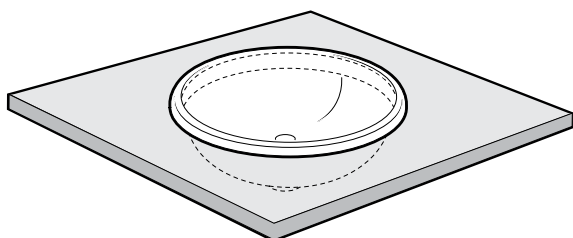

ROCA

VIRGINIA OVAL SEMI INSET BASIN

Dimensions are nominal measurements only.

SPECIFICATIONS

Recommended use	Domestic, Hotel & Commercial
Material	Vitreous China
Colour	White
Capacity	13.2 L
Weight	11.2 Kg
Taphole availability	0 Taphole
Overflow	No overflow
Plug and waste	32x40 No Overflow Waste

Damage caused by any improper treatment is not covered by the product warranty. Refer to Warranty Conditions.

ROCA

VIRGINIA OVAL SEMI INSET BASIN

INSTALLATION INSTRUCTIONS

Plumbers, please ensure a copy of the installation instructions is left with the end user for future reference