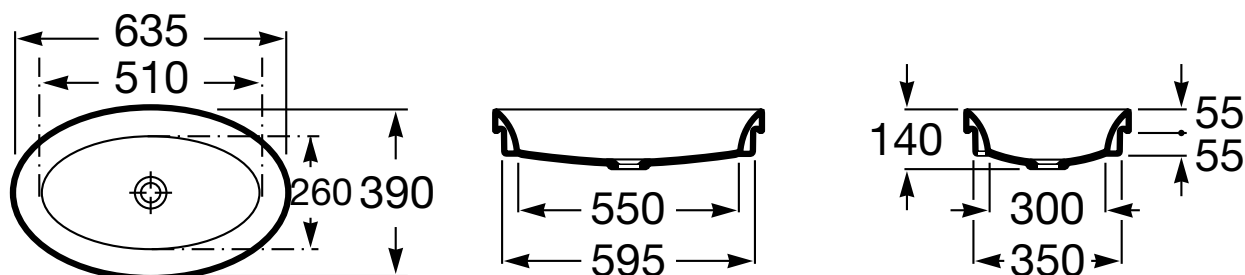

ROCA

VIRGINIA OVAL SEMI INSET BASIN

Dimensions are nominal measurements only.

SPECIFICATIONS

Recommended use	Domestic, Hotel & Commercial
Material	Vitreous China
Colour	White
Capacity	13.2 L
Weight	11.2 Kg
Taphole availability	0 Taphole
Overflow	No overflow
Plug and waste	32x40 No Overflow Waste