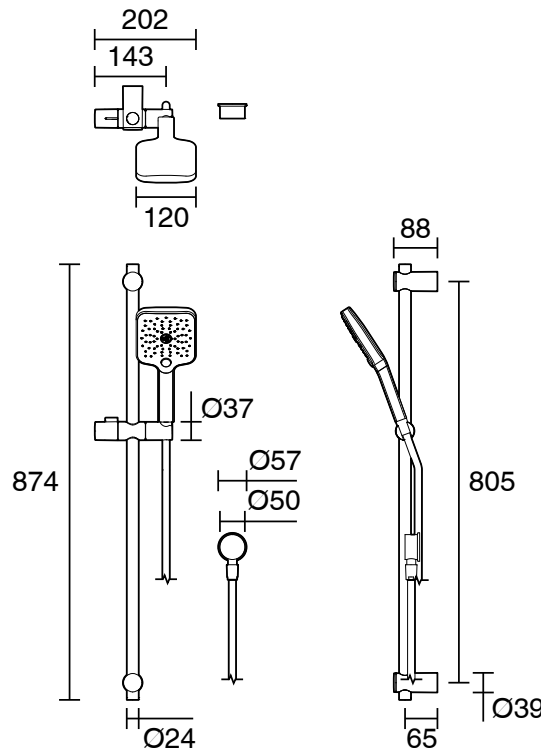

## Mizu Soothe Single Rail Shower 3 Function with Wall Water Inlet Chrome (5 Star)

4201030

| SPECIFICATIONS   |                           |
|--|---------------------------|
| Recommended Use  | Domestic;Commercial;Hotel |
| Colour Finish  | Chrome                    |
| Max Continuous Working Pressure (kPa)                              | 500                       |
| Max Continuous Working Temperature (deg C)                         | 65                        |
| WARRANTY   |                           |
| Warranty - Domestic Use (Years)                                    | 10                        |
| Spare Parts & Labour (Years)                                       | 1                         |
| <i>Please refer to Warranty Page for full Terms and Conditions</i> |                           |

Dimensions are nominal measurements only.

**Disclaimer:** Products in this specification manual must by regulation be installed by licensed and registered trade people. The manufacturer/distributor reserves the right to vary specifications or delete models from their range without prior notification. Dimensions are nominal measurements only. Dimensions and set-outs listed are correct at time of publication however the manufacturer/distributor takes no responsibility for printing errors.