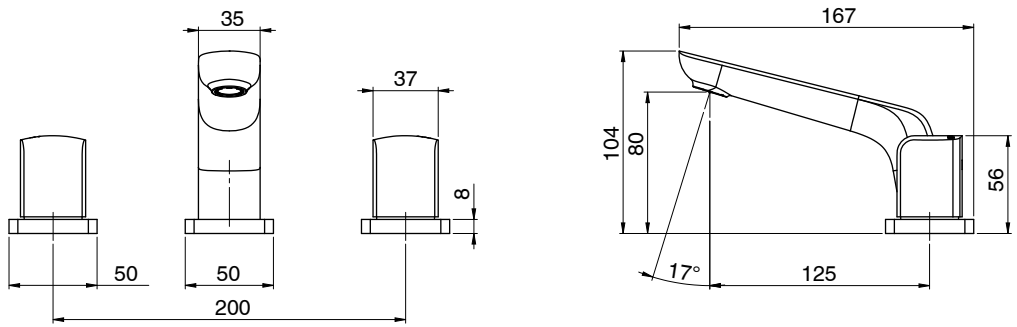

Milli Glance Basin Set Gunmetal (4 Star)

2285929

SPECIFICATIONS

Recommended Use	Domestic, Hotel & Commercial
Colour	Gunmetal
Finish	Matte
Material	DR Brass
Recommended Pressure Range	150 - 500 kPa
Maximum Continuous Working Temperature	75 deg C
Suitable for Storage Tank Hot Water	Yes
Suitable for Continuous Flow Hot Water	Yes
Suitable for Gravity Feed Hot Water	No

WARRANTY

Warranty - Domestic Use	15 Years
Spare Parts & Labour	12 Months

Please refer to Warranty Page for full Terms and Conditions

Dimensions are nominal measurements only.

CLEANING RECOMMENDATIONS:

We recommend the use of soapy water or approved cleaners. This product should not be cleaned with abrasive materials. Damage caused by any improper treatment is not covered by the product warranty. Refer to Warranty Conditions

Disclaimer: Products in this specification manual must by regulation be installed by licensed and registered trade people. The manufacturer/distributor reserves the right to vary specifications or delete models from their range without prior notification. Dimensions are nominal measurements only. Dimensions and set-outs listed are correct at time of publication however the manufacturer/distributor takes no responsibility for printing errors.

Published 13/07/2022

To see the complete Milli range go to www.reece.com.au