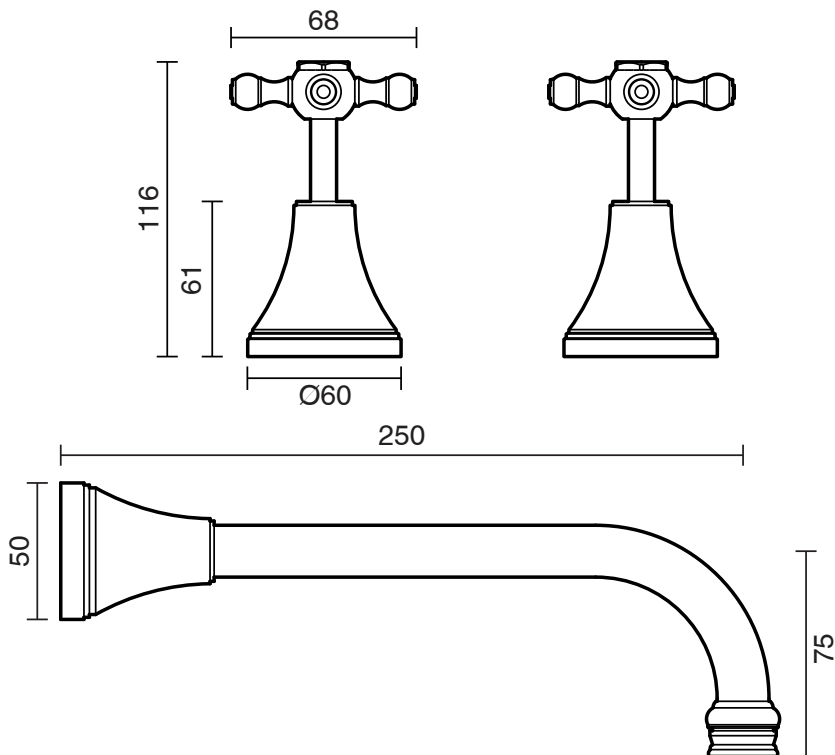

KADO

Kado Era Wall Bath Set 250mm Cross Handles Brass Gold

9507591

SPECIFICATIONS

Recommended Use	Domestic, Hotel & Commercial
Colour	Brass Gold
Finish	Polished
Material	DR Brass
Recommended Pressure Range	150 - 500 kPa
Maximum Continuous Working Temperature	80 deg C
Suitable for Storage Tank Hot Water	Yes
Suitable for Continuous Flow Hot Water	Yes
Suitable for Gravity Feed Hot Water	No

WARRANTY

Warranty - Domestic Use	10 Years
Spare Parts & Labour	12 Months

Please refer to Warranty Page for full Terms and Conditions

Dimensions are nominal measurements only.

CLEANING RECOMMENDATIONS:

We recommend the use of soapy water or approved cleaners. This product should not be cleaned with abrasive materials. Damage caused by any improper treatment is not covered by the product warranty. Refer to Warranty Conditions

Disclaimer: Products in this specification manual must by regulation be installed by licensed and registered trade people. The manufacturer/distributor reserves the right to vary specifications or delete models from their range without prior notification. Dimensions are nominal measurements only. Dimensions and set-outs listed are correct at time of publication however the manufacturer/distributor takes no responsibility for printing errors.

Published 12/10/2023

To see the complete Kado range go to www.reece.com.au

WaterMark
AS/NZS 3718
WM-022867