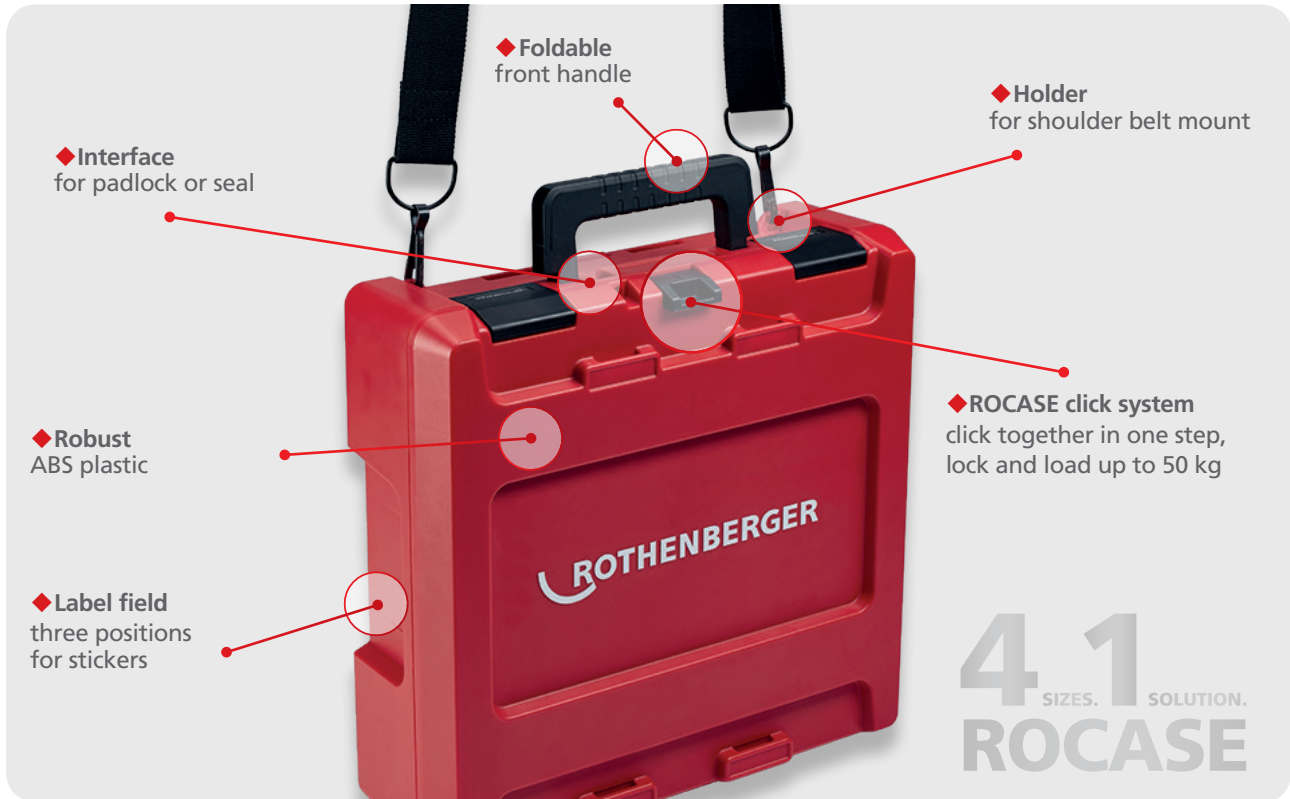

NEW ROCASE Tool – Case System