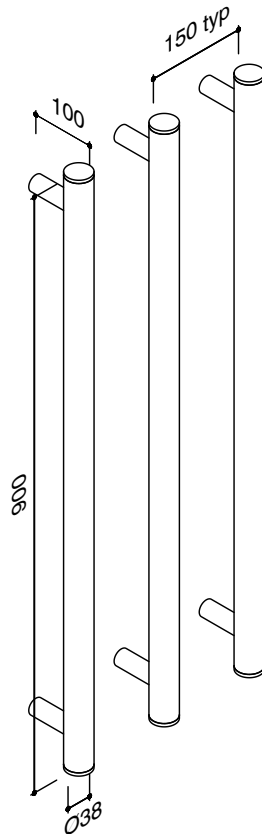

Milli Mood Edit Vertical Triple Heated Towel Rail 900 x 38mm Chrome

2299128

SPECIFICATIONS

Recommended Use	Domestic, Hotel & Commercial
Colour	Chrome
Material	Copper Tube
Electrical Connection	Hardwired
Electrical Connection Position	Bottom Bracket
Heating Method	Water Filled
Power Wattage	20 W
Voltage	240 Volts
IP Rating	IPX5

WARRANTY

Warranty - Domestic Use	10 Years
Spare Parts & Labour	12 Months

Please refer to Warranty Page for full Terms and Conditions

Dimensions are nominal measurements only.

CLEANING RECOMMENDATIONS:

We recommend the use of a soft dry cloth. This product should not be cleaned with abrasive materials or cleaning agents. Damage caused by improper treatment is not covered by the product warranty - refer to warranty conditions.

Disclaimer: Products in this specification manual must by regulation be installed by licensed and registered trade people. The manufacturer/distributor reserves the right to vary specifications or delete models from their range without prior notification. Dimensions are nominal measurements only. Dimensions and set-outs listed are correct at time of publication however the manufacturer/distributor takes no responsibility for printing errors.

Published 24/02/2023

To see the complete Milli range go to www.reece.com.au/bathrooms