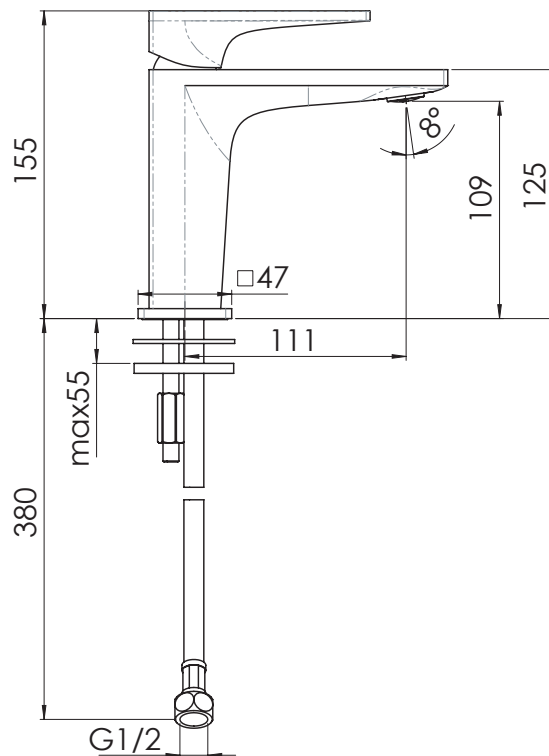

Milli

Milli Zato Basin Mixer Chrome (5 Star)

2269827

SPECIFICATIONS

Recommended Use	Domestic, Hotel & Commercial
Colour	Chrome
Finish	Polished
Material	DR Brass
Recommended Pressure Range	150-500kPa
Maximum Continuous Working Pressure	1000kPa
Maximum Continuous Working Temperature	65 deg C

WARRANTY

Warranty - Domestic Use	15 Years
Spare Parts & Labour	12 Months

Please refer to Warranty Page for full Terms and Conditions

Dimensions are nominal measurements only.

CLEANING RECOMMENDATIONS:

We recommend the use of soapy water or approved cleaners. This product should not be cleaned with abrasive materials. Damage caused by any improper treatment is not covered by the product warranty. Refer to Warranty Conditions

Disclaimer: Products in this specification manual must by regulation be installed by licensed and registered trade people. The manufacturer/distributor reserves the right to vary specifications or delete models from their range without prior notification. Dimensions are nominal measurements only. Dimensions and set-outs listed are correct at time of publication however the manufacturer/distributor takes no responsibility for printing errors.

Published 18/06/2021

To see the complete Milli range go to www.reece.com.au