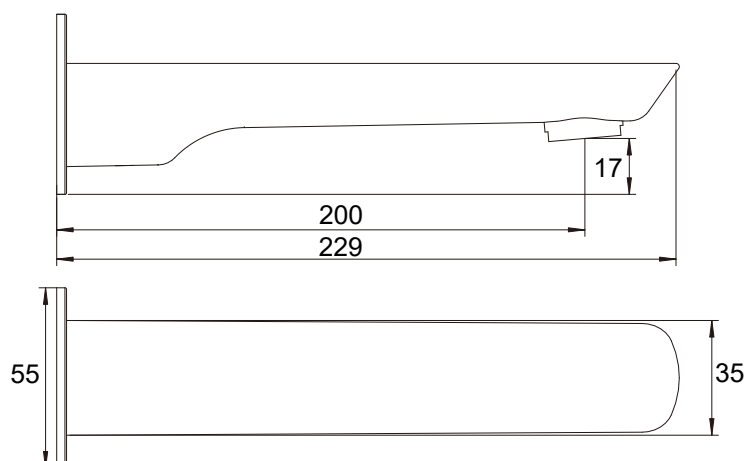

MIZU

BLISS OUTLET

Bath Outlet

Basin Outlet

SPECIFICATIONS

Recommended use	Domestic, hotel and commercial
Colours	Chrome, White/Chrome or Matte Black
Available lengths	Bath Outlet 160mm (Chrome or Matte Black) Bath Outlet 200mm (Chrome or White/Chrome) Basin Outlet 200mm (Chrome, White/Chrome or Matte Black)
Temperature rating	Maximum continuous working temperature 80°
WELS	Basin Outlet Stars 4, Flow Rate 7.5 L/min