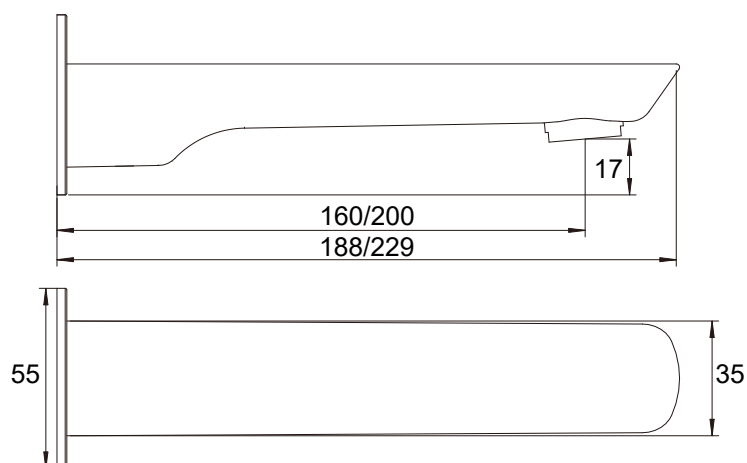

MIZU

BLISS OUTLET

Bath Outlet

Basin Outlet

SPECIFICATIONS

Recommended use	Domestic, hotel and commercial
Colours	Chrome, White/Chrome or Matte Black
Available lengths	Bath Outlet 160mm (Chrome or Matte Black) Bath Outlet 200mm (Chrome or White/Chrome) Basin Outlet 200mm (Chrome, White/Chrome or Matte Black)
Temperature rating	Maximum continuous working temperature 80°
WELS	Basin Outlet Stars 4, Flow Rate 7.5 L/min

Damage caused by any improper treatment is not covered by the product warranty - refer to Warranty Conditions.

Disclaimer: Products in this specification manual must by regulation be installed by licensed and registered trade people. The manufacturer/distributor reserves the right to vary specifications or delete models from their range without prior notification. Dimensions are nominal measurements only. Dimensions and set-outs listed are correct at time of publication however the manufacturer/distributor takes no responsibility for printing errors.