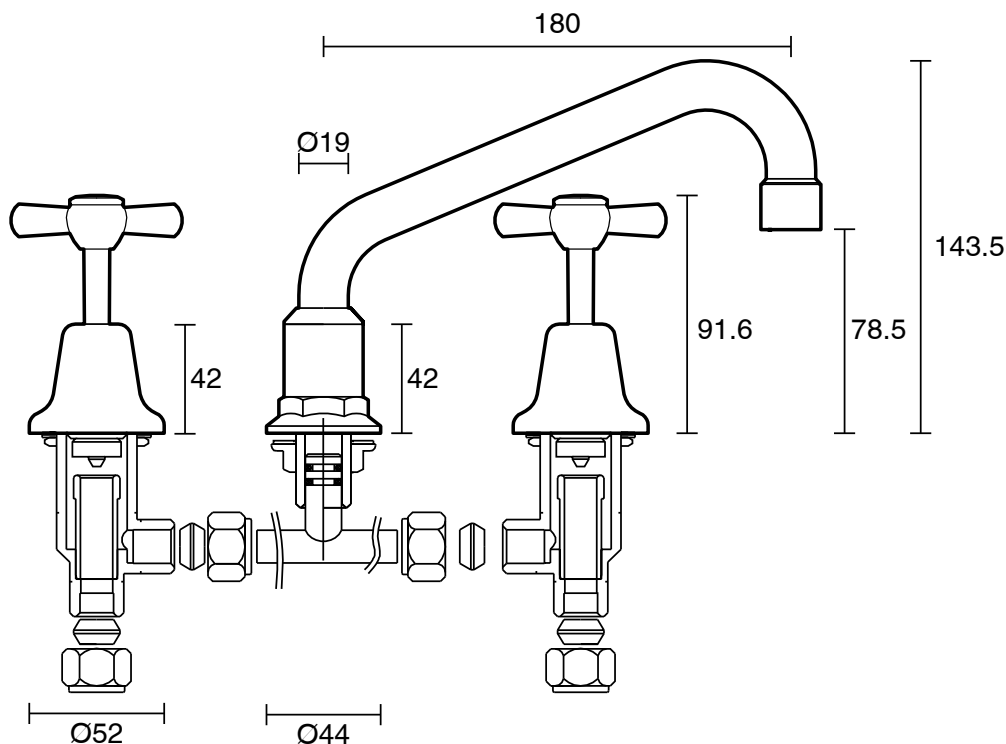

Posh Bristol Adjustable Hob Sink Set Chrome/Gold (4 Star)

9502204

SPECIFICATIONS

Recommended Use	Domestic;Hotel;Commercial
Colour Finish	Chrome;Gold
Primary Material	DR Brass
Recommended Pressure Range	150 - 500 kPa as per AS3500
Max Continuous Working Temperature (deg C)	80
Min Continuous Working Temperature (deg C)	5
Hot Water Unit Suitability	Storage Tank;Continuous Flow

WARRANTY

Warranty - Domestic Use (Years)	10
Spare Parts & Labour (Years)	1

Please refer to Warranty Page for full Terms and Conditions

Dimensions are nominal measurements only.

CLEANING RECOMMENDATIONS:

We recommend the use of soapy water or approved cleaners. This product should not be cleaned with abrasive materials. Damage caused by any improper treatment is not covered by the product warranty. Refer to Warranty Conditions

Disclaimer: Products in this specification manual must by regulation be installed by licensed and registered trade people. The manufacturer/distributor reserves the right to vary specifications or delete models from their range without prior notification. Dimensions are nominal measurements only. Dimensions and set-outs listed are correct at time of publication however the manufacturer/distributor takes no responsibility for printing errors.

Published 27/03/2025

To see the complete Posh range go to
www.reece.com.au