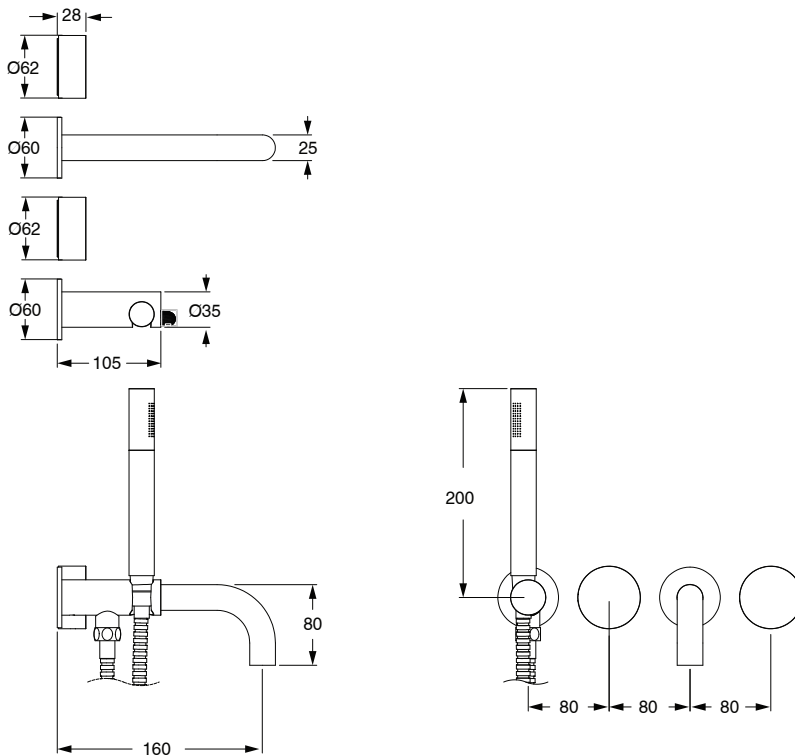

Milli Pure Progressive Bath Mixer Tap System 160mm with Hand Shower Right Hand Chrome (3 Star)
2299460

SPECIFICATIONS	
Recommended Use	Domestic;Hotel;Commercial
Colour Finish	Polished Chrome
Primary Material	DR Brass
Recommended Pressure Range	150 - 500 kPa as per AS3500
Max Continuous Working Temperature (deg C)	65
Min Continuous Working Temperature (deg C)	5
Hot Water Unit Suitability	Storage Tank;Continuous Flow
WARRANTY	
Warranty - Domestic Use (Years)	15
Spare Parts & Labour (Years)	1
<i>Please refer to Warranty Page for full Terms and Conditions</i>	

Disclaimer: Products in this specification manual must by regulation be installed by licensed and registered trade people. The manufacturer/distributor reserves the right to vary specifications or delete models from their range without prior notification. Dimensions are nominal measurements only. Dimensions and set-outs listed are correct at time of publication however the manufacturer/distributor takes no responsibility for printing errors.