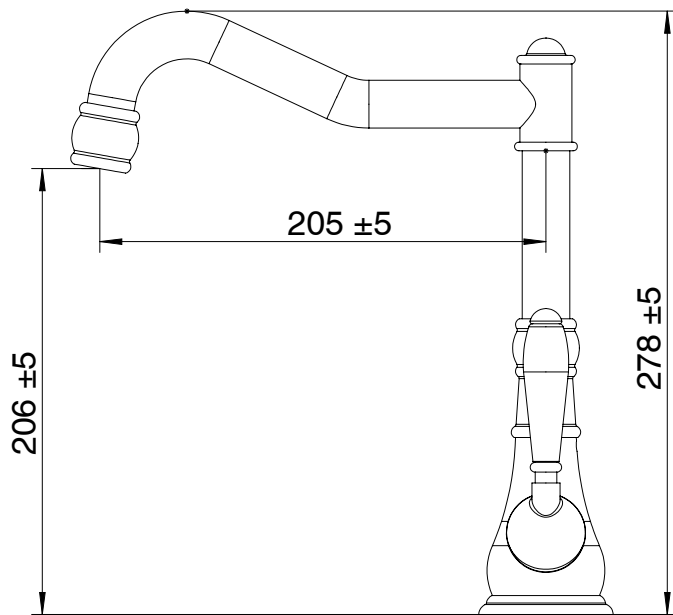

Milli

Milli Voir English Sink Mixer with Porcelain Handle Brushed Nickel (4 Star)

2265483

SPECIFICATIONS

Recommended Use	Domestic, hotel and commercial
Colour	Brushed Nickel
Material	DR Brass
Recommended Pressure Range	150 - 500 kPa
Max Continuous Working Pressure	500 kPa
Max Continuous Working Temperature	80 deg C
Suitable for Storage Tank Hot Water	Yes
Suitable for Continuous Flow Hot Water	Yes
Suitable for Gravity Feed Hot Water	No

WARRANTY

Warranty - Domestic Use	15 Years
Spare Parts & Labour	12 Months

Please refer to Warranty Page for full Terms and Conditions

Dimensions are nominal measurements only.

CLEANING RECOMMENDATIONS:

We recommend the use of soapy water or approved cleaners. This product should not be cleaned with abrasive materials. Damage caused by any improper treatment is not covered by the product warranty. Refer to Warranty Conditions

Disclaimer: Products in this specification manual must by regulation be installed by licensed and registered trade people. The manufacturer/distributor reserves the right to vary specifications or delete models from their range without prior notification. Dimensions are nominal measurements only. Dimensions and set-outs listed are correct at time of publication however the manufacturer/distributor takes no responsibility for printing errors.

Published 01/06/2020

To see the complete Milli range go to www.reece.com.au