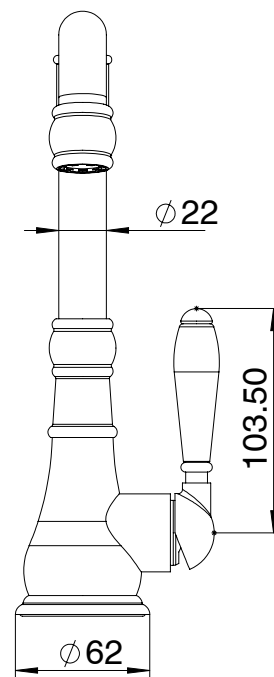

Milli

Milli Voir English Sink Mixer with Porcelain Handle Brushed Nickel (4 Star)

2265483

SPECIFICATIONS

Recommended Use	Domestic, hotel and commercial
Colour	Brushed Nickel
Material	DR Brass
Recommended Pressure Range	150 - 500 kPa
Max Continuous Working Pressure	500 kPa
Max Continuous Working Temperature	80 deg C
Suitable for Storage Tank Hot Water	Yes
Suitable for Continuous Flow Hot Water	Yes
Suitable for Gravity Feed Hot Water	No

WARRANTY

Warranty - Domestic Use	15 Years
Spare Parts & Labour	12 Months

Please refer to Warranty Page for full Terms and Conditions

Dimensions are nominal measurements only.

CLEANING RECOMMENDATIONS:

We recommend the use of soapy water or approved cleaners. This product should not be cleaned with abrasive materials. Damage caused by any improper treatment is not covered by the product warranty. Refer to Warranty Conditions

Disclaimer: Products in this specification manual must by regulation be installed by licensed and registered trade people. The manufacturer/distributor reserves the right to vary specifications or delete models from their range without prior notification. Dimensions are nominal measurements only. Dimensions and set-outs listed are correct at time of publication however the manufacturer/distributor takes no responsibility for printing errors.

Published 01/06/2020

To see the complete Milli range go to www.reece.com.au