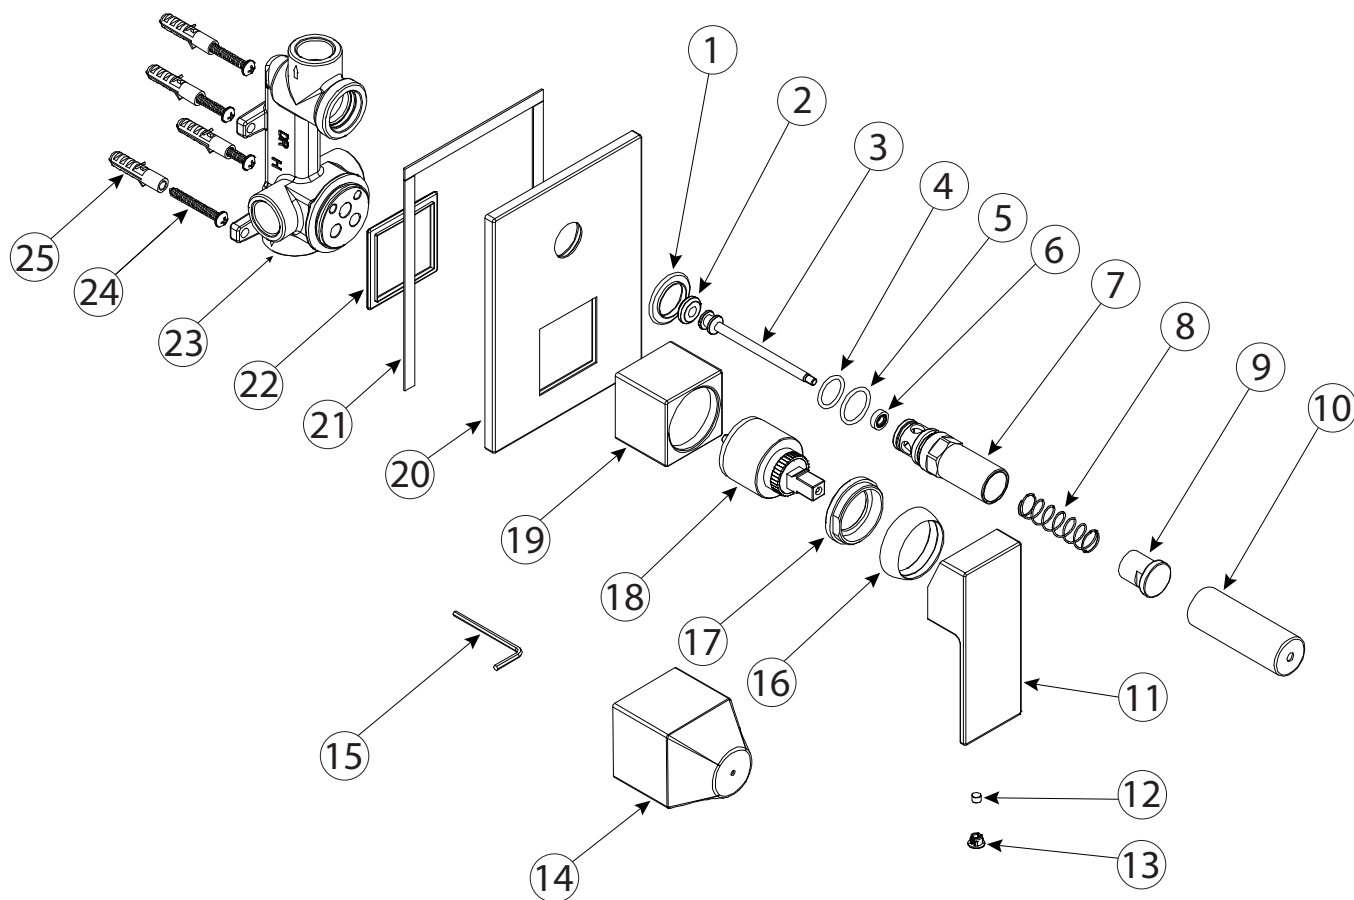

m i z u

Mizu Bloc MK2 Shower Mixer with Diverter Chrome

Number	Part	Number	Part
1	O-Ring	18	Cartridge
2-9	Diverter	19	Cartridge Sleeve
10	Diverter Tile Cover	20	Cover Plate
11-13	Handle Complete	21	Foam Seal
14	Cartridge Tile Cover	22	Washer
15	Allen Key	23	Mixer Body
16	Cartridge Dome	24	Self Tapping Screw
17	Cartridge Locknut	25	Nylon Anchor