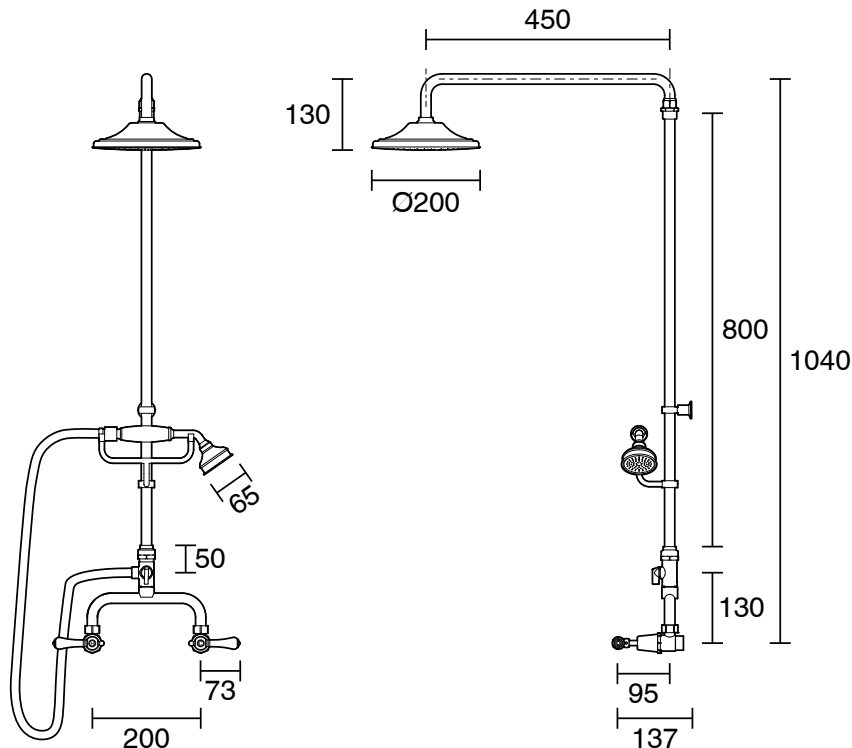

KADO

Kado Era Exposed Twin Telephone Shower Set Lever Porcelain Handle Brass Gold (3 Star)

9507742

SPECIFICATIONS

Recommended Use	Domestic, Hotel & Commercial
Colour	Brass Gold with Porcelain Handles
Finish	Polished
Material	DR Brass
Recommended Pressure Range	150 - 500 kPa
Maximum Continuous Working Temperature	80 deg C
Suitable for Storage Tank Hot Water	Yes
Suitable for Continuous Flow Hot Water	Yes
Suitable for Gravity Feed Hot Water	No

WARRANTY

Warranty - Domestic Use	10 Years
Spare Parts & Labour	NA

Please refer to Warranty Page for full Terms and Conditions

Dimensions are nominal measurements only.

CLEANING RECOMMENDATIONS:

We recommend the use of soapy water or approved cleaners. This product should not be cleaned with abrasive materials. Damage caused by any improper treatment is not covered by the product warranty. Refer to Warranty Conditions

Disclaimer: Products in this specification manual must by regulation be installed by licensed and registered trade people. The manufacturer/distributor reserves the right to vary specifications or delete models from their range without prior notification. Dimensions are nominal measurements only. Dimensions and set-outs listed are correct at time of publication however the manufacturer/distributor takes no responsibility for printing errors.

Published 12/10/2023

To see the complete Kado range go to www.reece.com.au