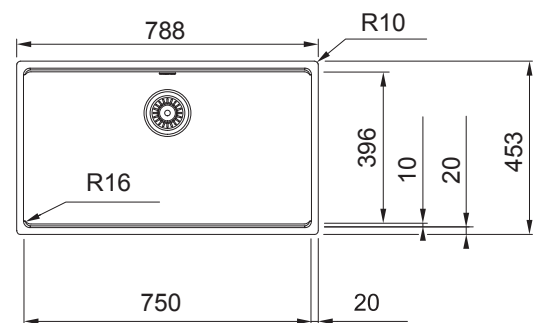

Franke City Granite Single Bowl 750 Undermount Sink Pack Onyx

2420012

SPECIFICATIONS

Recommended Use	Domestic, Hotel & Commercial
Plug & Waste	Basket Waste with Cover
Bowl Type	Single Bowl
Bowl Configuration	Single Bowl No Drainer
Mounting	Undermount
Overflow Configuration	Overflow
Taphole Configuration	No Taphole
Sink Colour	Onyx
Finish	Matte
Material	Fragranite
Plug & Waste Size	90mm

WARRANTY

Warranty - Domestic Use	50 Years - Replacement Only
Warranty - Commercial Use	12 Months - Replacement Only
Spare Parts (Plug and waste, clips)	12 Months - Parts and Labour

Please refer to Warranty Page for full Terms and Conditions

NOTE

Sinks must be installed using an instruction manual. No responsibility will be taken for damage that occurs where an instruction manual has not been used.

ACCESSORIES INCLUDED

Franke Chopping Board CB104

CLEANING RECOMMENDATIONS:

We recommend the use of soapy water or approved cleaners. This product should not be cleaned with abrasive materials. Damage caused by any improper treatment is not covered by the product warranty. Refer to Warranty Conditions

To see the complete Franke range go to www.reece.com.au