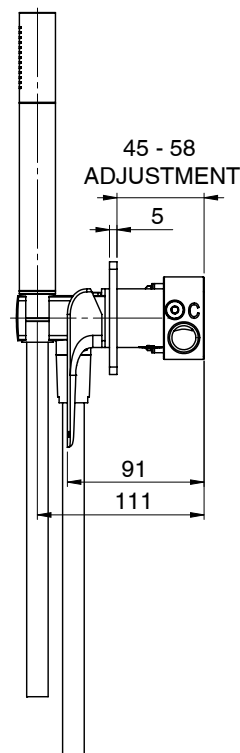

Milli Glance Wall Shower System Matte Black (3 Star)

2287194

SPECIFICATIONS

Recommended Use	Domestic, Hotel & Commercial
Colour	Matte Black
Finish	Matte
Material	DR Brass
Recommended Pressure Range	150 - 500 kPa
Maximum Continuous Working Temperature	75 deg C
Suitable for Storage Tank Hot Water	Yes
Suitable for Continuous Flow Hot Water	Yes
Suitable for Gravity Feed Hot Water	No

WARRANTY

Warranty - Domestic Use	15 Years
Spare Parts & Labour	12 Months

Please refer to Warranty Page for full Terms and Conditions