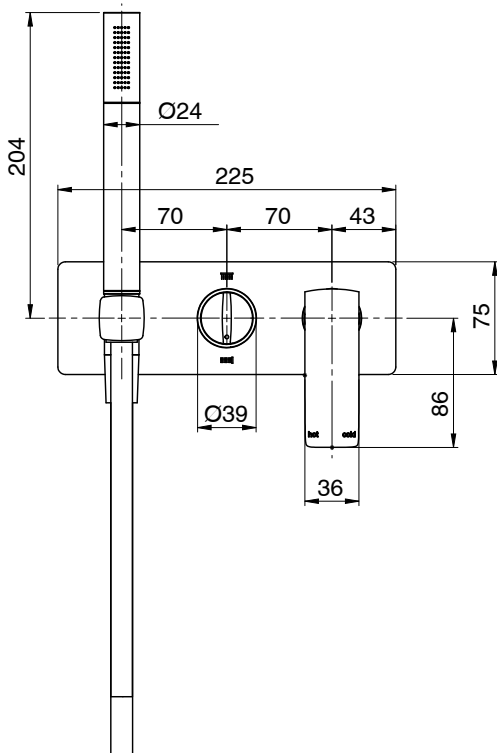

Milli Glance Wall Shower System Matte Black (3 Star)

2287194

SPECIFICATIONS

Recommended Use	Domestic, Hotel & Commercial
Colour	Matte Black
Finish	Matte
Material	DR Brass
Recommended Pressure Range	150 - 500 kPa
Maximum Continuous Working Temperature	75 deg C
Suitable for Storage Tank Hot Water	Yes
Suitable for Continuous Flow Hot Water	Yes
Suitable for Gravity Feed Hot Water	No

WARRANTY

Warranty - Domestic Use	15 Years
Spare Parts & Labour	12 Months

Please refer to Warranty Page for full Terms and Conditions